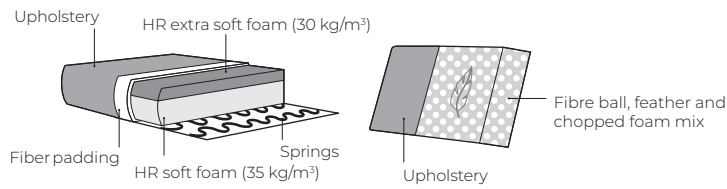

HEDY

Feathers

Loose cushions

Removable cover

Comfort

1. Upholstery

Fabric

2. Armrests

COVY

W 21 x D 99 x H 63

FLATY

W 14 x D 99 x H 63

HEDY

W 25 x D 99 x H 63

3. Legs

* With Flaty armrest

* With Covy armrest

* With Hedy armrest

IMPORTANT:

Upholstered furniture is handmade using soft materials, therefore measurements can vary in all modules by up to **+/-2 cm**.
Modules and combinations shown in 2D drawings are left-sided. Modules and combinations can be mirrored from left to right.
For an additional fee, the sides of each seater module can be covered in fabric.

Modules (Measurements with HEDY armrest)

Scale 1:100