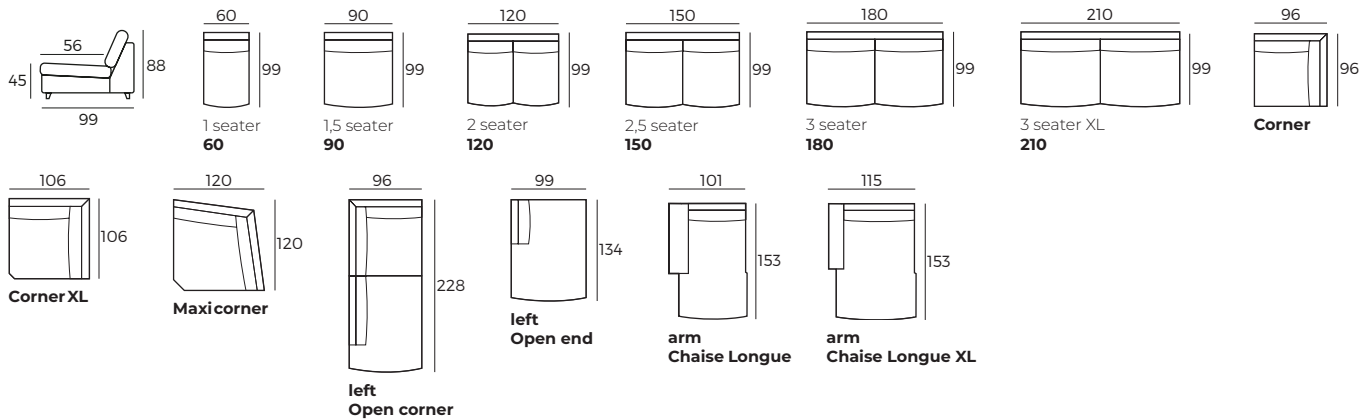

3. Legs

* With Flaty armrest

* With Covy armrest

* With Hedy armrest

IMPORTANT:

Upholstered furniture is handmade using soft materials, therefore measurements can vary in all modules by up to **+/-2 cm**.
Modules and combinations shown in 2D drawings are left-sided. Modules and combinations can be mirrored from left to right.
For an additional fee, the sides of each seater module can be covered in fabric.

Modules (Measurements with HEDY armrest)

Scale 1:100

HEDY

Modules with armrest (Measurements with HEDY armrest)

Scale 1:100

Combinations (Measurements with HEDY armrest)

Accessories