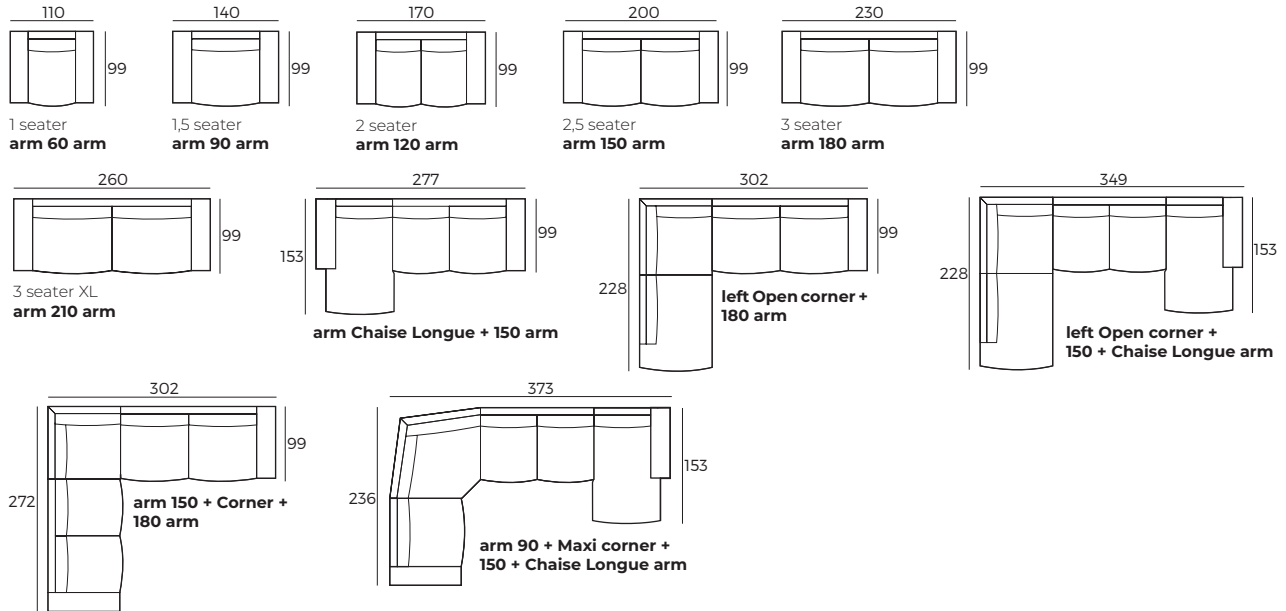

3. Legs

* With Flaty armrest

* With Covy armrest

* With Hedy armrest

IMPORTANT:

Upholstered furniture is handmade using soft materials, therefore measurements can vary in all modules by up to **+/-2 cm**.
Modules and combinations shown in 2D drawings are left-sided. Modules and combinations can be mirrored from left to right.
For an additional fee, the sides of each seater module can be covered in fabric.

Modules (Measurements with HEDY armrest)

Scale 1:100

HEDY

Modules with armrest (Measurements with HEDY armrest)

Scale 1:100

Combinations (Measurements with HEDY armrest)

Accessories