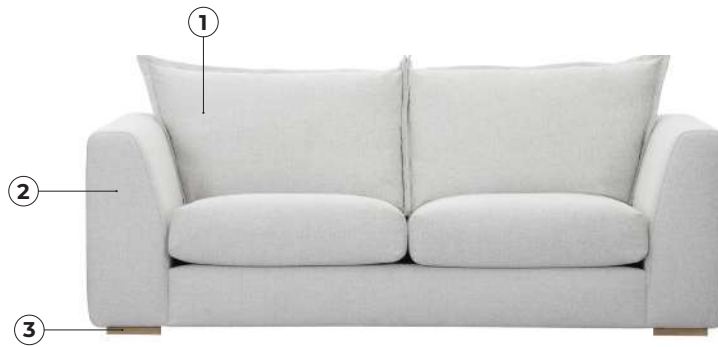

HEDY

VILMERS

HEDY

Feathers

Loose cushions

Removable cover

Comfort

1. Upholstery

Fabric

2. Armrests

COVY

W 21 x D 99 x H 63

FLATY

W 14 x D 99 x H 63

HEDY

W 25 x D 99 x H 63

3. Legs

* With Flaty armrest

* With Covy armrest

* With Hedy armrest

IMPORTANT:

Upholstered furniture is handmade using soft materials, therefore measurements can vary in all modules by up to **+/-2 cm**.
Modules and combinations shown in 2D drawings are left-sided. Modules and combinations can be mirrored from left to right.
For an additional fee, the sides of each seater module can be covered in fabric.