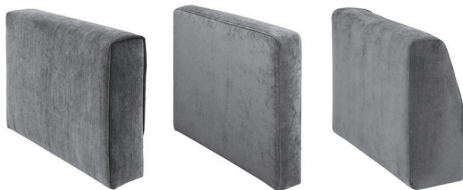

HEDY

VILMERS

HEDY

Feathers

Loose cushions

Removable cover

Comfort

1. Upholstery

Fabric

2. Armrests

COVY

W 21 x D 99 x H 63

FLATY

W 14 x D 99 x H 63

HEDY

W 25 x D 99 x H 63

3. Legs

* With Flaty armrest

* With Covy armrest

* With Hedy armrest

IMPORTANT:

Upholstered furniture is handmade using soft materials, therefore measurements can vary in all modules by up to **+/-2 cm**.
Modules and combinations shown in 2D drawings are left-sided. Modules and combinations can be mirrored from left to right.
For an additional fee, the sides of each seater module can be covered in fabric.