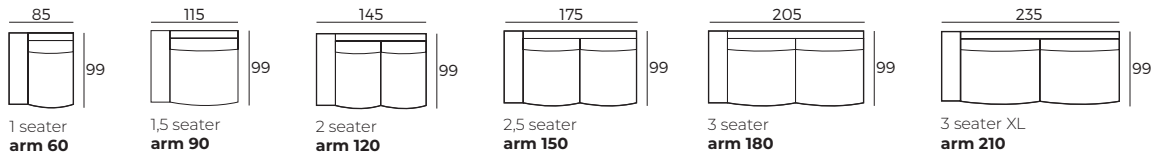

3. Legs

* With Flaty armrest

* With Covy armrest

* With Hedy armrest

IMPORTANT:

Upholstered furniture is handmade using soft materials, therefore measurements can vary in all modules by up to **+/-2 cm**.
Modules and combinations shown in 2D drawings are left-sided. Modules and combinations can be mirrored from left to right.
For an additional fee, the sides of each seater module can be covered in fabric.

Modules (Measurements with HEDY armrest)

Scale 1:100

HEDY

Modules with armrest (Measurements with HEDY armrest)

Scale 1:100

Combinations (Measurements with HEDY armrest)

Accessories