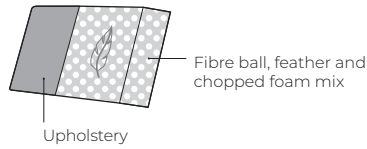

HEDY

VILMERS

HEDY

Feathers

Loose cushions

Removable cover

Comfort

1. Upholstery

Fabric

2. Armrests

COVY

W 21 x D 99 x H 63

FLATY

W 14 x D 99 x H 63

HEDY

W 25 x D 99 x H 63

3. Legs

* With Flaty armrest

* With Covy armrest

* With Hedy armrest

IMPORTANT:

Upholstered furniture is handmade using soft materials, therefore measurements can vary in all modules by up to **+/-2 cm**.
Modules and combinations shown in 2D drawings are left-sided. Modules and combinations can be mirrored from left to right.
For an additional fee, the sides of each seater module can be covered in fabric.