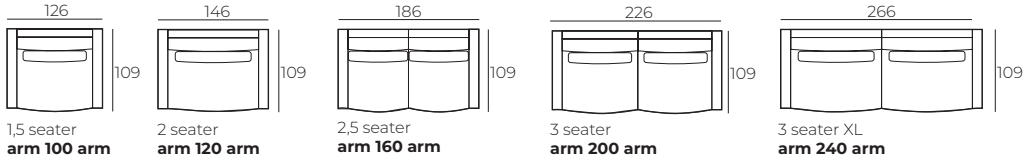

2. Legs

IMPORTANT:

Upholstered furniture is handmade using soft materials, therefore measurements can vary in all modules by up to **+/-2 cm**.
Modules and combinations shown in 2D drawings are left-sided. Modules and combinations can be mirrored from left to right.
For an additional fee, the sides of each seater module can be covered in fabric.

Modules

Scale 1:100

HARBOR

Modules with armrest

Scale 1:100

Combinations

Accessories