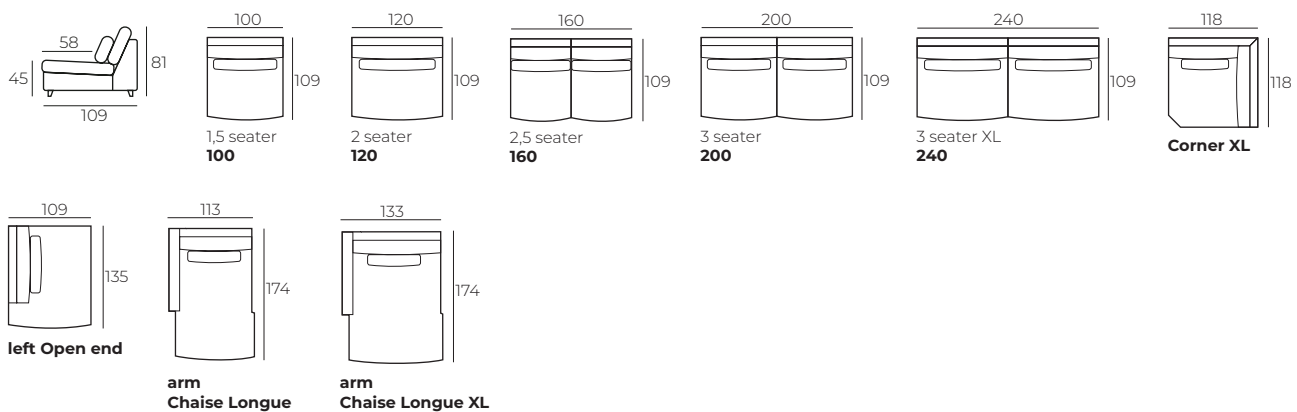

2. Legs

IMPORTANT:

Upholstered furniture is handmade using soft materials, therefore measurements can vary in all modules by up to **+/-2 cm**.
Modules and combinations shown in 2D drawings are left-sided. Modules and combinations can be mirrored from left to right.
For an additional fee, the sides of each seater module can be covered in fabric.

Modules

Scale 1:100

HARBOR

Modules with armrest

Scale 1:100

Combinations

Accessories