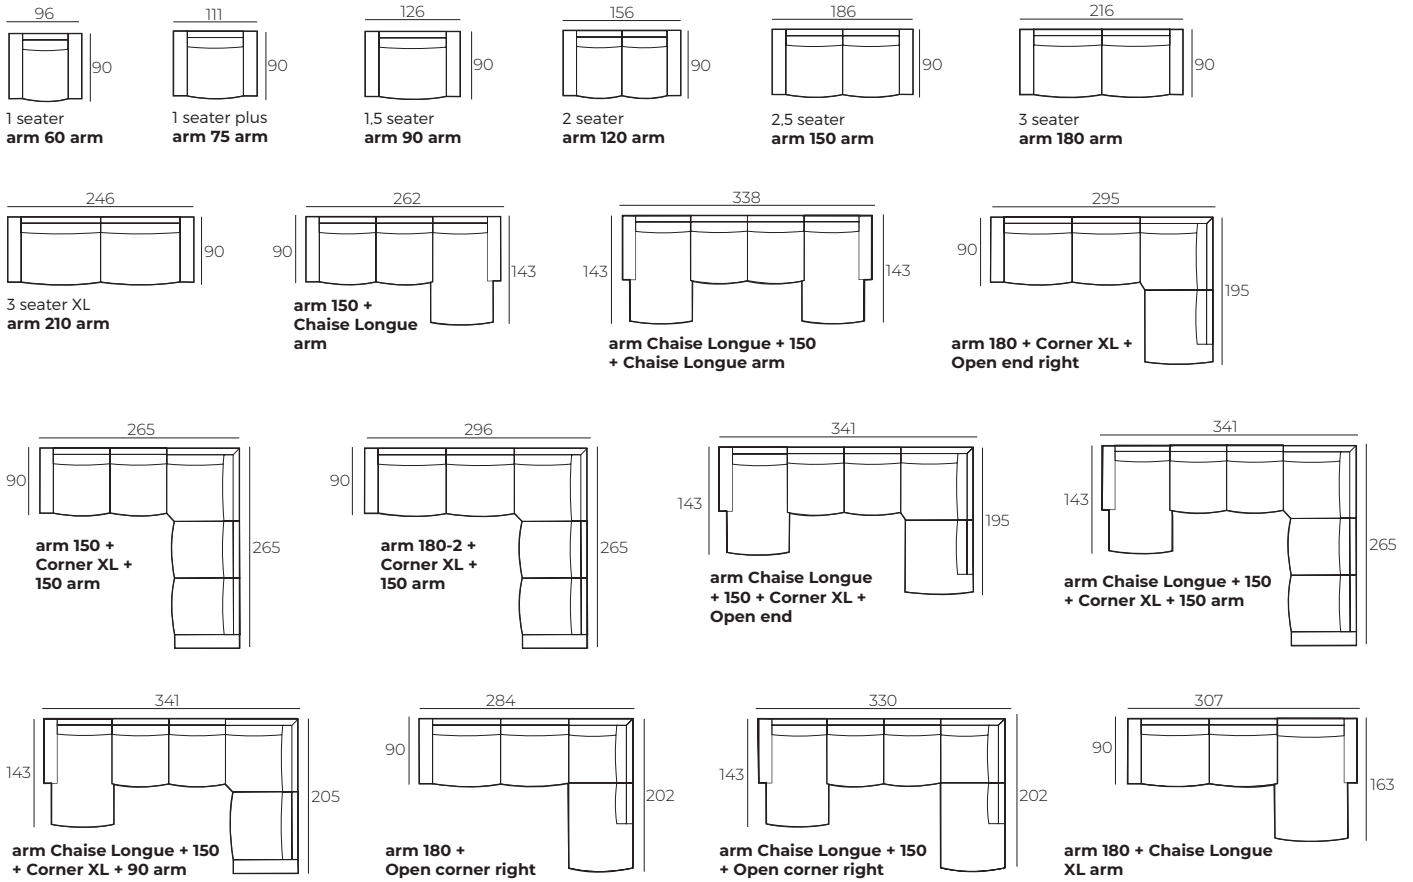

Combinations