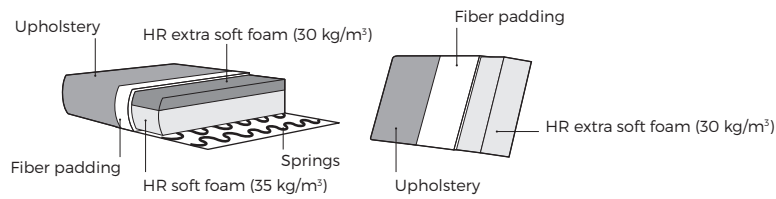

MIRAGE

VILMERS

MIRAGE

Functional

Covered sides

Fix cushions

Comfort

1. Upholstery

* Leather and fabric upholstery contain the same number of stitches.

2. Headrest & seat type

- 1 Manual ↷
- 2 Electrical ↻

* Measurements for fully opened mechanism.

3. Legs

IMPORTANT:

Upholstered furniture is handmade using soft materials, therefore measurements can vary in all modules by up to +/- 2 cm. Modules and combinations shown in 2D drawings are left-sided. Modules and combinations can be mirrored from left to right.