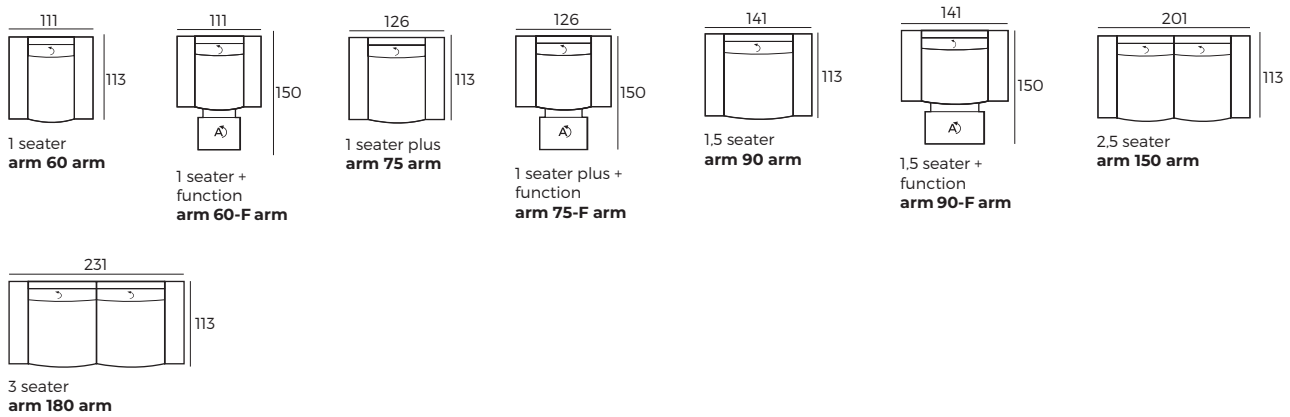

* Leather and fabric upholstery contain the same number of stitches.

2. Headrest & seat type

- 1 Manual ↷
- 2 Electrical ↻

* Measurements for fully opened mechanism.

3. Legs

IMPORTANT:

Upholstered furniture is handmade using soft materials, therefore measurements can vary in all modules by up to +/- 2 cm. Modules and combinations shown in 2D drawings are left-sided. Modules and combinations can be mirrored from left to right.

Modules

Scale 1:100

MIRAGE

Modules

Scale 1:100

Modules with armrest

Combinations

Accessories