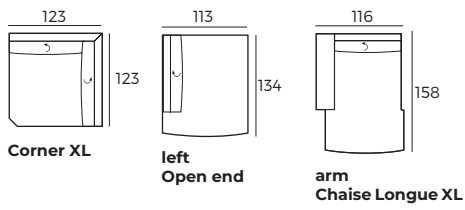

* Leather and fabric upholstery contain the same number of stitches.

2. Headrest & seat type

- 1 Manual ↷
- 2 Electrical ↻

* Measurements for fully opened mechanism.

3. Legs

IMPORTANT:

Upholstered furniture is handmade using soft materials, therefore measurements can vary in all modules by up to +/- 2 cm. Modules and combinations shown in 2D drawings are left-sided. Modules and combinations can be mirrored from left to right.

Modules

Scale 1:100

MIRAGE

Modules

Scale 1:100

Modules with armrest

Combinations

Accessories