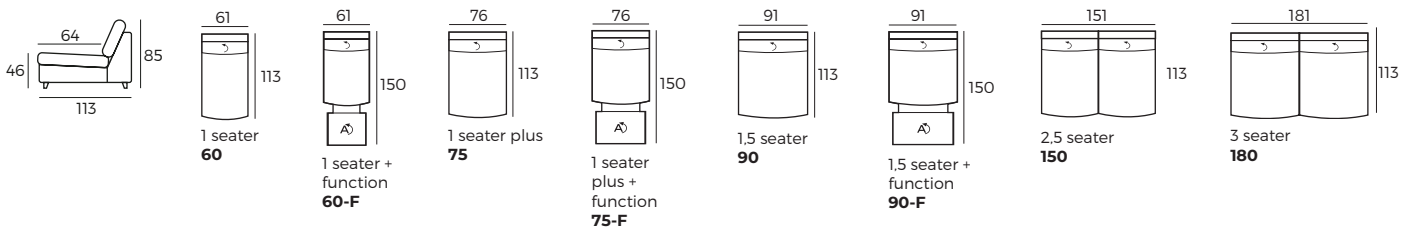

* Leather and fabric upholstery contain the same number of stitches.

2. Headrest & seat type

- 1 Manual ↷
- 2 Electrical ↻

* Measurements for fully opened mechanism.

3. Legs

IMPORTANT:

Upholstered furniture is handmade using soft materials, therefore measurements can vary in all modules by up to +/- 2 cm. Modules and combinations shown in 2D drawings are left-sided. Modules and combinations can be mirrored from left to right.

Modules

Scale 1:100

MIRAGE

Modules

Scale 1:100

Modules with armrest

Combinations

Accessories