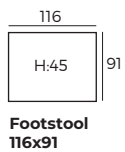

* Leather and fabric upholstery contain the same number of stitches.

2. Headrest & seat type

- 1 Manual ↷
- 2 Electrical ↻

* Measurements for fully opened mechanism.

3. Legs

IMPORTANT:

Upholstered furniture is handmade using soft materials, therefore measurements can vary in all modules by up to +/- 2 cm. Modules and combinations shown in 2D drawings are left-sided. Modules and combinations can be mirrored from left to right.

Modules

Scale 1:100

MIRAGE

Modules

Scale 1:100

Modules with armrest

Combinations

Accessories