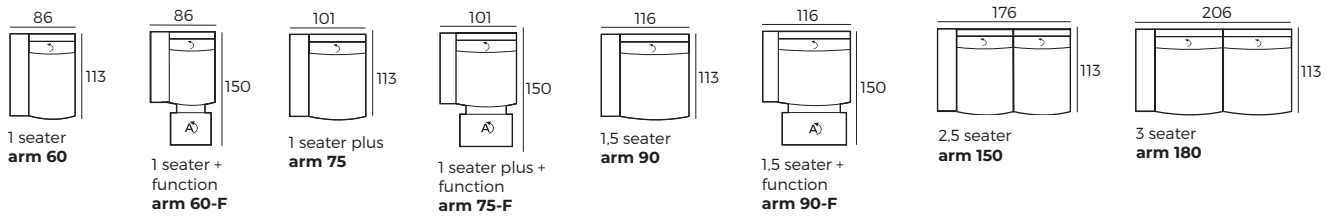

* Leather and fabric upholstery contain the same number of stitches.

2. Headrest & seat type

- 1 Manual ↷
- 2 Electrical ↻

* Measurements for fully opened mechanism.

3. Legs

IMPORTANT:

Upholstered furniture is handmade using soft materials, therefore measurements can vary in all modules by up to +/- 2 cm. Modules and combinations shown in 2D drawings are left-sided. Modules and combinations can be mirrored from left to right.

Modules

Scale 1:100

MIRAGE

Modules

Scale 1:100

Modules with armrest

Combinations

Accessories