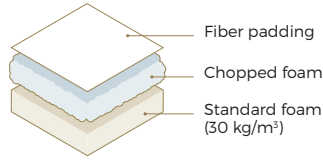

PET BEDS

VILMERS

PET BEDS

IMPORTANT:

Our upholstered furniture is handmade with the highest quality, softest materials therefore measurements can vary by up to +/- 2 cm.
Pet beds with a removable cover.

SHIBA

Comfort

Upholstery

Measurements

BICHON

Comfort

Upholstery

Measurements

COLLIE