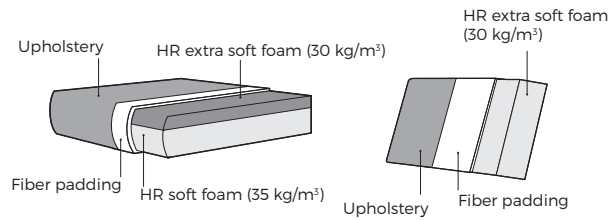

* Leather upholstery may require more stitches than fabric upholstery.

2. Rotation function

3. Legs

524
Plastic

Black metal*

IMPORTANT:

Upholstered furniture is handmade using soft materials, therefore measurements can vary in all modules by up to **+/-2 cm**.

Measurements

Scale 1:100

Chair
MOON

Chair with swivel mechanism
MOON WITH SWIVEL

PEACH

VILMERS

PEACH

Comfort