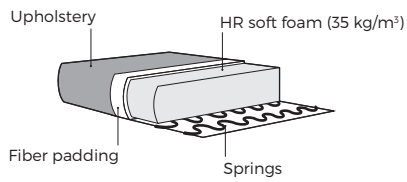

6 AM

Comfort

1. Upholstery

3. Legs

IMPORTANT:

Upholstered furniture is handmade using soft materials, therefore measurements can vary in all modules by up to +/- 2cm.

Measurements

Scale 1:35