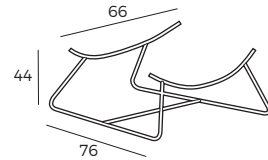

Measurements

Scale 1:100

Chair
MOON

Chair with swivel mechanism
MOON WITH SWIVEL

PEACH

VILMERS

PEACH

Comfort

1. Upholstery

Leather *

Fabric

* Leather upholstery may require more stitches than fabric upholstery.

2. Legs

Metal black

IMPORTANT:

Upholstered furniture is handmade using soft materials, therefore measurements can vary in all modules by up to **+/-2 cm**.