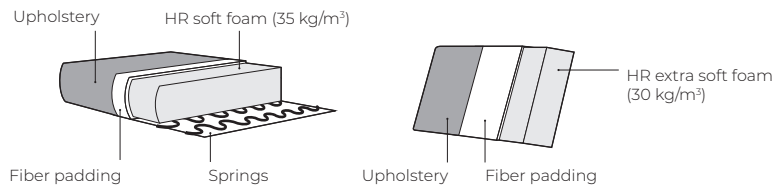

Upholstered furniture is handmade using soft materials, therefore measurements can vary in all modules by up to **+/-2cm**.

Measurements

Scale 1:35

Chair
RHEN

THUNDER

VILMERS

THUNDER

Comfort