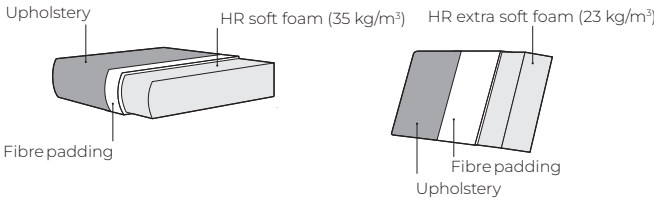

KRELL

Comfort

1. Upholstery

* Leather upholstery may require more stitches than fabric upholstery.

2. Legs

- Ash Black Stained & varnished
- Ash White oiled Stained & varnished
- Ash Walnut Stained & varnished

IMPORTANT:

Upholstered furniture is handmade using soft materials, therefore measurements can vary in all modules by up to **+/-2cm**.

Measurements

Scale 1:35