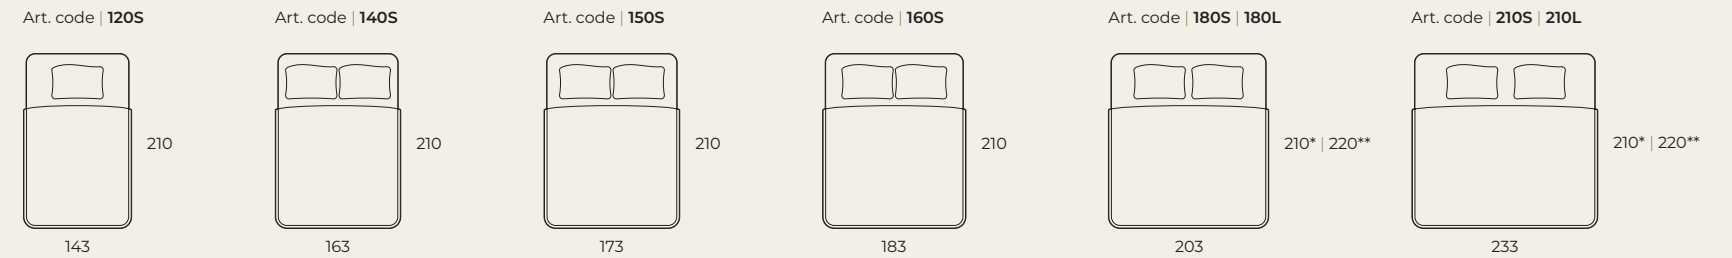

Legs.

Art no. 444
Metal
(15 cm)

Black metal

Choose your size.

Bed

*Standard or **Large size.

Mattress & Top Mattress

*Standard or **Large size.