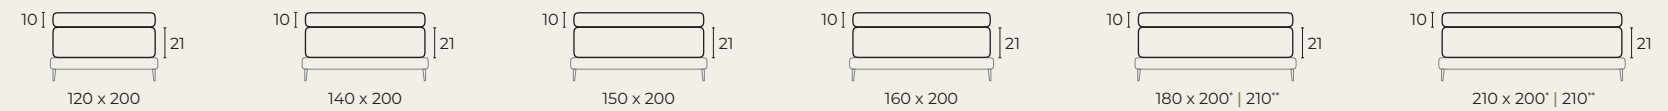

Legs.

Art no. 444
Metal
(15 cm)

Black metal

Choose your size.

Bed

*Standard or **Large size.

Mattress & Top Mattress

*Standard or **Large size.

Headboard & seat high

Height of bed including the main mattress.

Choose your comfort.

Mattress

-  **SOFT**
A cozy soft feel for unparalleled comfort.
-  **MEDIUM**
A medium feel for the perfect balance.
-  **FIRM**
A firmer feeling for ultimate support.
-  **EXTRA FIRM**
Extra firm feeling for optimal support.