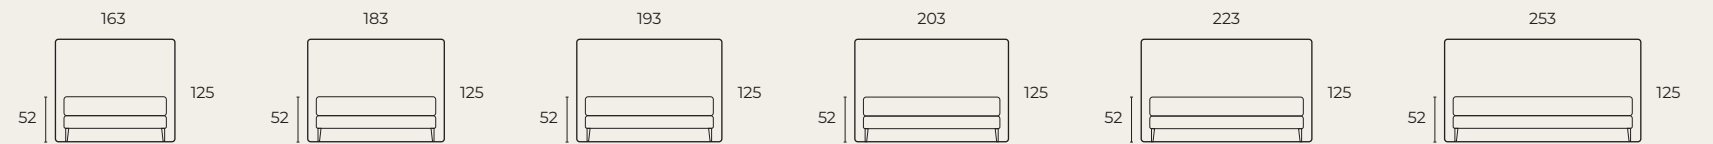

Headboard & seat high

Height of bed including the main mattress.

Choose your comfort.

Mattress

- **SOFT**
  A cozy soft feel for unparalleled comfort.
- **MEDIUM**
  A medium feel for the perfect balance.
- **FIRM**
  A firmer feeling for ultimate support.
- **EXTRA FIRM**
  Extra firm feeling for optimal support.

Top Mattress

- **SOFT**
  Provide a firmer, smoother sleeping surface.
- **MEMORY**
  Contours to the shape of your body, providing personalized support.
- **30° C**
  Top mattress has easily removable and washable cover (in 30 degrees).