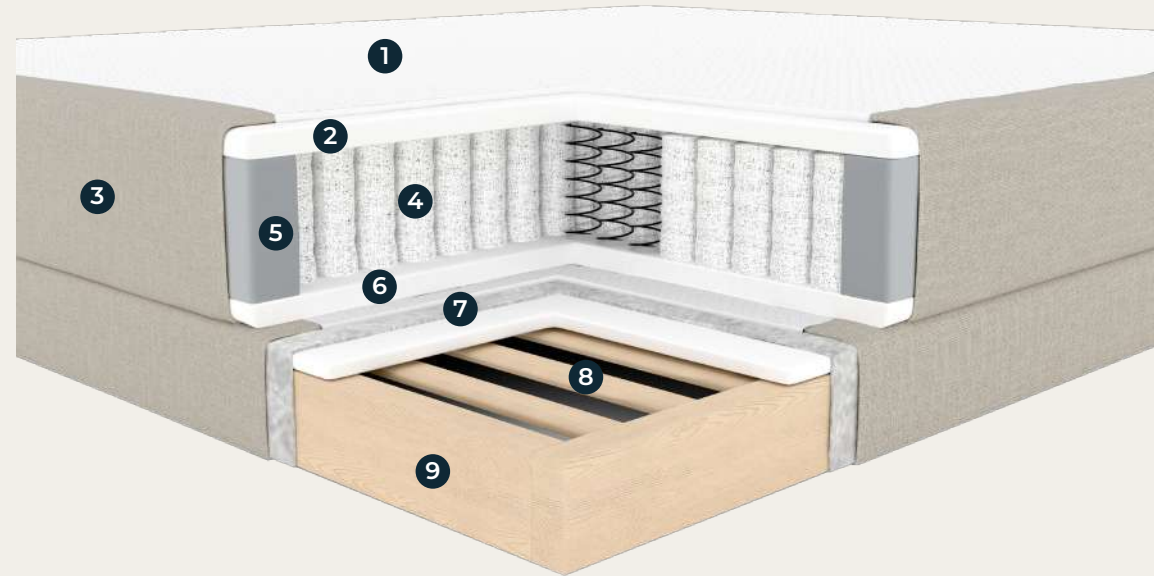

Upholstery Selection.

Choose from over 270 OEKO-TEX certified fabrics to create your dream sleeping space, blending timeless elegance and modern design for the perfect night's sleep.

Comfort Options.

You can choose from four different mattress firmness levels.

Breathable mattress.

Breathable fabric offers superior comfort by facilitating air circulation.

Fully removable cover.

Bed with removable cover have detachable fabric covers that can be easily taken off for cleaning or replacement.

Mattress composition.

- 1** Breathable fabric.
- 2** High Resilience (HR) soft foam.
- 3** Upholstery fabric.
- 4** Pocket springs.
- 5** Edge Reinforcement. Extra firm foam.
- 6** High Resilience (HR) soft foam.
- 7** Wadding.
- 8** Solid wood.
- 9** Solid wood.

Headboard & seat high

Height of bed including the main mattress.

Choose your comfort.

Mattress

-  **SOFT**
A cozy soft feel for unparalleled comfort.
-  **MEDIUM**
A medium feel for the perfect balance.
-  **FIRM**
A firmer feeling for ultimate support.
-  **EXTRA FIRM**
Extra firm feeling for optimal support.