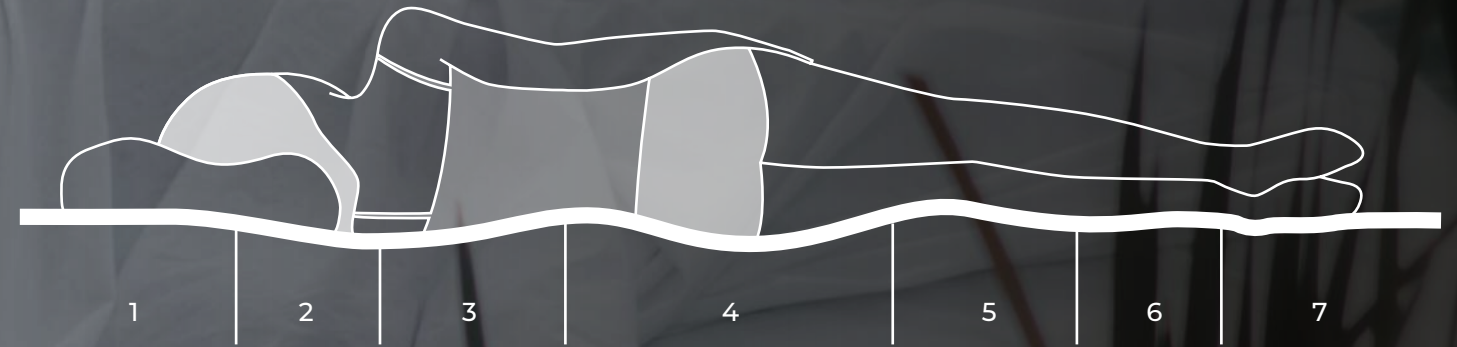

# NATURAL MOON

## Seven comfort zones.

Active Pocket 7-zone technology offers tailored support for different body parts, ensuring comfort regardless of body shape.

## Edge Reinforcement.

The edge reinforcement helps to maintain the shape of the bed so that you can use the entire surface.

### Top Mattress

-  **SOFT**  
Provide a firmer, smoother sleeping surface.
-  **MEMORY**  
Contours to the shape of your body, providing personalized support.
-  **30° C**  
Top mattress has easily removable and washable cover (in 30 degrees).