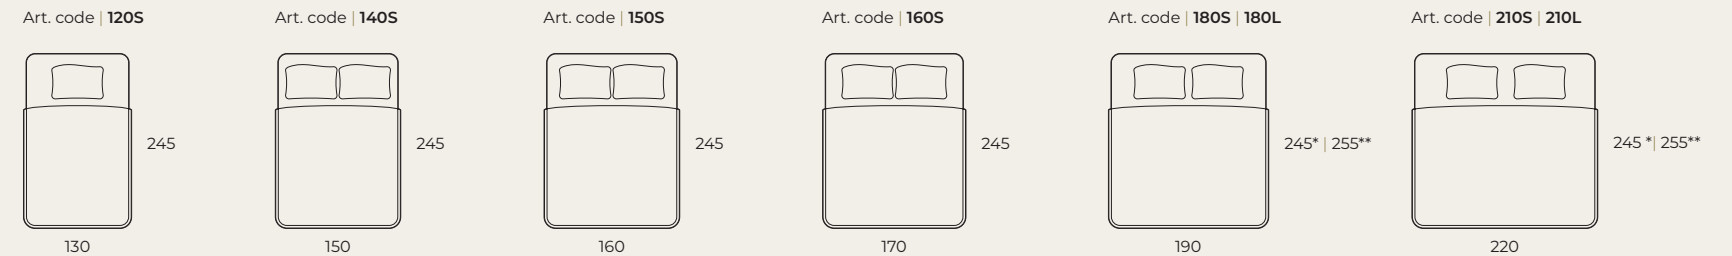

Choose your size.

Bed

*Standard or **Large size.