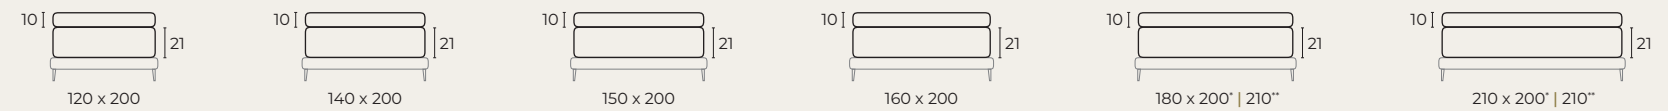

Mattress & Top Mattress

*Standard or **Large size.