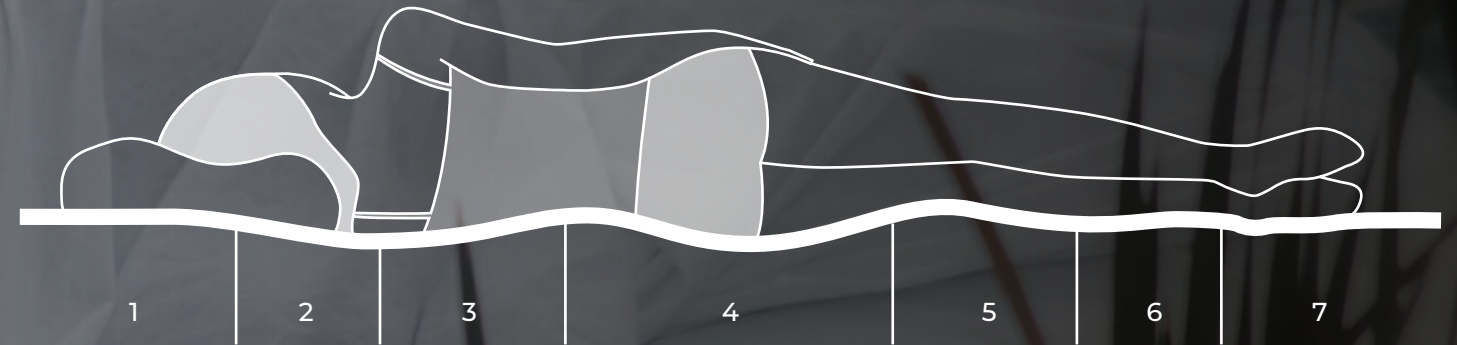

### Seven comfort zones.

Active Pocket 7-zone technology offers tailored support for different body parts, ensuring comfort regardless of body shape.

### Edge Reinforcement.

The edge reinforcement helps to maintain the shape of the bed so that you can use the entire surface.

### Top Mattress

-  **SOFT**  
Provide a firmer, smoother sleeping surface.
-  **MEMORY**  
Contours to the shape of your body, providing personalized support.
-  **30° C**  
Top mattress has easily removable and washable cover (in 30 degrees).