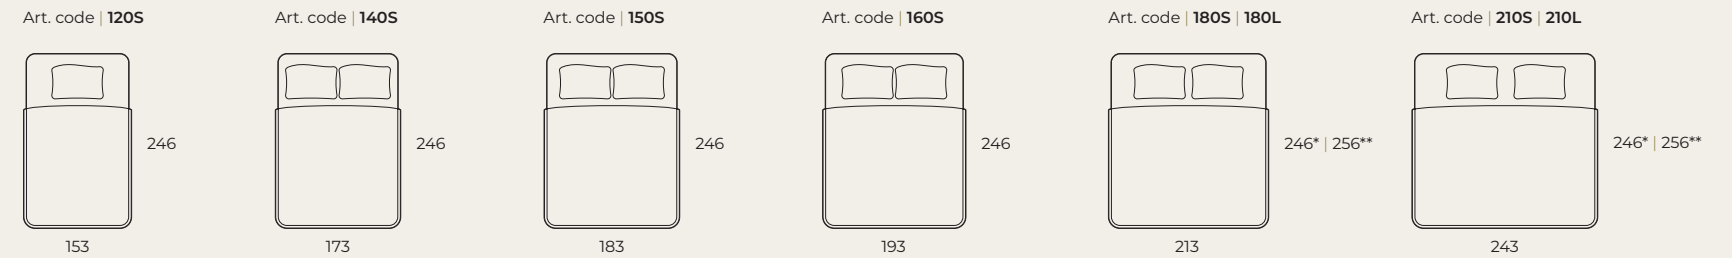

Choose your size.

Bed

*Standard or **Large size.