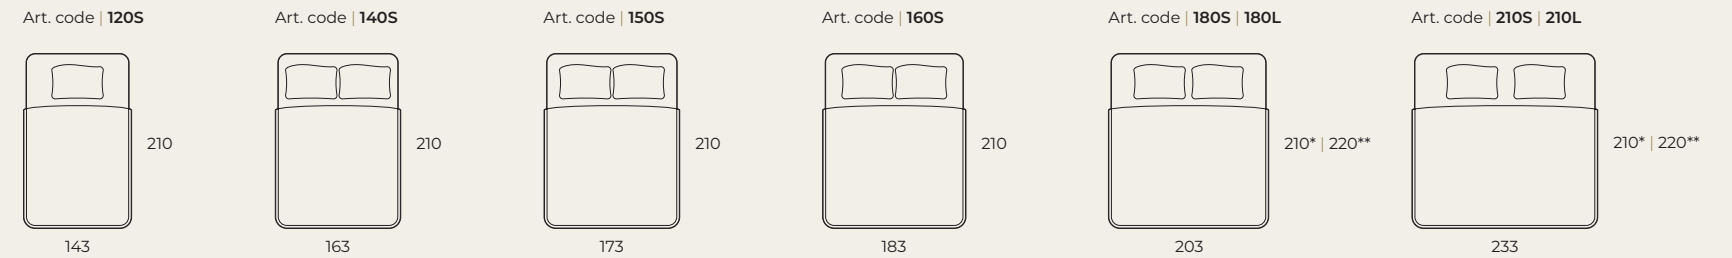

Choose your size.

Bed

*Standard or **Large size.