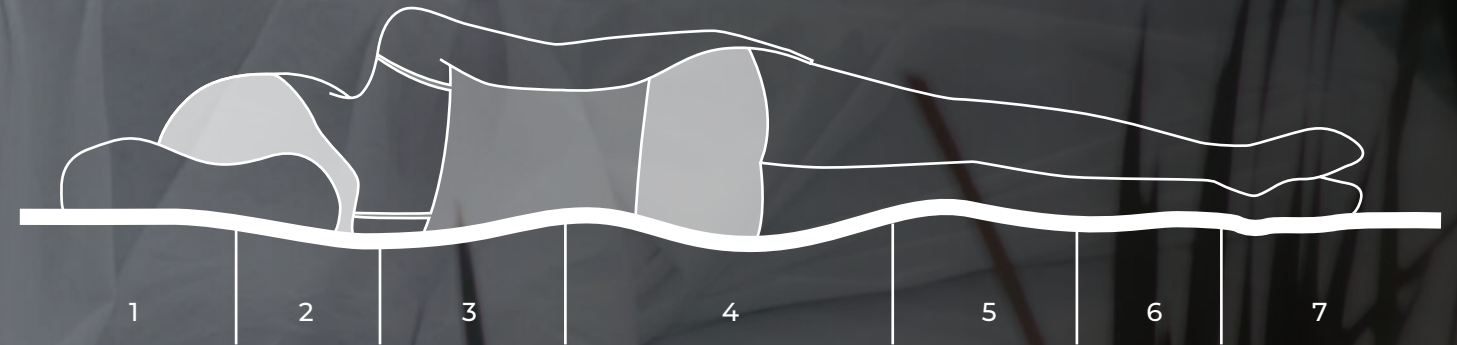

### Seven comfort zones.

Active Pocket 7-zone technology offers tailored support for different body parts, ensuring comfort regardless of body shape.

### Edge Reinforcement.

The edge reinforcement helps to maintain the shape of the bed so that you can use the entire surface.