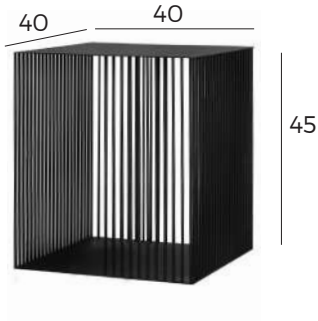

*The top and bottom layers are made of Oak veneer, while the middle layer consists of MDF.

VEIL

by BÖTTCHER & KAYSER

VILMERS

VEIL

FRAME / TOP

● Black | Powder coated
Metal
VEIL-0094

○ White | Powder coated
Metal
VEIL-0097