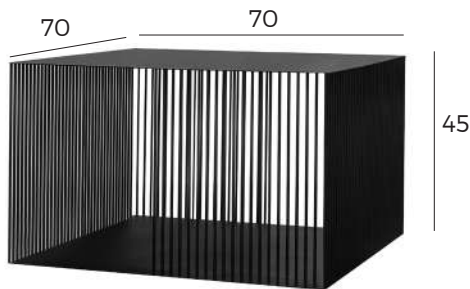

*The top and bottom layers are made of Oak veneer, while the middle layer consists of MDF.

VEIL

by BÖTTCHER & KAYSER

VILMERS

VEIL

FRAME / TOP

● Black | Powder coated
Metal
VEIL-0094

○ White | Powder coated
Metal
VEIL-0097