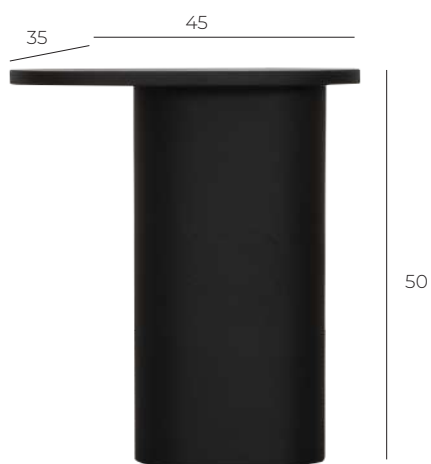

POPPY

FRAME

1. Black | Stained & varnished
     MDF veneer
2. ---

TABLE TOP

- Black | Stained & varnished
  Oak veneer*
  POPPY-0001
- Black Marble texture
  HPL
  POPPY-0003
- Stone texture
  HPL
  POPPY-0002