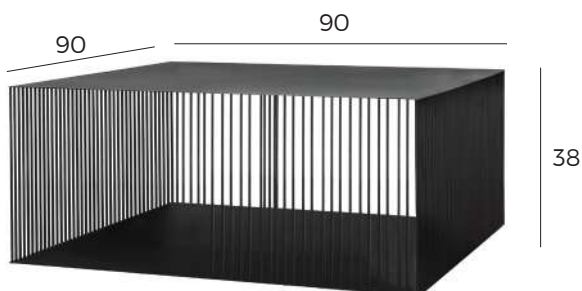

FRAME / TOP

● Black | Powder coated
Metal
VEIL-0096

○ White | Powder coated
Metal
VEIL-0099