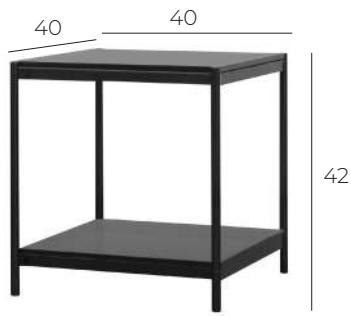

FORMAT

FRAME / LEGS

- Black | Powder coated Metal

TABLE TOP

- Black | Stained & varnished Oak veneer* **FORMAT-0054**
- White oiled | Stained & varnished Oak veneer* **FORMAT-0091**
- Walnut | Stained & varnished Oak veneer* **FORMAT-0092**
- Stone texture HPL **FORMAT-0090**
- Black Marble texture HPL **FORMAT-0081**
- Tinted | Tempered Glass **FORMAT-0045**