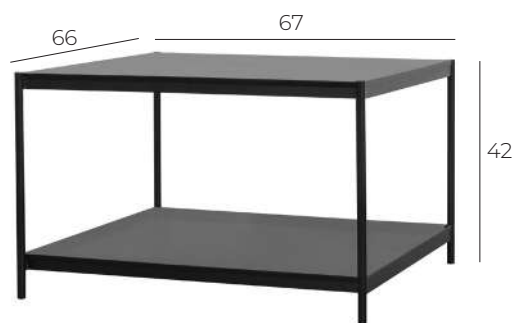

FORMAT

FRAME / LEGS

Black | Powder coated
Metal

TABLE TOP

Black | Stained & varnished
Oak veneer*
FORMAT-0060

Stone texture
HPL
FORMAT-0089

White oiled | Stained & varnished
Oak veneer*
FORMAT-0103

Black Marble texture
HPL
FORMAT-0080

Walnut | Stained & varnished
Oak veneer*
FORMAT-0104

Tinted | Tempered
Glass
FORMAT-0051