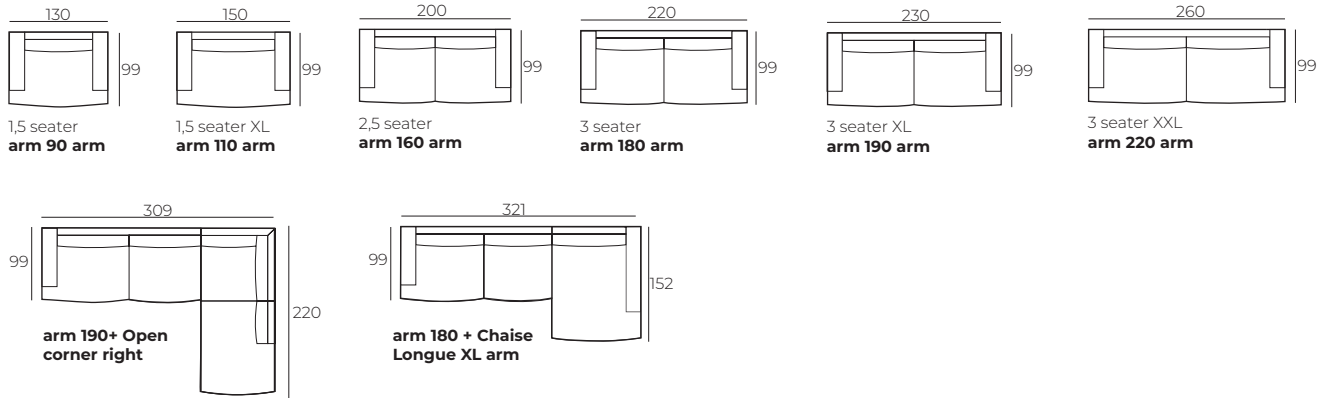

2. Legs

IMPORTANT:

Upholstered furniture is handmade using soft materials, therefore measurements can vary in all modules by up to **+/-2 cm**.
Modules and combinations shown in 2D drawings are left-sided. Modules and combinations can be mirrored from left to right.

Modules

Scale 1:100

WATERFALL

Modules with armrest

Scale 1:100

Combinations

Accessories