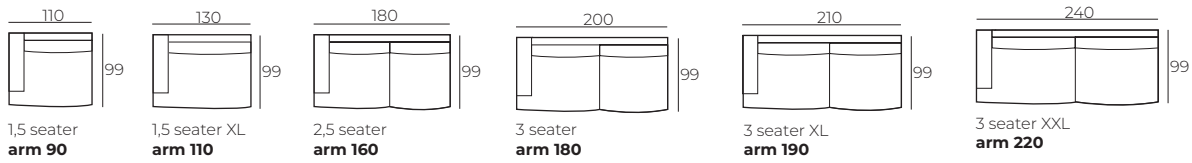

2. Legs

IMPORTANT:

Upholstered furniture is handmade using soft materials, therefore measurements can vary in all modules by up to **+/-2 cm**.
Modules and combinations shown in 2D drawings are left-sided. Modules and combinations can be mirrored from left to right.

Modules

Scale 1:100

WATERFALL

Modules with armrest

Scale 1:100

Combinations

Accessories