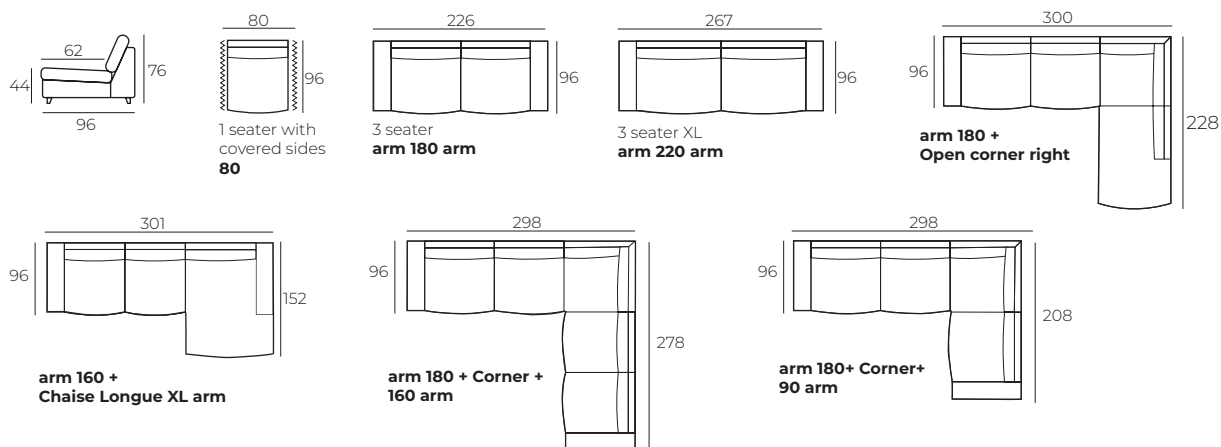

- Mokka
- Walnut
- White oak

IMPORTANT:

Upholstered furniture is handmade using soft materials, therefore measurements can vary in all modules by up to **+/-2 cm**.
Modules and combinations shown in 2D drawings are left-sided. Modules and combinations can be mirrored from left to right.

Combinations

Scale 1:100

Accessories

Scale 1:100

Footstool
100x70

Deco cushion
70x35x16