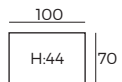

Accessories

Scale 1:100

Footstool
100x70