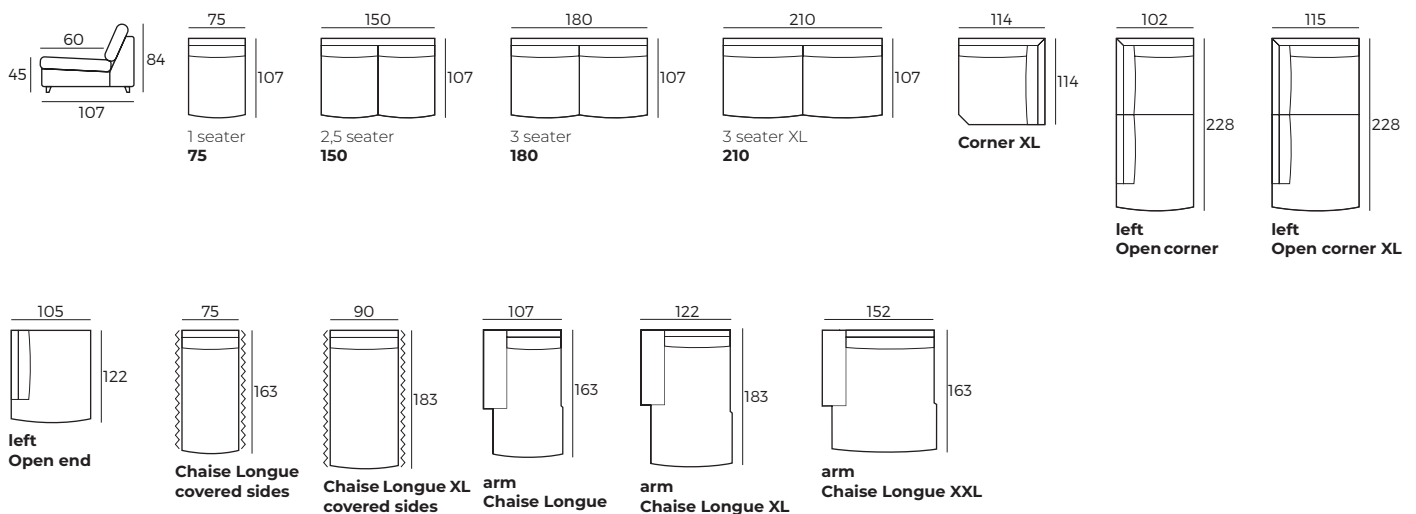

WIND

VILMERS

WIND

Comfort

1.

2.

1. Upholstery

2. Legs

IMPORTANT:

Upholstered furniture is handmade using soft materials, therefore measurements can vary in all modules by up to **+/-2 cm**. Modules and combinations shown in 2D drawings are left-sided. Modules and combinations can be mirrored from left to right.

Modules

Scale 1:100

WIND

Modules with armrest

Scale 1:100

Combinations

Accessories