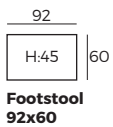

- 1 Manual ↷
- 2 Electrical ⏻

3. Multicolour option

4. Legs

IMPORTANT:

Upholstered furniture is handmade using soft materials, therefore measurements can vary in all modules by up to **+/-2 cm**.
Modules and combinations shown in 2D drawings are left-sided. Modules and combinations can be mirrored from left to right.

Modules

Scale 1:100

SLIM

Modules

Scale 1:100

Modules with armrest

Combinations

Accessories

⌋ - manual; Ⓐ - electrical *F - single electric function