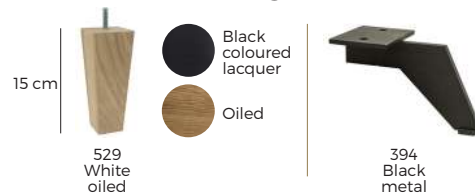

SLIM

VILMERS

SLIM

Comfort

1. Upholstery

* Leather upholstery may require more stitches than fabric upholstery.

2. Headrest & seat type

* Measurements for fully opened mechanism.

- 1 Manual ↷
- 2 Electrical ⏻

3. Multicolour option

4. Legs

IMPORTANT:

Upholstered furniture is handmade using soft materials, therefore measurements can vary in all modules by up to **+/-2 cm**.
Modules and combinations shown in 2D drawings are left-sided. Modules and combinations can be mirrored from left to right.