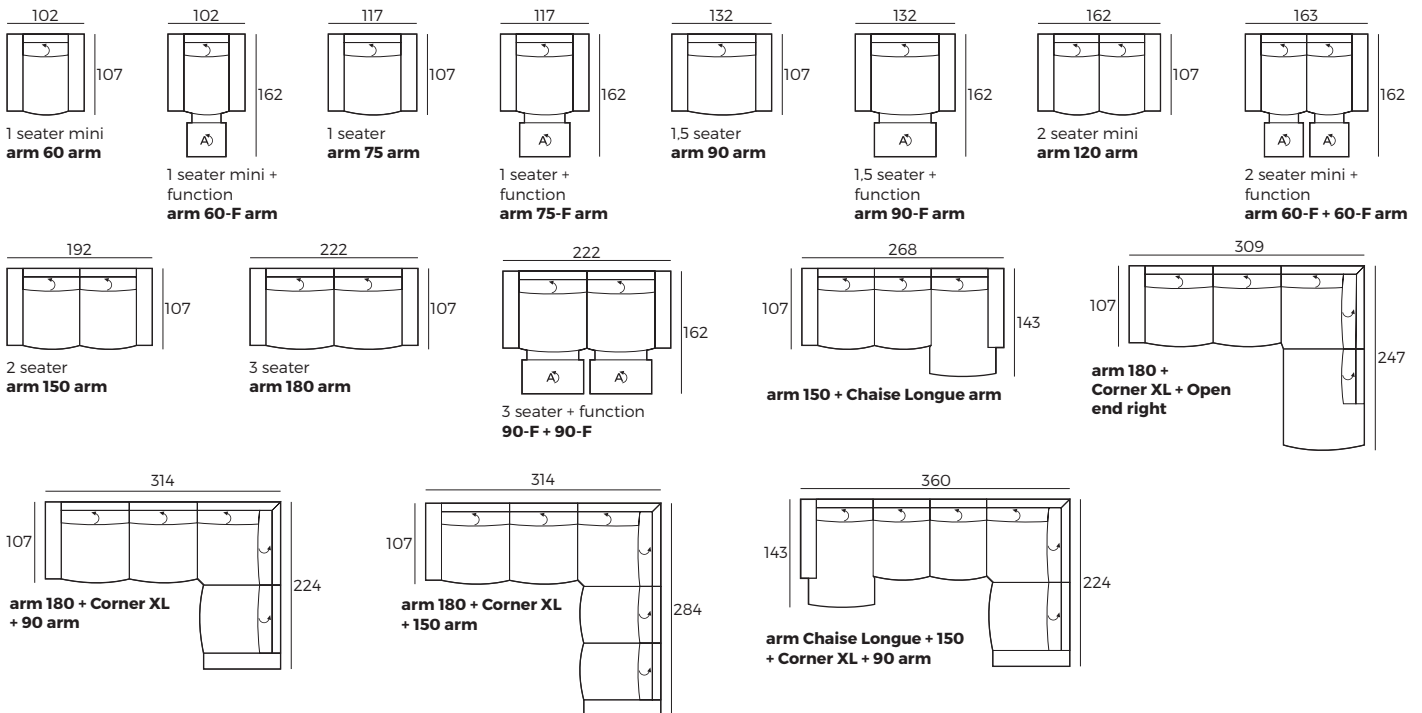

- 1 Manual ↷
- 2 Electrical ⏻

3. Multicolour option

4. Legs

IMPORTANT:

Upholstered furniture is handmade using soft materials, therefore measurements can vary in all modules by up to **+/-2 cm**.
Modules and combinations shown in 2D drawings are left-sided. Modules and combinations can be mirrored from left to right.

Modules

Scale 1:100

SLIM

Modules

Scale 1:100

Modules with armrest

Combinations

Accessories