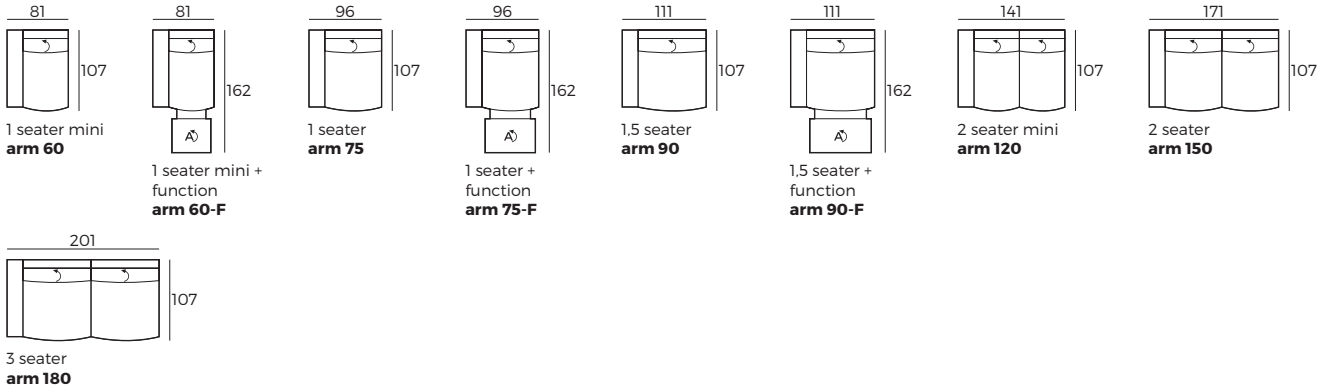

- 1 Manual ↷
- 2 Electrical ⏻

3. Multicolour option

4. Legs

IMPORTANT:

Upholstered furniture is handmade using soft materials, therefore measurements can vary in all modules by up to **+/-2 cm**.
Modules and combinations shown in 2D drawings are left-sided. Modules and combinations can be mirrored from left to right.

Modules

Scale 1:100

SLIM

Modules

Scale 1:100

Modules with armrest

Combinations

Accessories