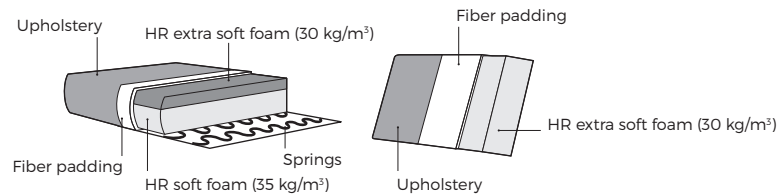

SLIM

VILMERS

SLIM

Comfort

1. Upholstery

* Leather upholstery may require more stitches than fabric upholstery.

2. Headrest & seat type

* Measurements for fully opened mechanism.

- 1 Manual ↷
- 2 Electrical ⏻

3. Multicolour option

4. Legs

IMPORTANT:

Upholstered furniture is handmade using soft materials, therefore measurements can vary in all modules by up to **+/-2 cm**.
Modules and combinations shown in 2D drawings are left-sided. Modules and combinations can be mirrored from left to right.