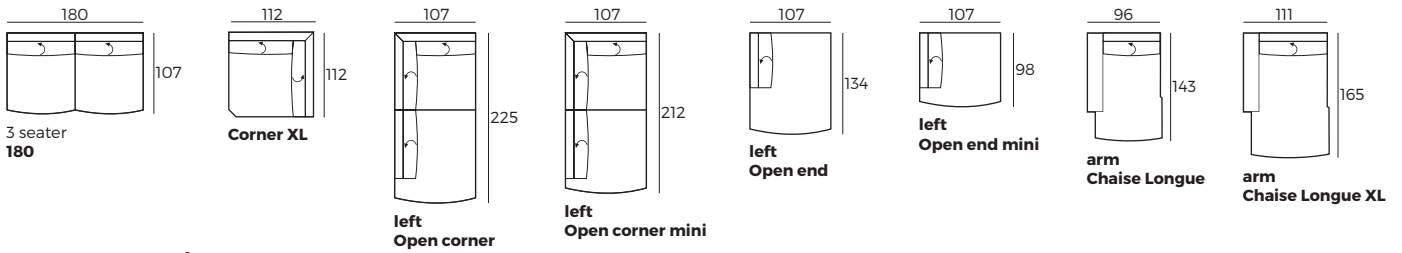

- 1 Manual ↷
- 2 Electrical ⏻

3. Multicolour option

4. Legs

IMPORTANT:

Upholstered furniture is handmade using soft materials, therefore measurements can vary in all modules by up to **+/-2 cm**.
Modules and combinations shown in 2D drawings are left-sided. Modules and combinations can be mirrored from left to right.

Modules

Scale 1:100

SLIM

Modules

Scale 1:100

Modules with armrest

Combinations

Accessories