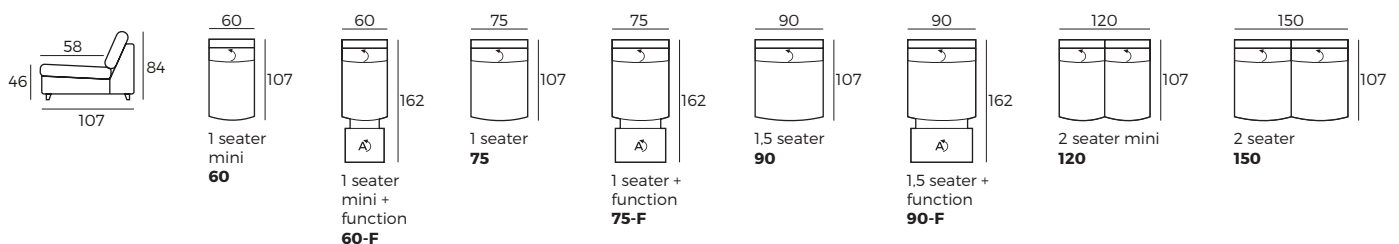

- 1 Manual ↷
- 2 Electrical ⏻

3. Multicolour option

4. Legs

IMPORTANT:

Upholstered furniture is handmade using soft materials, therefore measurements can vary in all modules by up to **+/-2 cm**.
Modules and combinations shown in 2D drawings are left-sided. Modules and combinations can be mirrored from left to right.

Modules

Scale 1:100

SLIM

Modules

Scale 1:100

Modules with armrest

Combinations

Accessories