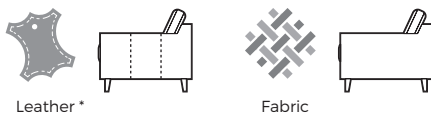

SLIM

VILMERS

SLIM

Comfort

1. Upholstery

* Leather upholstery may require more stitches than fabric upholstery.

2. Headrest & seat type

* Measurements for fully opened mechanism.

- 1 Manual ↷
- 2 Electrical ⏻

3. Multicolour option

4. Legs

IMPORTANT:

Upholstered furniture is handmade using soft materials, therefore measurements can vary in all modules by up to **+/-2 cm**.
Modules and combinations shown in 2D drawings are left-sided. Modules and combinations can be mirrored from left to right.