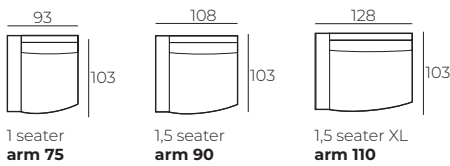

RAINDROP

VILMERS

RAINDROP

Comfort

1. Upholstery

2. Legs

IMPORTANT:

Upholstered furniture is handmade using soft materials, therefore measurements can vary in all modules by up to **+/- 2 cm**.
Modules and combinations shown in 2D drawings are left-sided. Modules and combinations can be mirrored from left to right.

Modules

Scale 1:100

Modules with armrest

Combinations

RAINDROP

Combinations

Scale 1:100

arm 75 + 75 + 75 arm