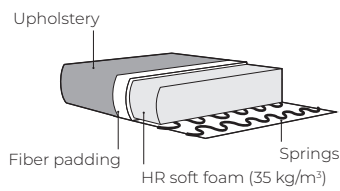

RAINDROP

VILMERS

RAINDROP

Comfort

1. Upholstery

2. Legs

IMPORTANT:

Upholstered furniture is handmade using soft materials, therefore measurements can vary in all modules by up to **+/- 2 cm**.
Modules and combinations shown in 2D drawings are left-sided. Modules and combinations can be mirrored from left to right.

Modules

Scale 1:100

Modules with armrest

Combinations

RAINDROP

Combinations

Scale 1:100

arm 75 + 75 + 75 arm