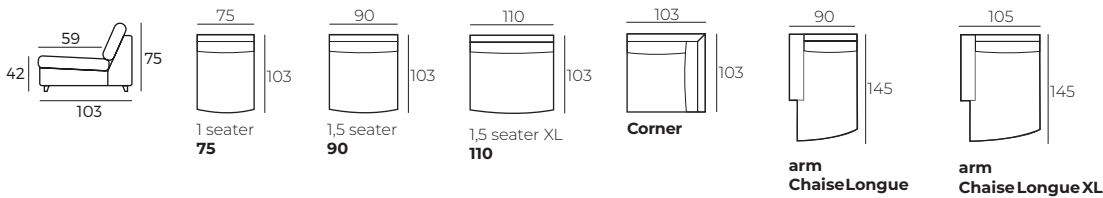

RAINDROP

VILMERS

RAINDROP

Comfort

1. Upholstery

2. Legs

IMPORTANT:

Upholstered furniture is handmade using soft materials, therefore measurements can vary in all modules by up to **+/- 2 cm**.
Modules and combinations shown in 2D drawings are left-sided. Modules and combinations can be mirrored from left to right.

Modules

Scale 1:100

Modules with armrest

Combinations

RAINDROP

Combinations

Scale 1:100

arm 75 + 75 + 75 arm