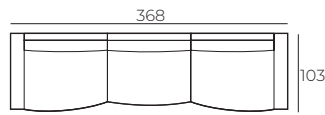

arm 110 + 110 + 110 arm