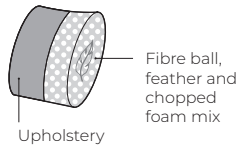

RAINDROP

VILMERS

RAINDROP

Comfort

1. Upholstery

2. Legs

IMPORTANT:

Upholstered furniture is handmade using soft materials, therefore measurements can vary in all modules by up to **+/- 2 cm**.
Modules and combinations shown in 2D drawings are left-sided. Modules and combinations can be mirrored from left to right.

Modules

Scale 1:100

Modules with armrest

Combinations

RAINDROP

Combinations

Scale 1:100

arm 75 + 75 + 75 arm