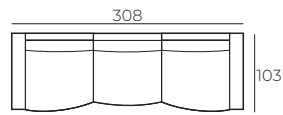

RAINDROP

VILMERS

RAINDROP

Comfort

1. Upholstery

2. Legs

IMPORTANT:

Upholstered furniture is handmade using soft materials, therefore measurements can vary in all modules by up to **+/- 2 cm**.
Modules and combinations shown in 2D drawings are left-sided. Modules and combinations can be mirrored from left to right.

Modules

Scale 1:100

Modules with armrest

Combinations

RAINDROP

Combinations

Scale 1:100

arm 75 + 75 + 75 arm