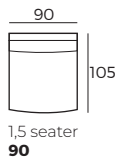

2. Multicolour option

3. Legs

IMPORTANT:

Upholstered furniture is handmade using soft materials, therefore measurements can vary in all modules by up to **+/-2 cm**. Modules and combinations shown in 2D drawings are left-sided. Modules and combinations can be mirrored from left to right.

Modules

Scale 1:100

OCEAN

Scale 1:100

Modules with armrest

Combinations

Accessories