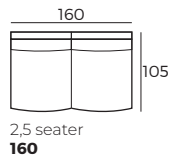

2. Multicolour option

3. Legs

IMPORTANT:

Upholstered furniture is handmade using soft materials, therefore measurements can vary in all modules by up to **+/-2 cm**. Modules and combinations shown in 2D drawings are left-sided. Modules and combinations can be mirrored from left to right.

Modules

Scale 1:100

OCEAN

Scale 1:100

Modules with armrest

Combinations

Accessories