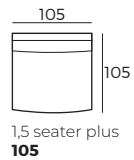

2. Multicolour option

3. Legs

IMPORTANT:

Upholstered furniture is handmade using soft materials, therefore measurements can vary in all modules by up to **+/-2 cm**. Modules and combinations shown in 2D drawings are left-sided. Modules and combinations can be mirrored from left to right.

Modules

Scale 1:100

OCEAN

Scale 1:100

Modules with armrest

Combinations

Accessories