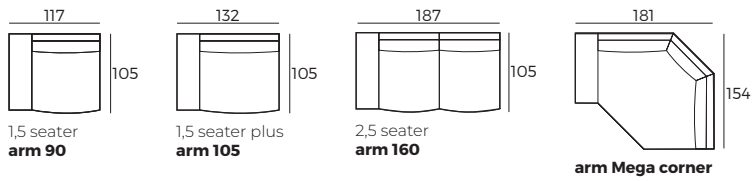

2. Multicolour option

3. Legs

IMPORTANT:

Upholstered furniture is handmade using soft materials, therefore measurements can vary in all modules by up to **+/-2 cm**. Modules and combinations shown in 2D drawings are left-sided. Modules and combinations can be mirrored from left to right.

Modules

Scale 1:100

OCEAN

Scale 1:100

Modules with armrest

Combinations

Accessories