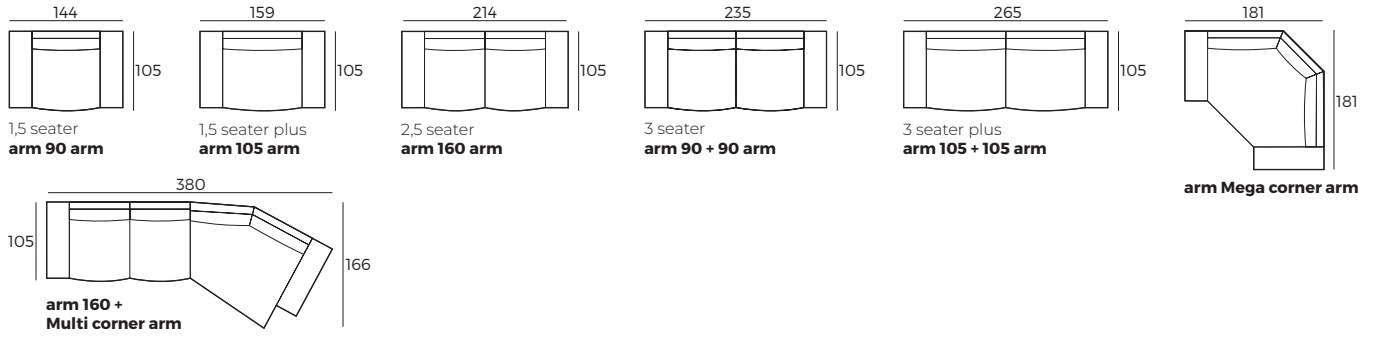

2. Multicolour option

3. Legs

IMPORTANT:

Upholstered furniture is handmade using soft materials, therefore measurements can vary in all modules by up to **+/-2 cm**. Modules and combinations shown in 2D drawings are left-sided. Modules and combinations can be mirrored from left to right.

Modules

Scale 1:100

OCEAN

Scale 1:100

Modules with armrest

Combinations

Accessories