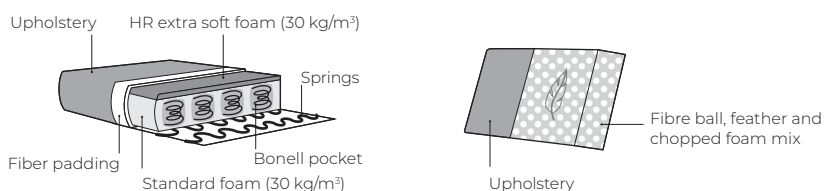

MOUNTAIN

VILMERS

MOUNTAIN

Comfort

1. Upholstery

Leather*

Fabric

2. Legs

Plastic black

3. Choose cushions size

Cushion **B**
H:48

Cushion **P**
H:56

* Leather upholstery may require more stitches than fabric upholstery.

IMPORTANT:

Upholstered furniture is handmade using soft materials, therefore measurements can vary in all modules by up to **+/-2 cm**.
Modules and combinations shown in 2D drawings are left-sided. Modules and combinations can be mirrored from left to right.