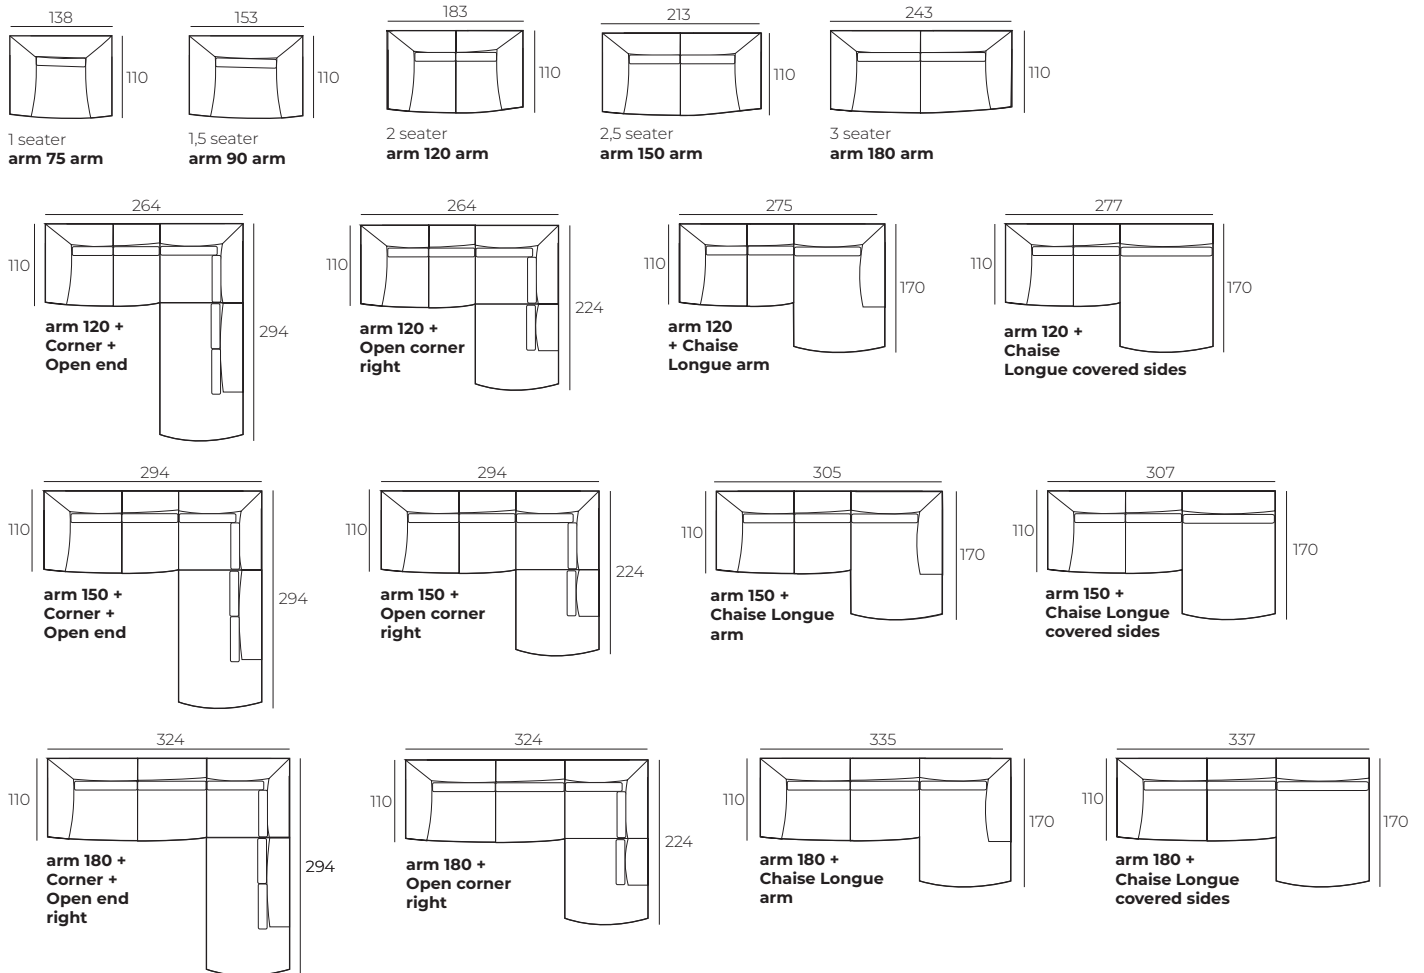

Plastic black

3. Choose cushions size

Cushion **B**
H:48

Cushion **P**
H:56

* Leather upholstery may require more stitches than fabric upholstery.

IMPORTANT:

Upholstered furniture is handmade using soft materials, therefore measurements can vary in all modules by up to **+/-2 cm**.
Modules and combinations shown in 2D drawings are left-sided. Modules and combinations can be mirrored from left to right.

Modules

Scale 1:100

MOUNTAIN

Scale 1:100

Modules with armrest

Combinations

Accessories