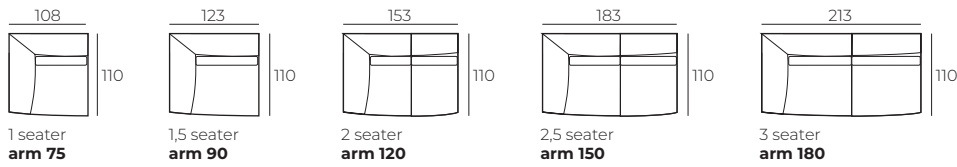

Plastic black

3. Choose cushions size

Cushion **B**
H:48

Cushion **P**
H:56

* Leather upholstery may require more stitches than fabric upholstery.

IMPORTANT:

Upholstered furniture is handmade using soft materials, therefore measurements can vary in all modules by up to **+/-2 cm**.
Modules and combinations shown in 2D drawings are left-sided. Modules and combinations can be mirrored from left to right.

Modules

Scale 1:100

MOUNTAIN

Scale 1:100

Modules with armrest

Combinations

Accessories