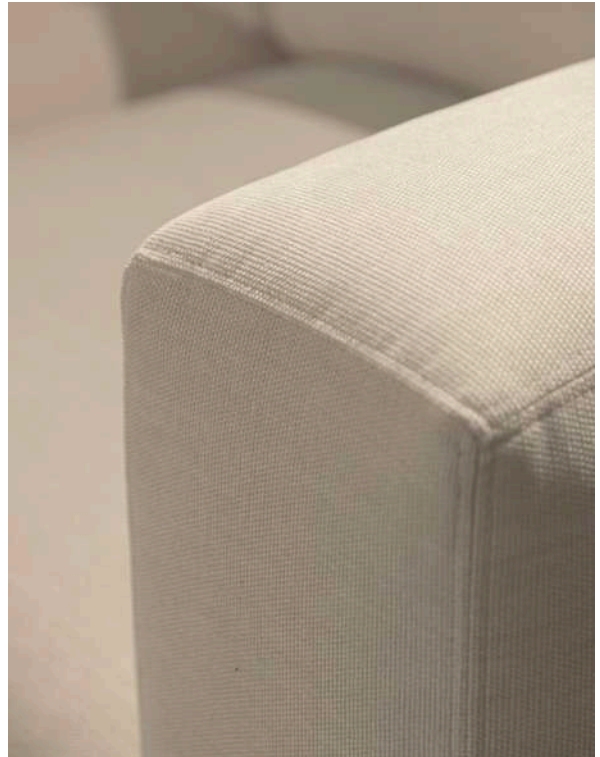

MOUNTAIN

VILMERS

MOUNTAIN

Comfort

1. Upholstery

Leather*

Fabric

2. Legs

Plastic black

3. Choose cushions size

Cushion **B**
H:48

Cushion **P**
H:56

* Leather upholstery may require more stitches than fabric upholstery.

IMPORTANT:

Upholstered furniture is handmade using soft materials, therefore measurements can vary in all modules by up to **+/-2 cm**.
Modules and combinations shown in 2D drawings are left-sided. Modules and combinations can be mirrored from left to right.