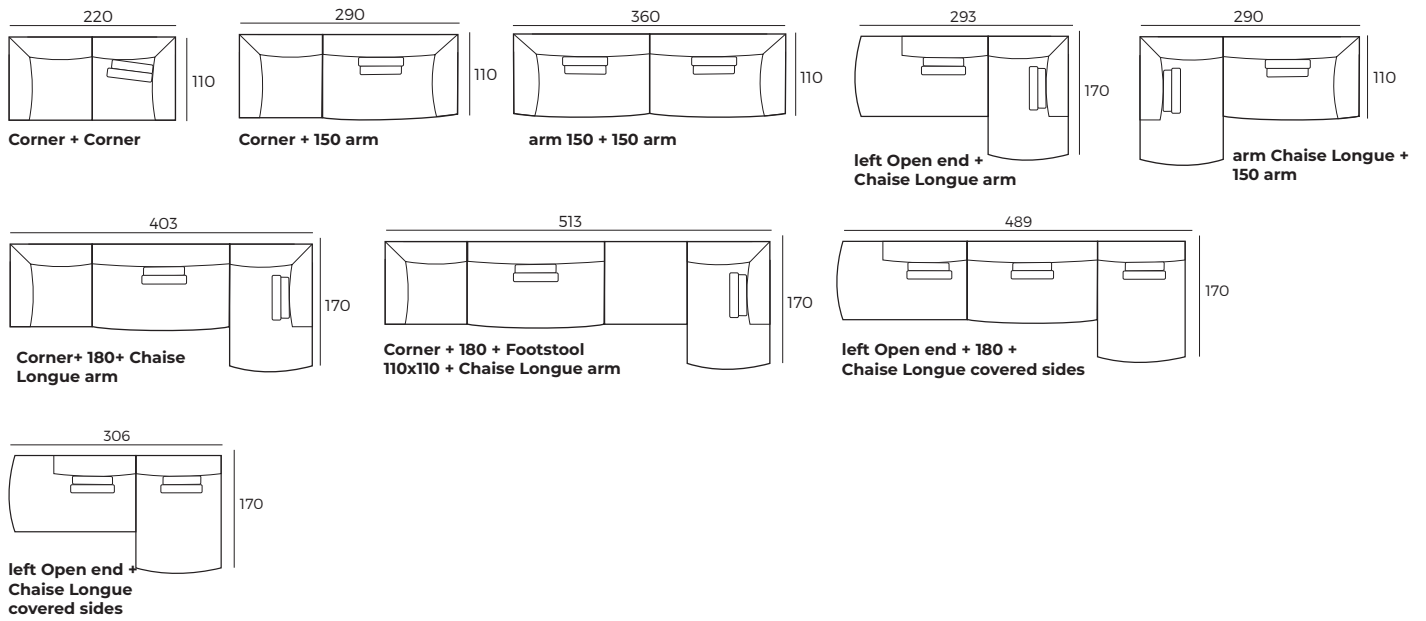

MINE

VILMERS

MINE

Comfort

1. Upholstery

2. Legs

IMPORTANT:

Upholstered furniture is handmade using soft materials, therefore measurements can vary in all modules by up to **+/-2 cm**.
Modules and combinations shown in 2D drawings are left-sided. Modules and combinations can be mirrored from left to right.

Modules

Scale 1:100

MINE

Combinations

Scale 1:100

Accessories

Scale 1:100