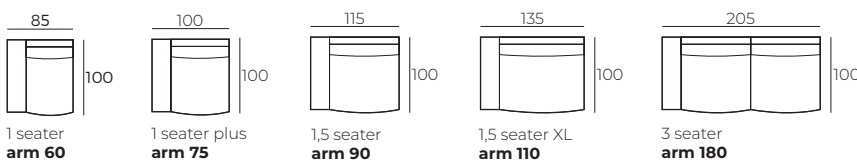

Modules with armrest