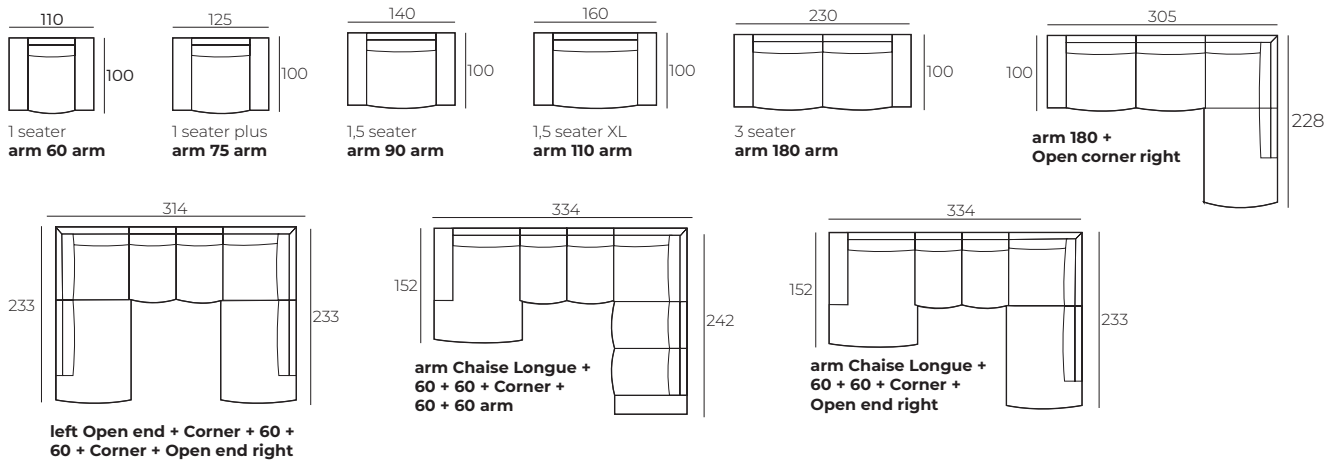

LAND

Combinations

Scale 1:100

Accessories