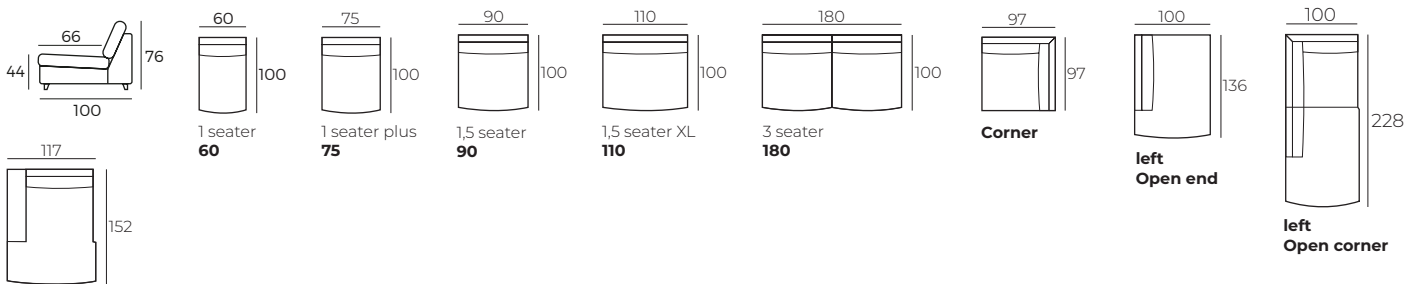

Modules

Scale 1:100

arm
Chaise Longue XL