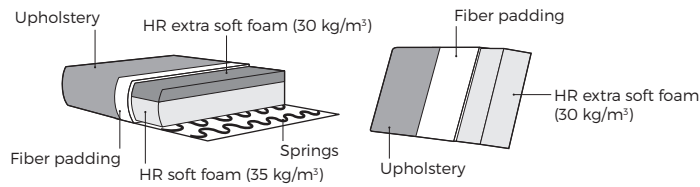

CREEK

VILMERS

CREEK

Comfort

1. Upholstery

Fabric

2. Headrest & seat type

* Measurements for fully opened mechanism.

- 1 Manual ↶
- 2 Electrical ⚡

3. Multicolour option

4. Legs

IMPORTANT:

Upholstered furniture is handmade using soft materials, therefore measurements can vary in all modules by up to **+/-2 cm**.
Modules and combinations shown in 2D drawings are left-sided. Modules and combinations can be mirrored from left to right.