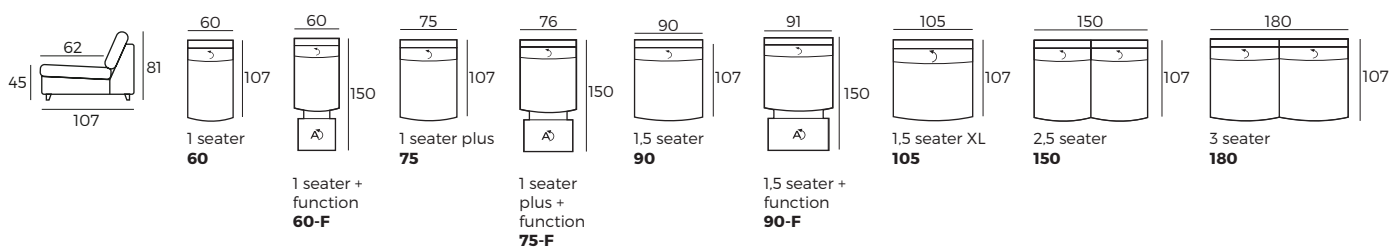

- 1 Manual ↶
- 2 Electrical ⚡

3. Multicolour option

4. Legs

IMPORTANT:

Upholstered furniture is handmade using soft materials, therefore measurements can vary in all modules by up to **+/-2 cm**.
Modules and combinations shown in 2D drawings are left-sided. Modules and combinations can be mirrored from left to right.

Modules

Scale 1:100

CREEK

Modules

Scale 1:100

Modules with armrest

Scale 1:100

Combinations