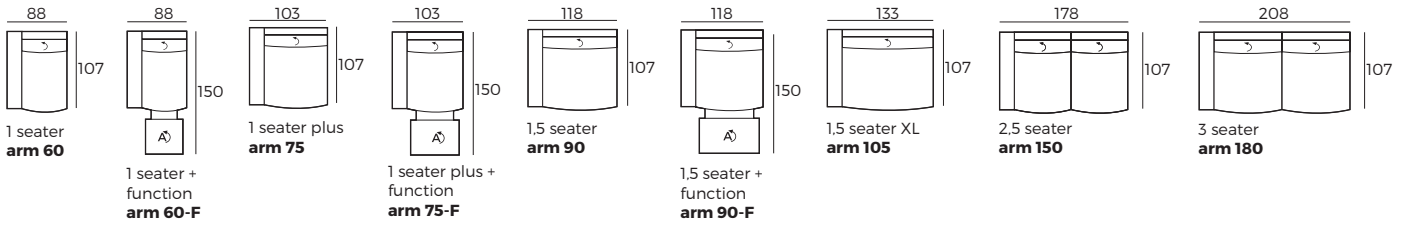

- 1 Manual ↶
- 2 Electrical ⚡

3. Multicolour option

4. Legs

IMPORTANT:

Upholstered furniture is handmade using soft materials, therefore measurements can vary in all modules by up to **+/-2 cm**.
Modules and combinations shown in 2D drawings are left-sided. Modules and combinations can be mirrored from left to right.

Modules

Scale 1:100

CREEK

Modules

Scale 1:100

Modules with armrest

Scale 1:100

Combinations