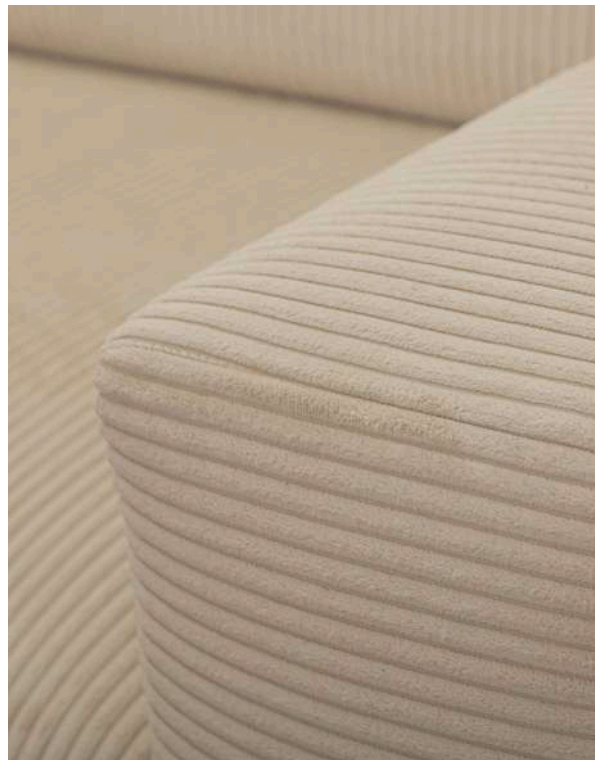

CREEK

VILMERS

CREEK

Comfort

1. Upholstery

Fabric

2. Headrest & seat type

* Measurements for fully opened mechanism.

- 1 Manual ↶
- 2 Electrical ⚡

3. Multicolour option

4. Legs

IMPORTANT:

Upholstered furniture is handmade using soft materials, therefore measurements can vary in all modules by up to **+/-2 cm**.
Modules and combinations shown in 2D drawings are left-sided. Modules and combinations can be mirrored from left to right.