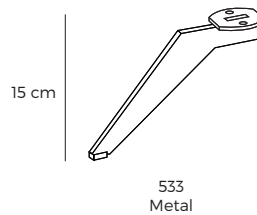

CREEK

VILMERS

CREEK

Comfort

1. Upholstery

Fabric

2. Headrest & seat type

* Measurements for fully opened mechanism.

- 1 Manual ↶
- 2 Electrical ⚡

3. Multicolour option

4. Legs

IMPORTANT:

Upholstered furniture is handmade using soft materials, therefore measurements can vary in all modules by up to **+/-2 cm**.
Modules and combinations shown in 2D drawings are left-sided. Modules and combinations can be mirrored from left to right.