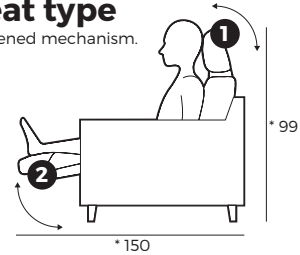

CREEK

VILMERS

CREEK

Comfort

1. Upholstery

Fabric

2. Headrest & seat type

* Measurements for fully opened mechanism.

- 1 Manual ↶
- 2 Electrical ⚡

3. Multicolour option

4. Legs

IMPORTANT:

Upholstered furniture is handmade using soft materials, therefore measurements can vary in all modules by up to **+/-2 cm**.
Modules and combinations shown in 2D drawings are left-sided. Modules and combinations can be mirrored from left to right.