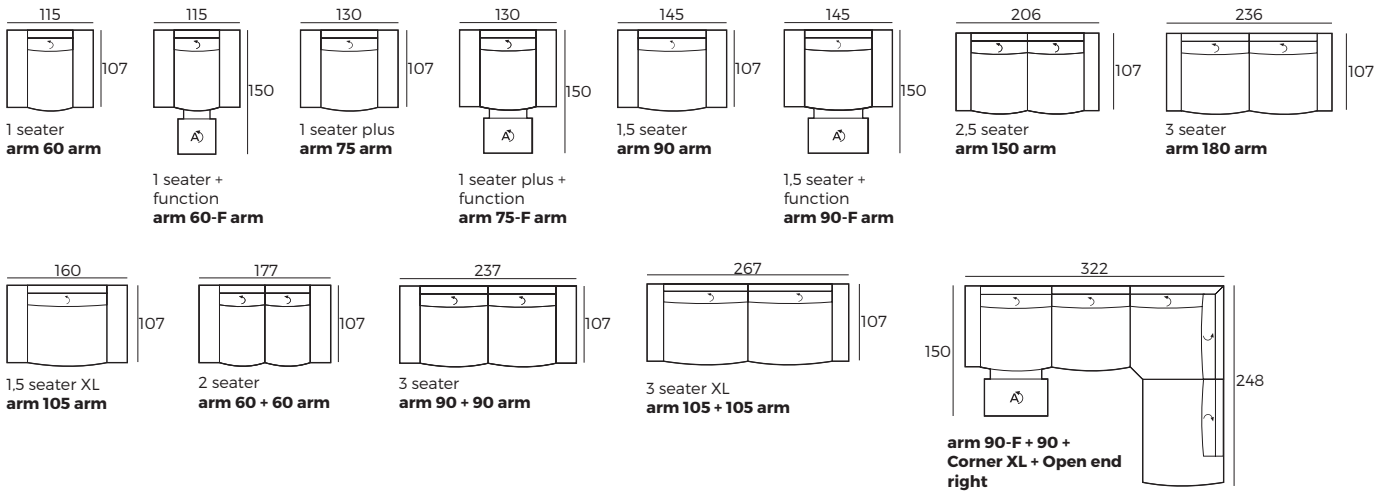

- 1 Manual ↶
- 2 Electrical ⚡

3. Multicolour option

4. Legs

IMPORTANT:

Upholstered furniture is handmade using soft materials, therefore measurements can vary in all modules by up to **+/-2 cm**.
Modules and combinations shown in 2D drawings are left-sided. Modules and combinations can be mirrored from left to right.

Modules

Scale 1:100

CREEK

Modules

Scale 1:100

Modules with armrest

Scale 1:100

Combinations