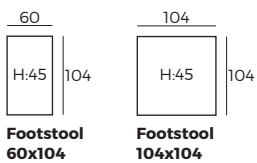

Accessories

↷ - manual; Ⓐ - electrical; *F - single electric function