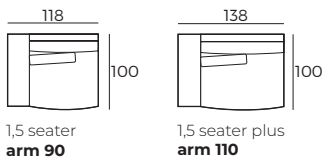

CLOVER

Modules with armrest

Scale 1:100