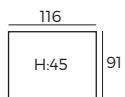

Accessories

Footstool 116x91

↵ - manual; ⚡ - electrical *F - single electric function; *D - double electric function