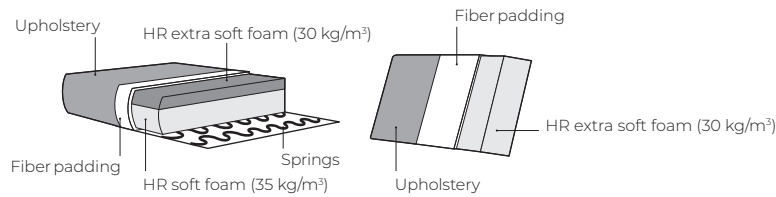

BEACH

VILMERS

BEACH

Comfort

1. Upholstery

* Leather and fabric upholstery contain the same number of stitches.

2. Headrest & seat type

* Measurements for fully opened mechanism.

- 1 Manual ↗ / Electrical ↻
- 2 Electrical ↻

3. Legs

Oiled
590 With BENTO armrest
607 With SHARE armrest

4. Armrests

*Not suitable for chaise longue.
*Only with modules with mechanisms

IMPORTANT:

Upholstered furniture is handmade using soft materials, therefore measurements can vary in all modules by up to **+/- 2 cm**.
Modules and combinations shown in 2D drawings are left-sided. Modules and combinations can be mirrored from left to right.
Sofa mechanism with two motors.

Modules (Measurements with BENTO armrest)

Scale 1:100

BEACH

Modules (Measurements with BENTO armrest)

Scale 1:100

Modules with armrest (Measurements with BENTO armrest)

Combinations (Measurements with BENTO armrest)