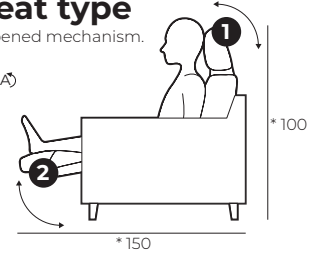

BEACH

VILMERS

BEACH

Comfort

1. Upholstery

* Leather and fabric upholstery contain the same number of stitches.

2. Headrest & seat type

* Measurements for fully opened mechanism.

- 1 Manual ↗ / Electrical ↻
- 2 Electrical ↻

3. Legs

Oiled
590 With BENTO armrest
607 With SHARE armrest

4. Armrests

*Not suitable for chaise longue.
*Only with modules with mechanisms

IMPORTANT:

Upholstered furniture is handmade using soft materials, therefore measurements can vary in all modules by up to **+/- 2 cm**.
Modules and combinations shown in 2D drawings are left-sided. Modules and combinations can be mirrored from left to right.
Sofa mechanism with two motors.