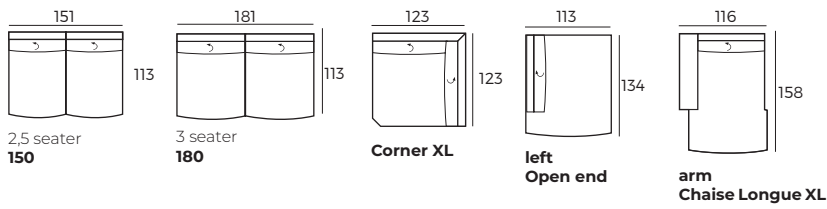

- 1 Manual ↗ / Electrical ↻
- 2 Electrical ↻

3. Legs

Oiled
590 With BENTO armrest
607 With SHARE armrest

4. Armrests

*Not suitable for chaise longue.
*Only with modules with mechanisms

IMPORTANT:

Upholstered furniture is handmade using soft materials, therefore measurements can vary in all modules by up to **+/- 2 cm**.
Modules and combinations shown in 2D drawings are left-sided. Modules and combinations can be mirrored from left to right.
Sofa mechanism with two motors.

Modules (Measurements with BENTO armrest)

Scale 1:100

BEACH

Modules (Measurements with BENTO armrest)

Scale 1:100

Modules with armrest (Measurements with BENTO armrest)

Combinations (Measurements with BENTO armrest)

Accessories

Footstool 116x91

↵ - manual; ⚡ - electrical *F - single electric function; *D - double electric function