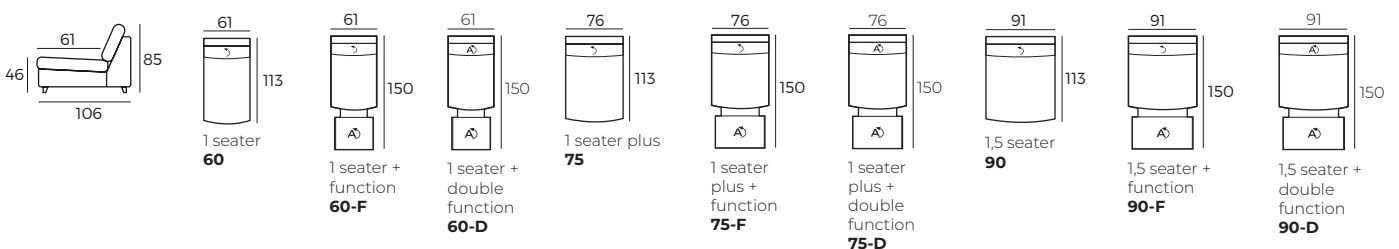

- 1 Manual ↗ / Electrical ↻
- 2 Electrical ↻

3. Legs

Oiled
590 With BENTO armrest
607 With SHARE armrest

4. Armrests

*Not suitable for chaise longue.
*Only with modules with mechanisms

IMPORTANT:

Upholstered furniture is handmade using soft materials, therefore measurements can vary in all modules by up to **+/- 2 cm**.
Modules and combinations shown in 2D drawings are left-sided. Modules and combinations can be mirrored from left to right.
Sofa mechanism with two motors.

Modules (Measurements with BENTO armrest)

Scale 1:100

BEACH

Modules (Measurements with BENTO armrest)

Scale 1:100

Modules with armrest (Measurements with BENTO armrest)

Combinations (Measurements with BENTO armrest)

Accessories

Footstool 116x91

↵ - manual; ⚡ - electrical *F - single electric function; *D - double electric function