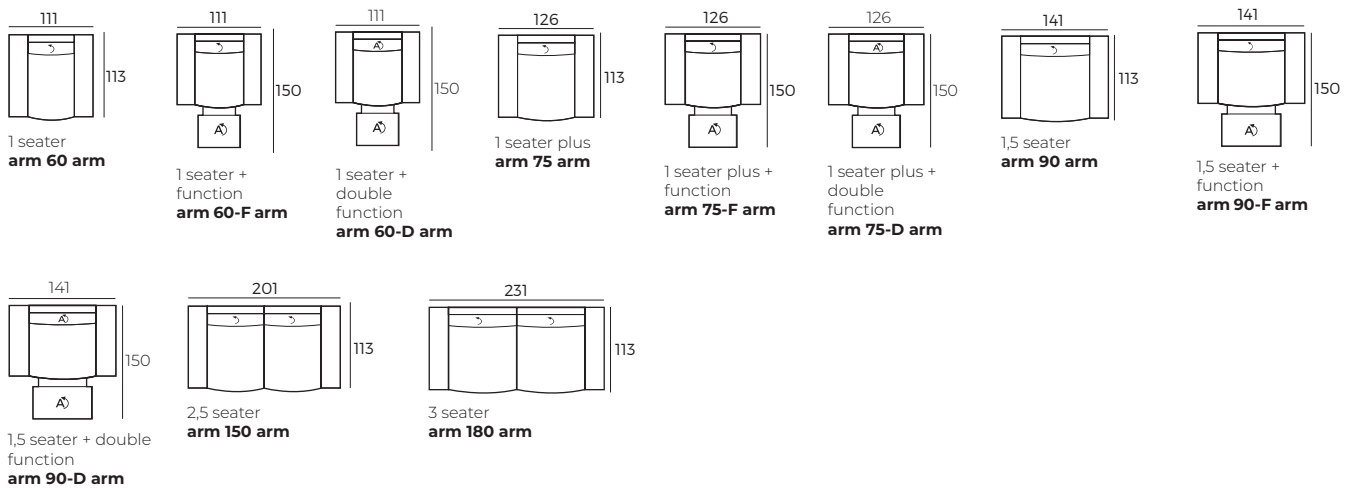

Modules (Measurements with BENTO armrest)

Scale 1:100

BEACH

Modules (Measurements with BENTO armrest)

Scale 1:100

Modules with armrest (Measurements with BENTO armrest)

Combinations (Measurements with BENTO armrest)

Accessories

Footstool 116x91

↵ - manual; ⚡ - electrical *F - single electric function; *D - double electric function