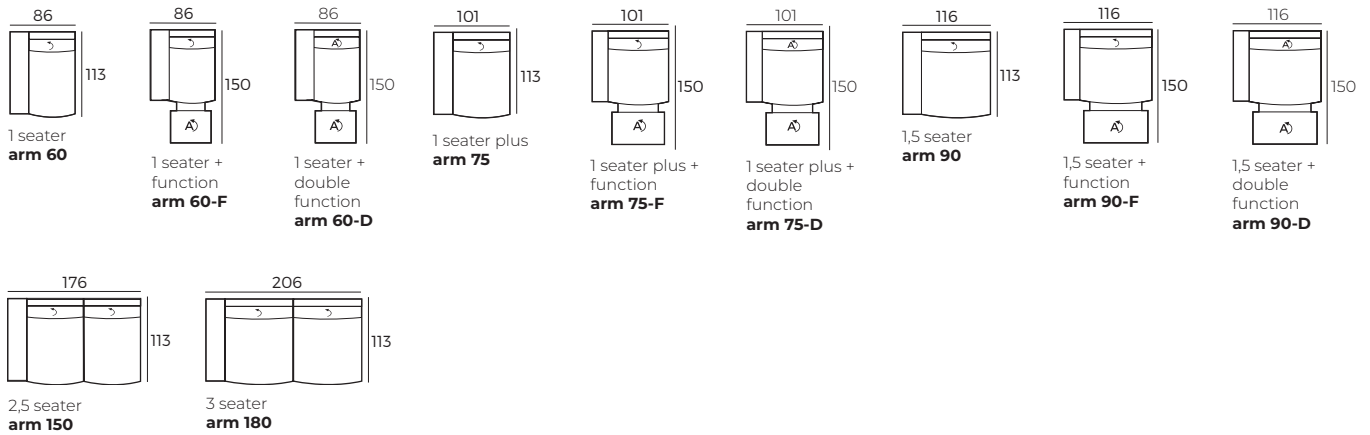

- 1 Manual ↗ / Electrical ↻
- 2 Electrical ↻

3. Legs

Oiled
590 With BENTO armrest
607 With SHARE armrest

4. Armrests

*Not suitable for chaise longue.
*Only with modules with mechanisms

IMPORTANT:

Upholstered furniture is handmade using soft materials, therefore measurements can vary in all modules by up to **+/- 2 cm**.
Modules and combinations shown in 2D drawings are left-sided. Modules and combinations can be mirrored from left to right.
Sofa mechanism with two motors.

Modules (Measurements with BENTO armrest)

Scale 1:100

BEACH

Modules (Measurements with BENTO armrest)

Scale 1:100

Modules with armrest (Measurements with BENTO armrest)

Combinations (Measurements with BENTO armrest)

Accessories

Footstool 116x91

↵ - manual; ⚡ - electrical *F - single electric function; *D - double electric function