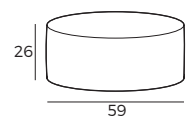

Comfort

Upholstery

Fabric

Measurements

DAM footstool
DAM

GRACE

Comfort

Upholstery

Fabric

Measurements

GRACE footstool
GRACE

FOOTSTOOLS

Scale 1:35

JANA

Comfort

Upholstery