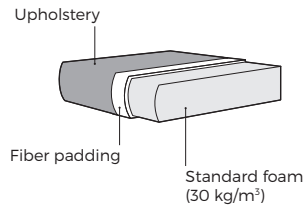

Fabric

Measurements

GRACE footstool
GRACE

FOOTSTOOLS

Scale 1:35

JANA

Comfort

Upholstery