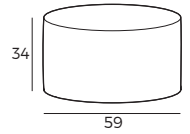

Measurements