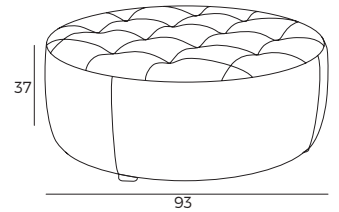

Fabric

Measurements

GRACE footstool
GRACE

FOOTSTOOLS

Scale 1:35

JANA

Comfort

Upholstery

Fabric

Measurements

JANA footstool
JANA

ROUND

Comfort

Upholstery

Leather

Fabric

Measurements

ROUND footstool
ROUND

SQUARE

Comfort

Upholstery

Leather

Fabric

Measurements