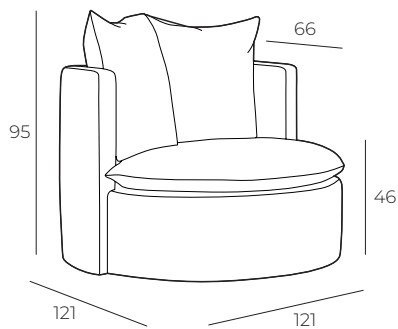

MANDARINE

VILMERS

MANDARINE

Comfort

1. Upholstery

Fabric

2. Rotation function

Rotates 360°

3. Legs

IMPORTANT:

Upholstered furniture is handmade using soft materials, therefore measurements can vary in all modules by up to **+/-2 cm**.

Measurements

2 seater
arm 120 arm

2 seater with swivel mechanism
arm 120-S arm