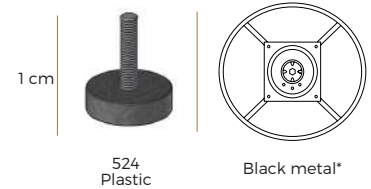

3. Legs

IMPORTANT:

Upholstered furniture is handmade using soft materials, therefore measurements can vary in all modules by up to **+/-2 cm**.

Measurements

2 seater
arm 120 arm

2 seater with swivel mechanism
arm 120-S arm