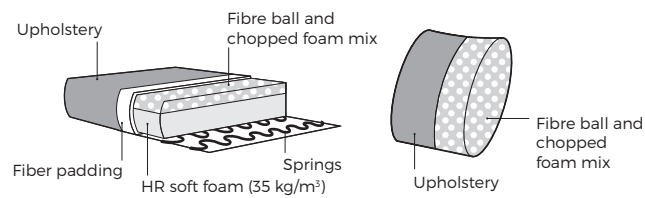

MANDARINE

VILMERS

MANDARINE

Comfort

1. Upholstery

Fabric

2. Rotation function

Rotates 360°

3. Legs

IMPORTANT:

Upholstered furniture is handmade using soft materials, therefore measurements can vary in all modules by up to **+/-2 cm**.

Measurements

2 seater
arm 120 arm

2 seater with swivel mechanism
arm 120-S arm