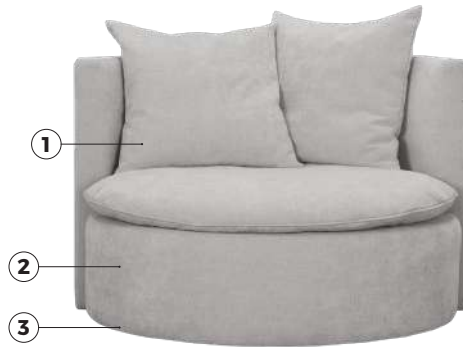

MANDARINE

VILMERS

MANDARINE

Comfort

1. Upholstery

Fabric

2. Rotation function

Rotates 360°

3. Legs

IMPORTANT:

Upholstered furniture is handmade using soft materials, therefore measurements can vary in all modules by up to **+/-2 cm**.

Measurements

2 seater
arm 120 arm

2 seater with swivel mechanism
arm 120-S arm