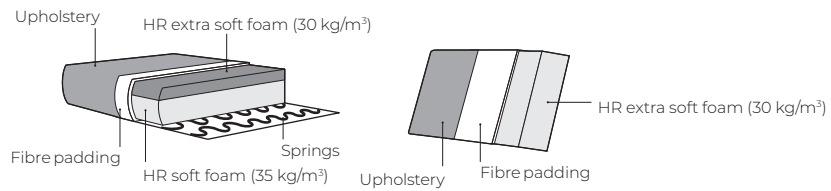

HILL

VILMERS

HILL

Comfort

1. Upholstery

Leather

Fabric

* Leather upholstery may require more stitches than fabric upholstery.

2. Rotation function

Rotates 360°

3. Legs

Black metal

IMPORTANT:

Upholstered furniture is handmade using soft materials, therefore measurements can vary in all modules by up to **+/-2 cm**.

Measurements

Scale 1:100