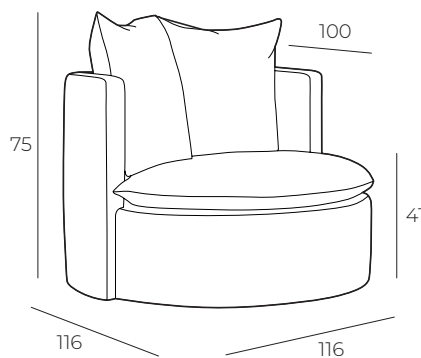

Rotates 360°

3. Legs

Black metal

IMPORTANT:

Upholstered furniture is handmade using soft materials, therefore measurements can vary in all modules by up to **+/-2 cm**.

Measurements

2 seater with swivel mechanism
arm 120-S arm