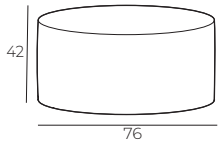

EARTH

Accessories

Footstool
76x42