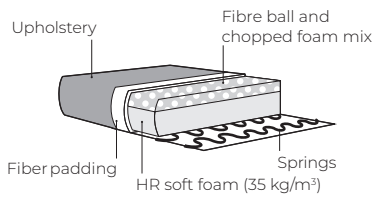

EARTH

VILMERS

EARTH

Comfort

Deco cushion

1. Upholstery

* Leather upholstery may require more stitches than fabric upholstery.

2. Rotation function

Rotates 360°

3. Legs

Black metal

IMPORTANT:

Upholstered furniture is handmade using soft materials, therefore measurements can vary in all modules by up to **+/-2 cm**.

Measurements

2 seater with swivel mechanism
arm 120-S arm