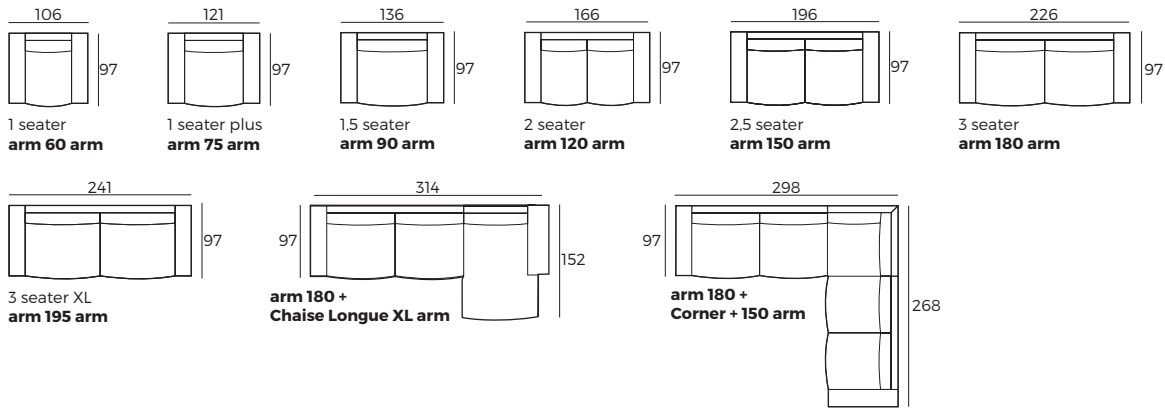

VALDEZ

VILMERS

VALDEZ

Comfort

1. Upholstery

2. Legs

IMPORTANT:

Upholstered furniture is handmade using soft materials, therefore measurements can vary in all modules by up to **+/-2 cm**.
Modules and combinations shown in 2D drawings are left-sided. Modules and combinations can be mirrored from left to right.

Modules

Scale 1:100

Modules with armrest

VALDEZ

Combinations

Scale 1:100

Accessories