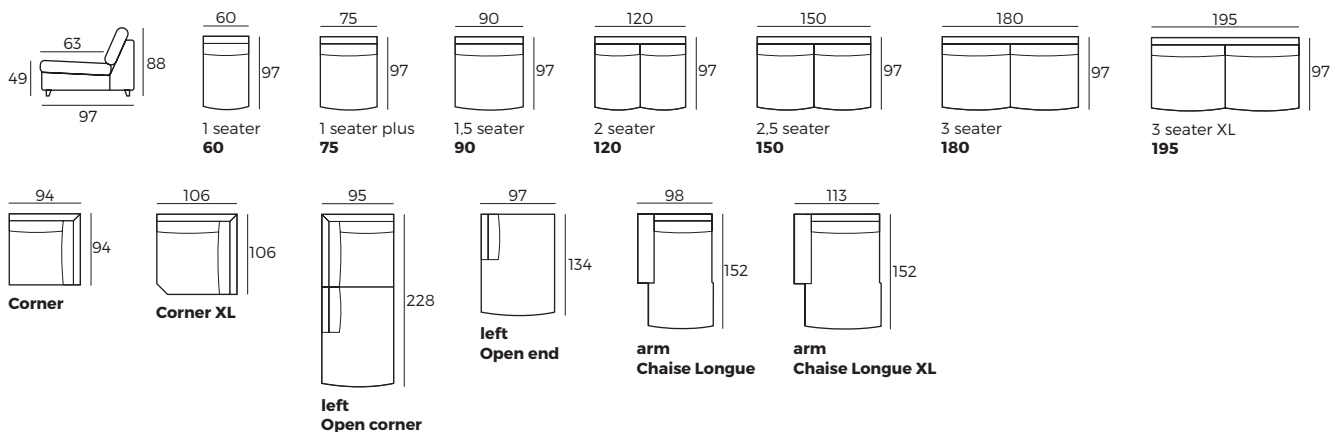

VALDEZ

VILMERS

VALDEZ

Comfort

1. Upholstery

2. Legs

IMPORTANT:

Upholstered furniture is handmade using soft materials, therefore measurements can vary in all modules by up to **+/-2 cm**.
Modules and combinations shown in 2D drawings are left-sided. Modules and combinations can be mirrored from left to right.

Modules

Scale 1:100

Modules with armrest

VALDEZ

Combinations

Scale 1:100

Accessories