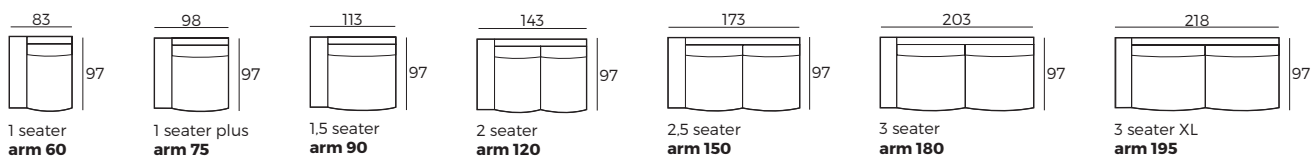

VALDEZ

VILMERS

VALDEZ

Comfort

1. Upholstery

2. Legs

IMPORTANT:

Upholstered furniture is handmade using soft materials, therefore measurements can vary in all modules by up to **+/-2 cm**.
Modules and combinations shown in 2D drawings are left-sided. Modules and combinations can be mirrored from left to right.

Modules

Scale 1:100

Modules with armrest

VALDEZ

Combinations

Scale 1:100

Accessories