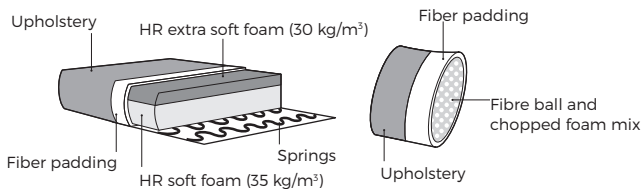

MAISON

VILMERS

MAISON

Comfort

1. Upholstery

Leather *

Fabric

* Leather upholstery may require more stitches than fabric upholstery.

2. Armrests

FANCY

W 11 x D 90 x H 53

MAISON

W 10 x D 90 x H 53

3. Multicolour option

4. Legs

IMPORTANT:

Upholstered furniture is handmade using soft materials, therefore measurements can vary in all modules by up to **+/-2 cm**.

Modules and combinations shown in 2D drawings are left-sided. Modules and combinations can be mirrored from left to right.

For an additional fee, the sides of each seater module can be covered in fabric.

Modules (Measurements with MAISON armrest)

Scale 1:100

MAISON

Modules with armrest (Measurements with MAISON armrest)

Scale 1:100