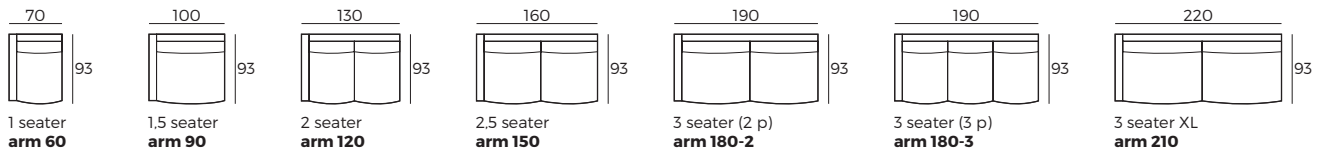

Upholstered furniture is handmade using soft materials, therefore measurements can vary in all modules by up to **+/-2 cm**.

Modules and combinations shown in 2D drawings are left-sided. Modules and combinations can be mirrored from left to right.

For an additional fee, the sides of each seater module can be covered in fabric.

Modules (Measurements with MAISON armrest)

Scale 1:100

MAISON

Modules with armrest (Measurements with MAISON armrest)

Scale 1:100

Combinations (Measurements with MAISON armrest)

Accessories