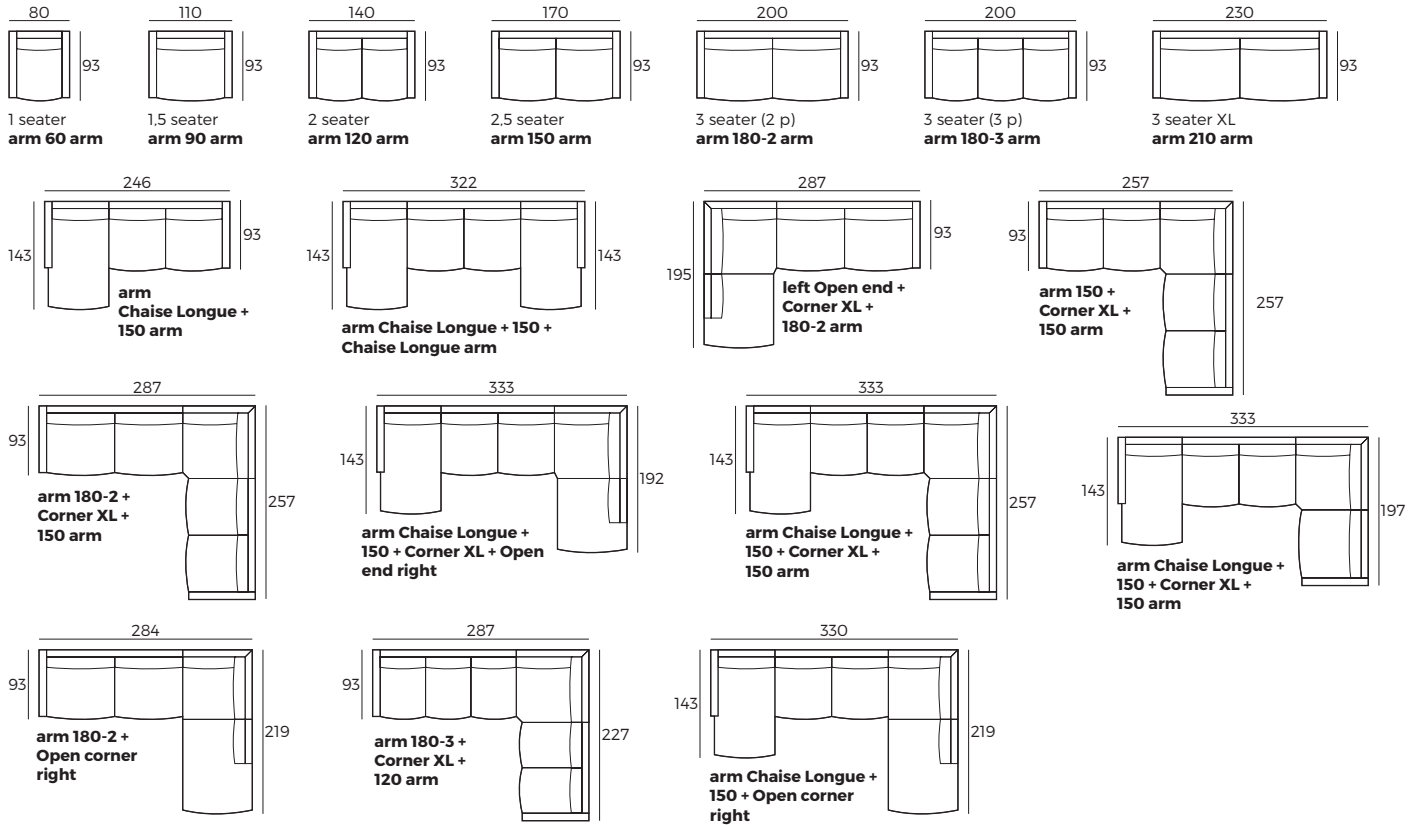

2. Armrests

FANCY

W 11 x D 90 x H 53

MAISON

W 10 x D 90 x H 53

3. Multicolour option

4. Legs

IMPORTANT:

Upholstered furniture is handmade using soft materials, therefore measurements can vary in all modules by up to **+/-2 cm**.

Modules and combinations shown in 2D drawings are left-sided. Modules and combinations can be mirrored from left to right.

For an additional fee, the sides of each seater module can be covered in fabric.

Modules (Measurements with MAISON armrest)

Scale 1:100

MAISON

Modules with armrest (Measurements with MAISON armrest)

Scale 1:100

Combinations (Measurements with MAISON armrest)

Accessories