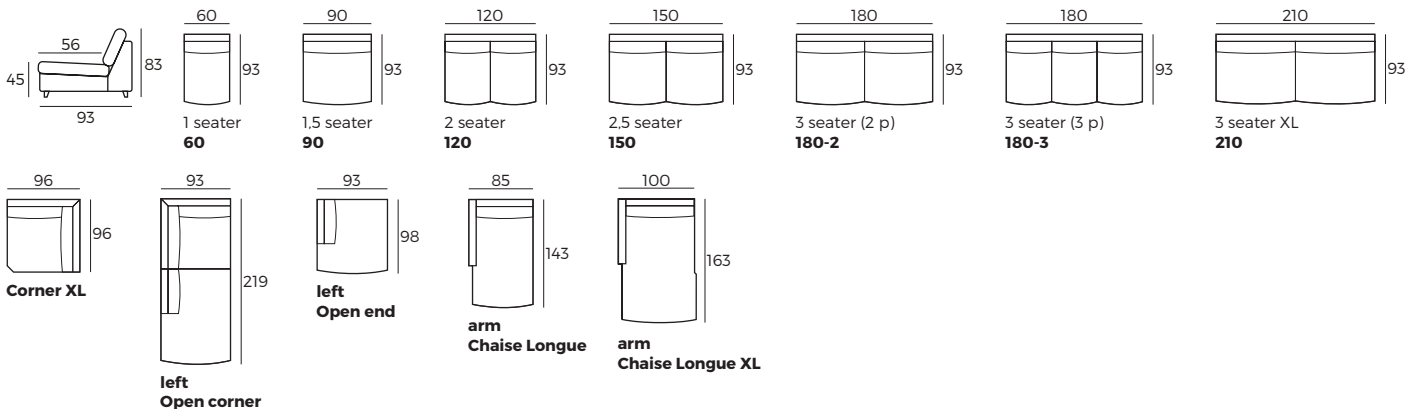

2. Armrests

FANCY

W 11 x D 90 x H 53

MAISON

W 10 x D 90 x H 53

3. Multicolour option

4. Legs

IMPORTANT:

Upholstered furniture is handmade using soft materials, therefore measurements can vary in all modules by up to **+/-2 cm**.

Modules and combinations shown in 2D drawings are left-sided. Modules and combinations can be mirrored from left to right.

For an additional fee, the sides of each seater module can be covered in fabric.

Modules (Measurements with MAISON armrest)

Scale 1:100

MAISON

Modules with armrest (Measurements with MAISON armrest)

Scale 1:100