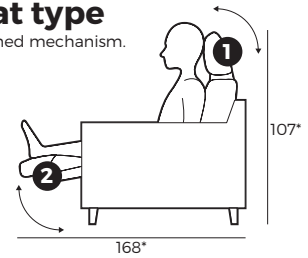

LIVE

VILMERS

LIVE

Comfort

1. Upholstery

* Leather upholstery may require more stitches than fabric upholstery.

2. Headrest & seat type

* Measurements for fully opened mechanism.

- 1 Manual ↗ / Electrical ⌚
- 2 Electrical ⌚

3. Bi-Colour option

4. Legs

IMPORTANT:

Upholstered furniture is handmade using soft materials, therefore measurements can vary in all modules by up to **+/-2 cm**.
Modules and combinations shown in 2D drawings are left-sided. Modules and combinations can be mirrored from left to right.