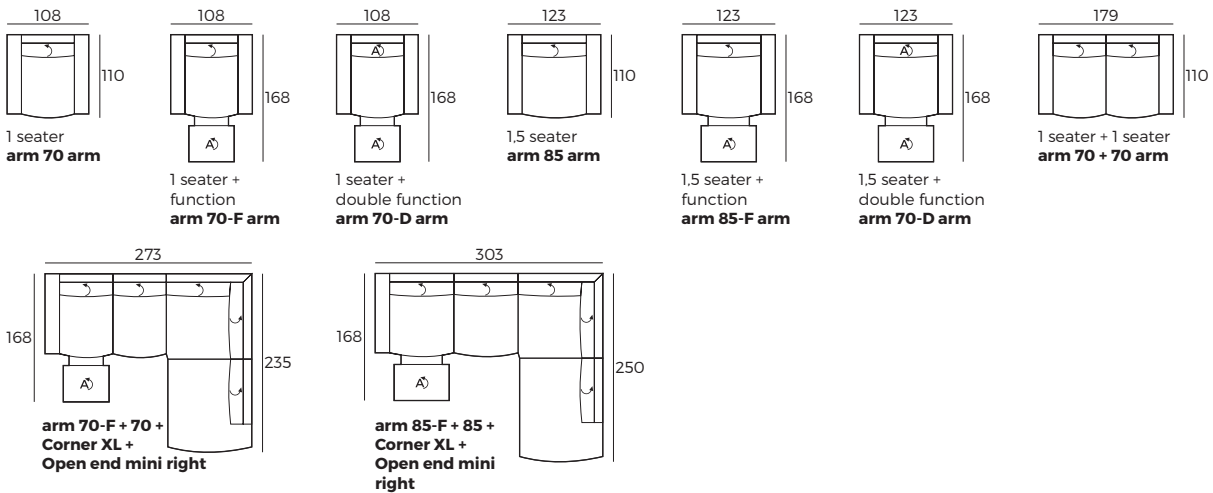

- 1 Manual ↗ / Electrical ⌚
- 2 Electrical ⌚

3. Bi-Colour option

4. Legs

IMPORTANT:

Upholstered furniture is handmade using soft materials, therefore measurements can vary in all modules by up to **+/-2 cm**.
Modules and combinations shown in 2D drawings are left-sided. Modules and combinations can be mirrored from left to right.

Modules

Scale 1:100

Modules

Modules with armrest

Combinations

Accessories

› - manual; Ⓐ - electrical *F - single electric function; *D - double electric function