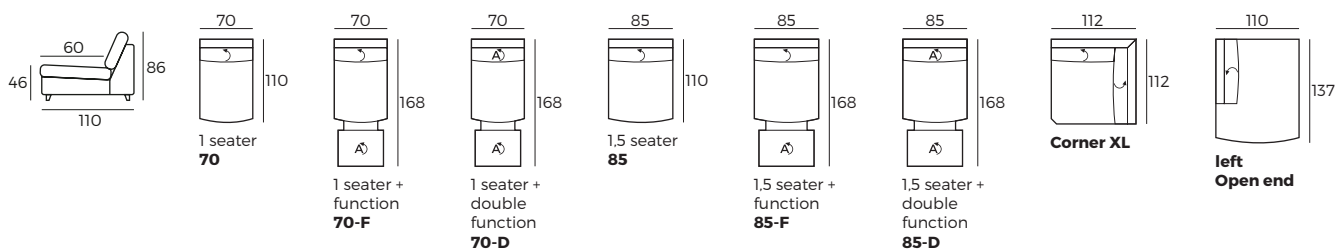

- 1 Manual ↗ / Electrical ⌚
- 2 Electrical ⌚

3. Bi-Colour option

4. Legs

IMPORTANT:

Upholstered furniture is handmade using soft materials, therefore measurements can vary in all modules by up to **+/-2 cm**.
Modules and combinations shown in 2D drawings are left-sided. Modules and combinations can be mirrored from left to right.

Modules

Scale 1:100

Modules

Modules with armrest

Combinations

Accessories

› - manual; Ⓐ - electrical *F - single electric function; *D - double electric function