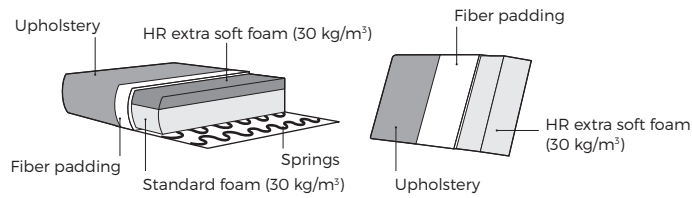

LIVE

VILMERS

LIVE

Comfort

1. Upholstery

* Leather upholstery may require more stitches than fabric upholstery.

2. Headrest & seat type

* Measurements for fully opened mechanism.

- 1 Manual ↗ / Electrical ⌚
- 2 Electrical ⌚

3. Bi-Colour option

4. Legs

IMPORTANT:

Upholstered furniture is handmade using soft materials, therefore measurements can vary in all modules by up to **+/-2 cm**.
Modules and combinations shown in 2D drawings are left-sided. Modules and combinations can be mirrored from left to right.

Modules

Scale 1:100

Modules

Modules with armrest

Combinations

Accessories

› - manual; Ⓐ - electrical *F - single electric function; *D - double electric function