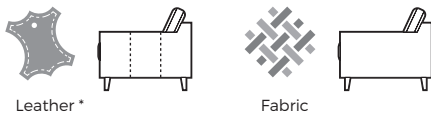

LIVE

VILMERS

LIVE

Comfort

1. Upholstery

* Leather upholstery may require more stitches than fabric upholstery.

2. Headrest & seat type

* Measurements for fully opened mechanism.

- 1 Manual ↗ / Electrical ⌚
- 2 Electrical ⌚

3. Bi-Colour option

4. Legs

IMPORTANT:

Upholstered furniture is handmade using soft materials, therefore measurements can vary in all modules by up to **+/-2 cm**.
Modules and combinations shown in 2D drawings are left-sided. Modules and combinations can be mirrored from left to right.