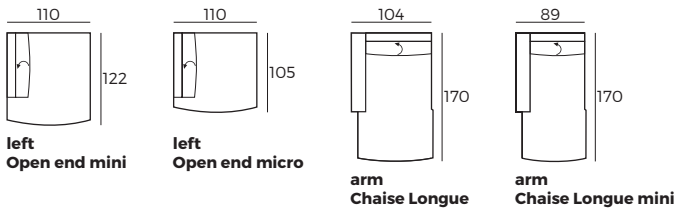

- 1 Manual ↗ / Electrical ⌚
- 2 Electrical ⌚

3. Bi-Colour option

4. Legs

IMPORTANT:

Upholstered furniture is handmade using soft materials, therefore measurements can vary in all modules by up to **+/-2 cm**.
Modules and combinations shown in 2D drawings are left-sided. Modules and combinations can be mirrored from left to right.

Modules

Scale 1:100

Modules

Modules with armrest

Combinations

Accessories

› - manual; Ⓐ - electrical *F - single electric function; *D - double electric function