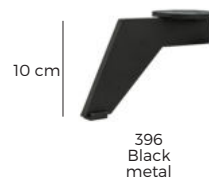

- 1 Manual ↗ / Electrical ⌚
- 2 Electrical ⌚

3. Bi-Colour option

4. Legs

IMPORTANT:

Upholstered furniture is handmade using soft materials, therefore measurements can vary in all modules by up to **+/-2 cm**.
Modules and combinations shown in 2D drawings are left-sided. Modules and combinations can be mirrored from left to right.