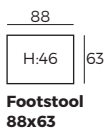

- 1 Manual ↗ / Electrical ⌚
- 2 Electrical ⌚

3. Bi-Colour option

4. Legs

IMPORTANT:

Upholstered furniture is handmade using soft materials, therefore measurements can vary in all modules by up to **+/-2 cm**.
Modules and combinations shown in 2D drawings are left-sided. Modules and combinations can be mirrored from left to right.

Modules

Scale 1:100

Modules

Modules with armrest

Combinations

Accessories

› - manual; Ⓐ - electrical *F - single electric function; *D - double electric function