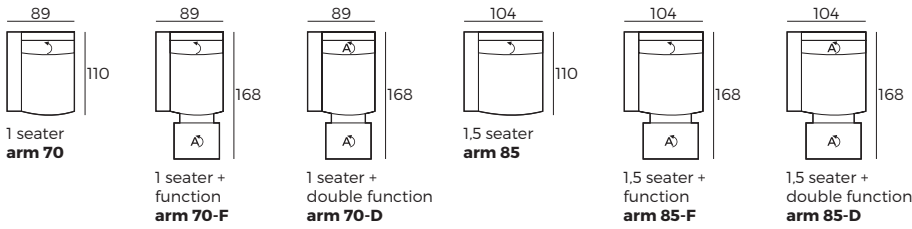

- 1 Manual ↗ / Electrical ⌚
- 2 Electrical ⌚

3. Bi-Colour option

4. Legs

IMPORTANT:

Upholstered furniture is handmade using soft materials, therefore measurements can vary in all modules by up to **+/-2 cm**.
Modules and combinations shown in 2D drawings are left-sided. Modules and combinations can be mirrored from left to right.

Modules

Scale 1:100

Modules

Modules with armrest

Combinations

Accessories

› - manual; Ⓐ - electrical *F - single electric function; *D - double electric function