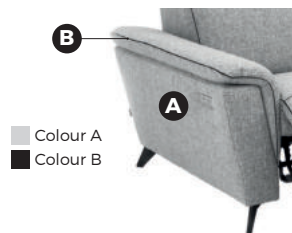

LIVE

VILMERS

LIVE

Comfort

1. Upholstery

* Leather upholstery may require more stitches than fabric upholstery.

2. Headrest & seat type

* Measurements for fully opened mechanism.

- 1 Manual ↗ / Electrical ⌚
- 2 Electrical ⌚

3. Bi-Colour option

4. Legs

IMPORTANT:

Upholstered furniture is handmade using soft materials, therefore measurements can vary in all modules by up to **+/-2 cm**.
Modules and combinations shown in 2D drawings are left-sided. Modules and combinations can be mirrored from left to right.