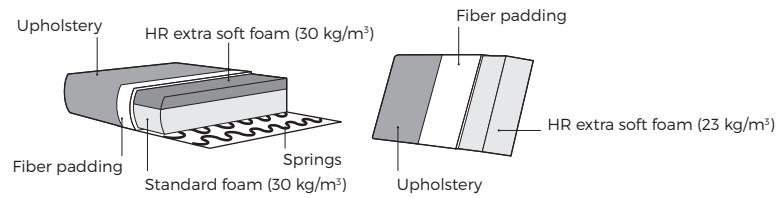

LAURE

VILMERS

LAURE

Comfort

1. Upholstery

Leather*

Fabric

* Leather upholstery may require more stitches than fabric upholstery.

2. Headrest & seat type

*Measurements with fully opened mechanism

- 1 Manual ↶ / Electrical ⚡
- 2 Electrical ⚡

3. Multicolour Option

8 cm

4. Legs

396
Black
metal

IMPORTANT:

Upholstered furniture is handmade using soft materials, therefore measurements can vary in all modules by up to **+/-2 cm**.
Modules and combinations shown in 2D drawings are left-sided. Modules and combinations can be mirrored from left to right.