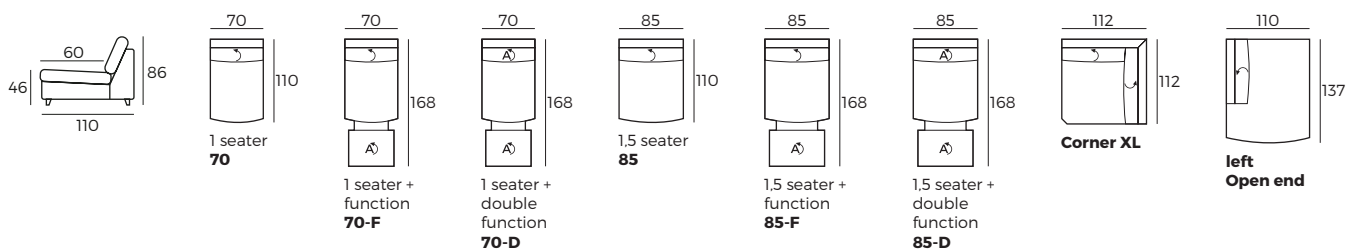

Modules

Scale 1:100

REST ASSURED
vilmers.com