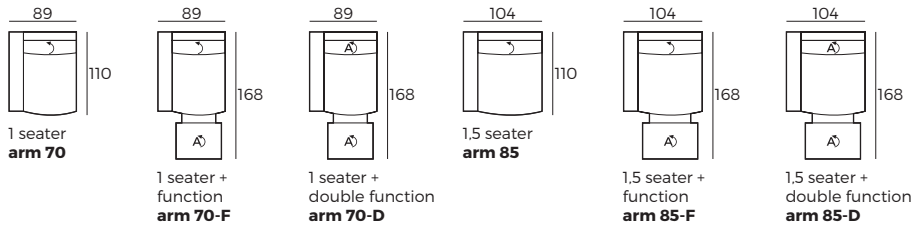

2. Headrest & seat type

*Measurements with fully opened mechanism

- 1 Manual ↶ / Electrical ⚡
- 2 Electrical ⚡

3. Multicolour Option

8 cm

4. Legs

396
Black
metal

IMPORTANT:

Upholstered furniture is handmade using soft materials, therefore measurements can vary in all modules by up to **+/-2 cm**.
Modules and combinations shown in 2D drawings are left-sided. Modules and combinations can be mirrored from left to right.

Modules

Scale 1:100

REST ASSURED
vilmers.com

Modules

Modules with armrest

Combinations

Accessories

∩ - manual; Ⓐ - electrical *F - single electric function; *D - double electric function