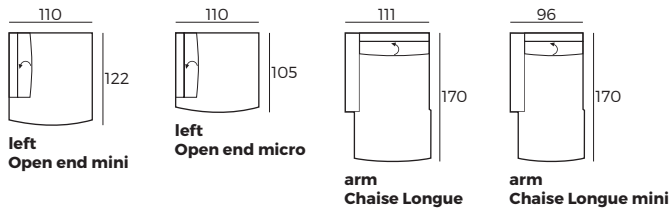

2. Headrest & seat type

*Measurements with fully opened mechanism

- 1 Manual ↶ / Electrical ⚡
- 2 Electrical ⚡

3. Multicolour Option

8 cm

4. Legs

396
Black
metal

IMPORTANT:

Upholstered furniture is handmade using soft materials, therefore measurements can vary in all modules by up to **+/-2 cm**.
Modules and combinations shown in 2D drawings are left-sided. Modules and combinations can be mirrored from left to right.

Modules

Scale 1:100

REST ASSURED
vilmers.com

Modules

Modules with armrest

Combinations

Accessories

∩ - manual; Ⓐ - electrical *F - single electric function; *D - double electric function