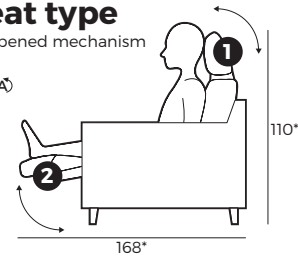

LAURE

VILMERS

LAURE

Comfort

1. Upholstery

Leather*

Fabric

* Leather upholstery may require more stitches than fabric upholstery.

2. Headrest & seat type

*Measurements with fully opened mechanism

- 1 Manual ↶ / Electrical ⚡
- 2 Electrical ⚡

3. Multicolour Option

8 cm

4. Legs

396
Black
metal

IMPORTANT:

Upholstered furniture is handmade using soft materials, therefore measurements can vary in all modules by up to **+/-2 cm**.
Modules and combinations shown in 2D drawings are left-sided. Modules and combinations can be mirrored from left to right.