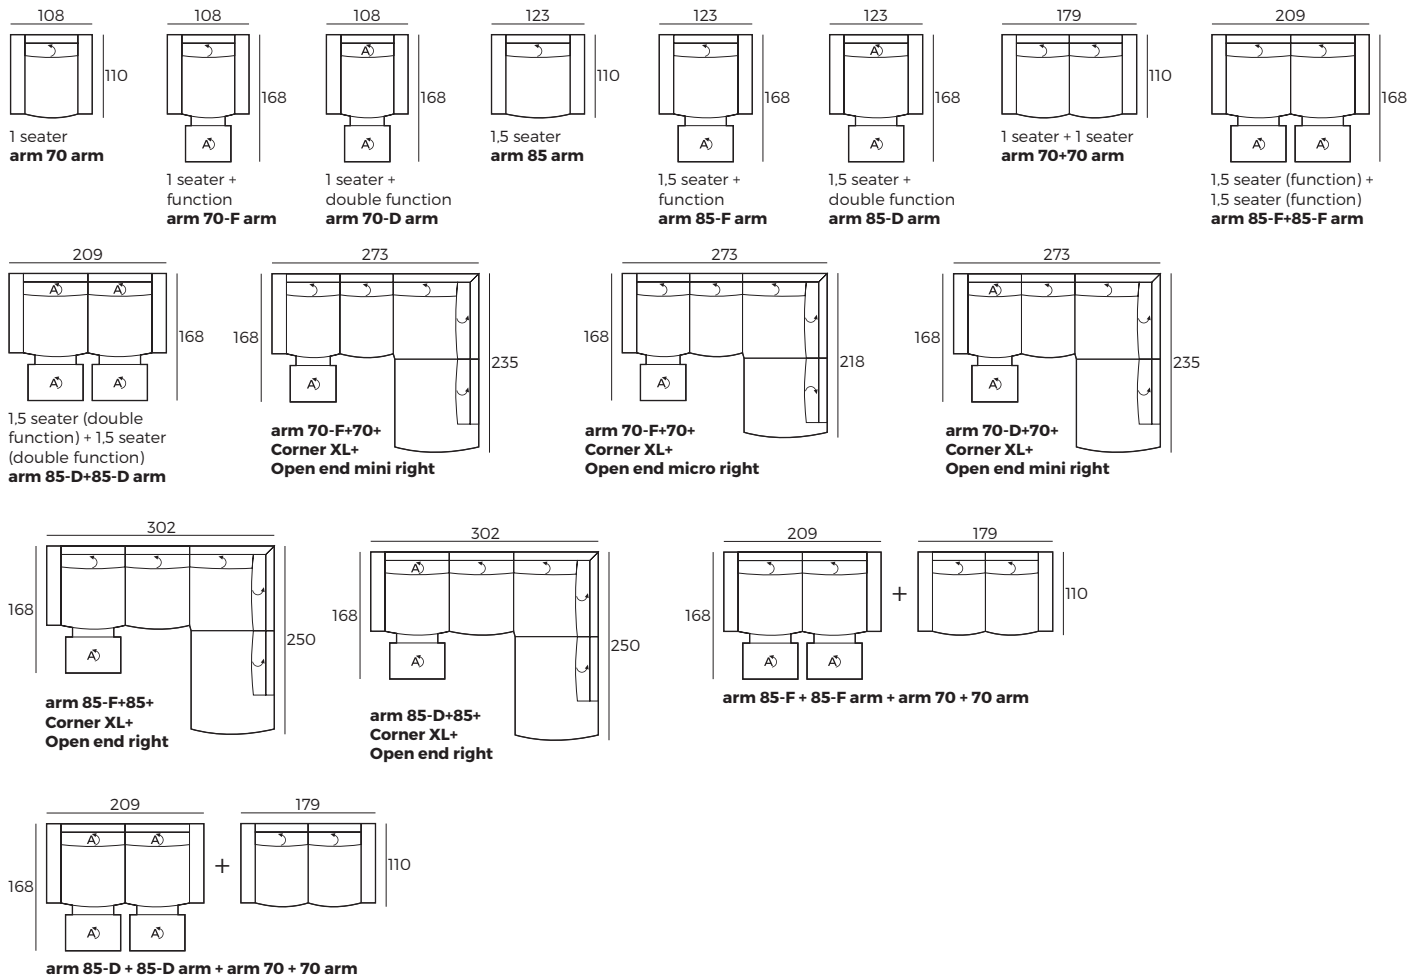

2. Headrest & seat type

*Measurements with fully opened mechanism

- 1 Manual ↶ / Electrical ⚡
- 2 Electrical ⚡

3. Multicolour Option

8 cm

4. Legs

396
Black
metal

IMPORTANT:

Upholstered furniture is handmade using soft materials, therefore measurements can vary in all modules by up to **+/-2 cm**.
Modules and combinations shown in 2D drawings are left-sided. Modules and combinations can be mirrored from left to right.

Modules

Scale 1:100

REST ASSURED
vilmers.com

Modules

Modules with armrest

Combinations

Accessories

∩ - manual; Ⓐ - electrical *F - single electric function; *D - double electric function