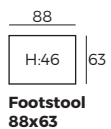

2. Headrest & seat type

*Measurements with fully opened mechanism

- 1 Manual ↶ / Electrical ⚡
- 2 Electrical ⚡

3. Multicolour Option

8 cm

4. Legs

396
Black
metal

IMPORTANT:

Upholstered furniture is handmade using soft materials, therefore measurements can vary in all modules by up to **+/-2 cm**.
Modules and combinations shown in 2D drawings are left-sided. Modules and combinations can be mirrored from left to right.

Modules

Scale 1:100

REST ASSURED
vilmers.com

Modules

Modules with armrest

Combinations

Accessories

∩ - manual; Ⓐ - electrical *F - single electric function; *D - double electric function