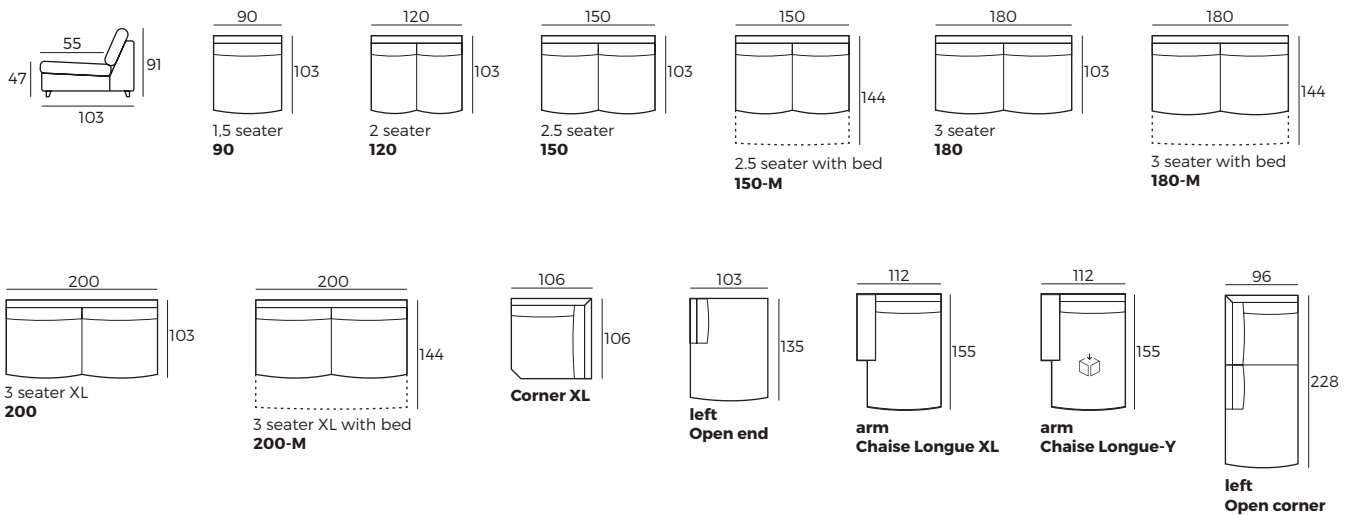

HAZEL

VILMERS

HAZEL

Comfort

1. Upholstery

2. Legs

IMPORTANT:

Upholstered furniture is handmade using soft materials, therefore measurements can vary in all modules by up to **+/-2 cm**.
Modules and combinations shown in 2D drawings are left-sided. Modules and combinations can be mirrored from left to right.

Modules

Scale 1:100

HAZEL

Modules with armrest

Scale 1:100

Combinations

Accessories