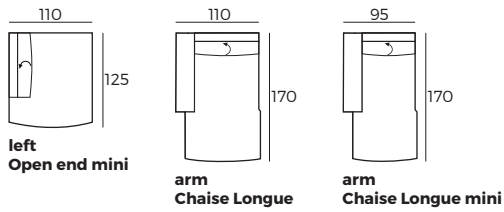

- 1 Manual ↗ / Electrical ⤴
- 2 Electrical ⤴

3. Armrests

OMEGA* W 3 x D 104 x H 55
RIVER W 18 x D 104 x H 55
GABY W 25 x D 104 x H 55

4. Multicolour option

5. Legs

IMPORTANT:

Upholstered furniture is handmade using soft materials, therefore measurements can vary in all modules by up to **+/-2 cm**.
 Modules and combinations shown in 2D drawings are left-sided. Modules and combinations can be mirrored from left to right.

Modules (Measurements with GABY armrest)

Scale 1:100

DREAMER

Modules (Measurements with GABY armrest)

Scale 1:100

Modules with armrest (Measurements with GABY armrest)

Combinations (Measurements with GABY armrest)