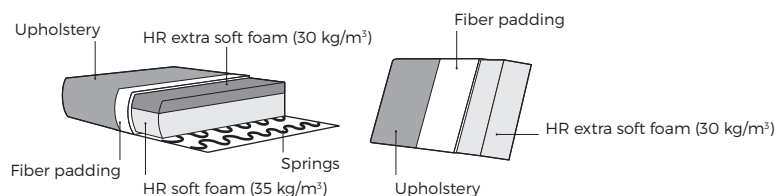

DREAMER

VILMERS

DREAMER

Comfort

1. Upholstery

* Leather upholstery may require more stitches than fabric upholstery.

2. Headrest & seat type

*Measurements with fully opened mechanism

- 1 Manual ↗ / Electrical ⤴
- 2 Electrical ⤴

3. Armrests

OMEGA* W 3 x D 104 x H 55
RIVER W 18 x D 104 x H 55
GABY W 25 x D 104 x H 55

4. Multicolour option

5. Legs

IMPORTANT:

Upholstered furniture is handmade using soft materials, therefore measurements can vary in all modules by up to **+/-2 cm**.
 Modules and combinations shown in 2D drawings are left-sided. Modules and combinations can be mirrored from left to right.