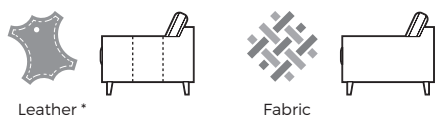

DREAMER

VILMERS

DREAMER

Comfort

1. Upholstery

* Leather upholstery may require more stitches than fabric upholstery.

2. Headrest & seat type

*Measurements with fully opened mechanism

- 1 Manual ↗ / Electrical ⤴
- 2 Electrical ⤴

3. Armrests

OMEGA* W 3 x D 104 x H 55
RIVER W 18 x D 104 x H 55
GABY W 25 x D 104 x H 55

4. Multicolour option

5. Legs

IMPORTANT:

Upholstered furniture is handmade using soft materials, therefore measurements can vary in all modules by up to **+/-2 cm**.
 Modules and combinations shown in 2D drawings are left-sided. Modules and combinations can be mirrored from left to right.