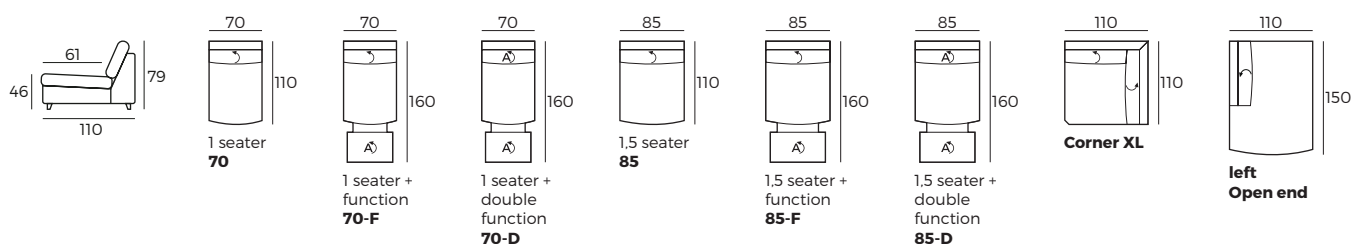

- 1 Manual ↗ / Electrical ⤴
- 2 Electrical ⤴

3. Armrests

OMEGA* W 3 x D 104 x H 55
RIVER W 18 x D 104 x H 55
GABY W 25 x D 104 x H 55

4. Multicolour option

5. Legs

IMPORTANT:

Upholstered furniture is handmade using soft materials, therefore measurements can vary in all modules by up to **+/-2 cm**.
 Modules and combinations shown in 2D drawings are left-sided. Modules and combinations can be mirrored from left to right.

Modules (Measurements with GABY armrest)

Scale 1:100

DREAMER

Modules (Measurements with GABY armrest)

Scale 1:100

Modules with armrest (Measurements with GABY armrest)

Combinations (Measurements with GABY armrest)