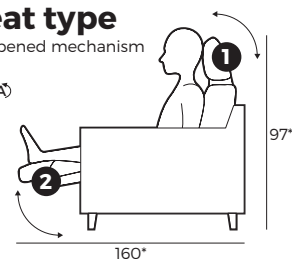

DREAMER

VILMERS

DREAMER

Comfort

1. Upholstery

* Leather upholstery may require more stitches than fabric upholstery.

2. Headrest & seat type

*Measurements with fully opened mechanism

- 1 Manual ↗ / Electrical ⤴
- 2 Electrical ⤴

3. Armrests

OMEGA* W 3 x D 104 x H 55
RIVER W 18 x D 104 x H 55
GABY W 25 x D 104 x H 55

4. Multicolour option

5. Legs

IMPORTANT:

Upholstered furniture is handmade using soft materials, therefore measurements can vary in all modules by up to **+/-2 cm**.
 Modules and combinations shown in 2D drawings are left-sided. Modules and combinations can be mirrored from left to right.