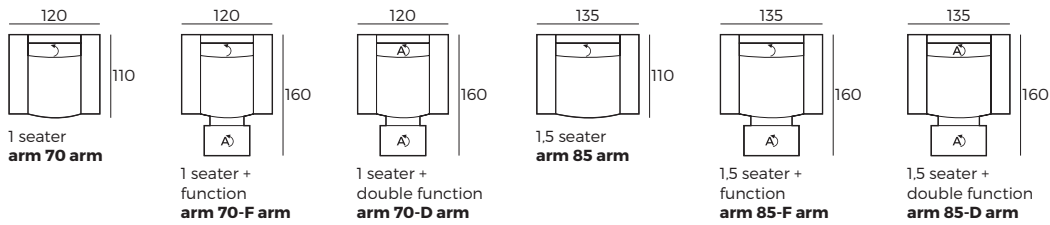

- 1 Manual ↗ / Electrical ⤴
- 2 Electrical ⤴

3. Armrests

OMEGA* W 3 x D 104 x H 55
RIVER W 18 x D 104 x H 55
GABY W 25 x D 104 x H 55

4. Multicolour option

5. Legs

IMPORTANT:

Upholstered furniture is handmade using soft materials, therefore measurements can vary in all modules by up to **+/-2 cm**.
 Modules and combinations shown in 2D drawings are left-sided. Modules and combinations can be mirrored from left to right.

Modules (Measurements with GABY armrest)

Scale 1:100

DREAMER

Modules (Measurements with GABY armrest)

Scale 1:100

Modules with armrest (Measurements with GABY armrest)

Combinations (Measurements with GABY armrest)