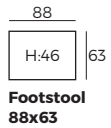

› - manual; Ⓐ - electrical; *F - single electric function; *D - double electric function