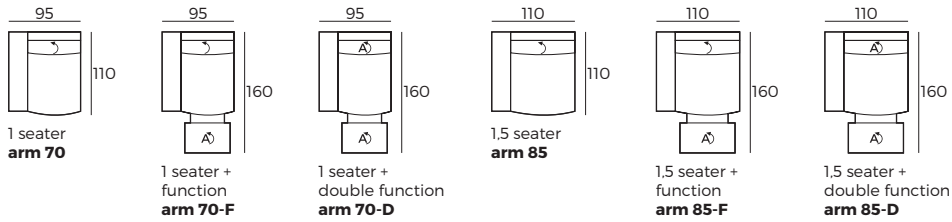

- 1 Manual ↗ / Electrical ⤴
- 2 Electrical ⤴

3. Armrests

OMEGA* W 3 x D 104 x H 55
RIVER W 18 x D 104 x H 55
GABY W 25 x D 104 x H 55

4. Multicolour option

5. Legs

IMPORTANT:

Upholstered furniture is handmade using soft materials, therefore measurements can vary in all modules by up to **+/-2 cm**.
 Modules and combinations shown in 2D drawings are left-sided. Modules and combinations can be mirrored from left to right.

Modules (Measurements with GABY armrest)

Scale 1:100

DREAMER

Modules (Measurements with GABY armrest)

Scale 1:100

Modules with armrest (Measurements with GABY armrest)

Combinations (Measurements with GABY armrest)