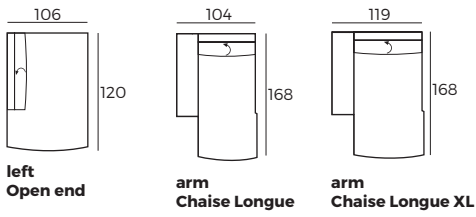

3. Multicolour option

4. Legs

IMPORTANT:

Upholstered furniture is handmade using soft materials therefore measurements may vary up to **+/- 2 cm**.
Modules and combinations shown in 2D drawings are left-sided. Modules and combinations can be mirrored from left to right.

Modules

Scale 1:100

CRICKET

Modules

Scale 1:100

Modules with armrest

Scale 1:100

Combinations