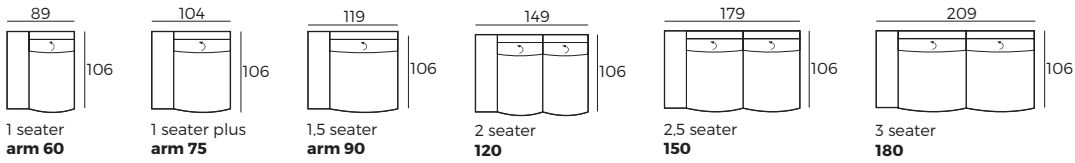

3. Multicolour option

4. Legs

IMPORTANT:

Upholstered furniture is handmade using soft materials therefore measurements may vary up to **+/- 2 cm**.
Modules and combinations shown in 2D drawings are left-sided. Modules and combinations can be mirrored from left to right.

Modules

Scale 1:100

CRICKET

Modules

Scale 1:100

Modules with armrest

Scale 1:100

Combinations