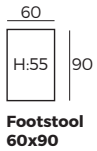

Accessories