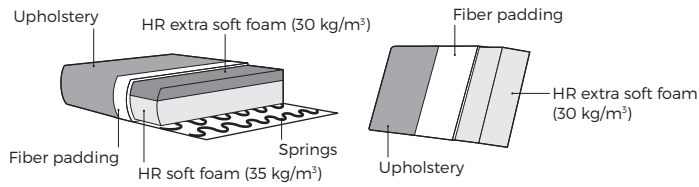

CRICKET

VILMERS

CRICKET

Comfort

1. Upholstery

2. Headrest type

* Measurements for fully opened mechanism.

1 Manual ↻

3. Multicolour option

4. Legs

IMPORTANT:

Upholstered furniture is handmade using soft materials therefore measurements may vary up to **+/- 2 cm**.
Modules and combinations shown in 2D drawings are left-sided. Modules and combinations can be mirrored from left to right.