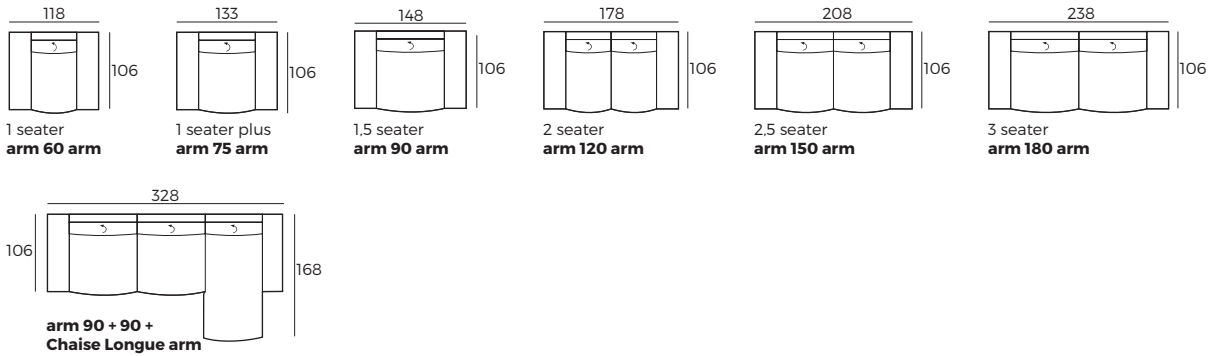

3. Multicolour option

4. Legs

IMPORTANT:

Upholstered furniture is handmade using soft materials therefore measurements may vary up to **+/- 2 cm**.
Modules and combinations shown in 2D drawings are left-sided. Modules and combinations can be mirrored from left to right.

Modules

Scale 1:100

CRICKET

Modules

Scale 1:100

Modules with armrest

Scale 1:100

Combinations