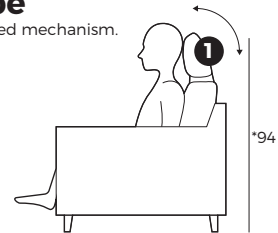

CRICKET

VILMERS

CRICKET

Comfort

1. Upholstery

2. Headrest type

* Measurements for fully opened mechanism.

1 Manual ↻

3. Multicolour option

4. Legs

IMPORTANT:

Upholstered furniture is handmade using soft materials therefore measurements may vary up to **+/- 2 cm**.
Modules and combinations shown in 2D drawings are left-sided. Modules and combinations can be mirrored from left to right.