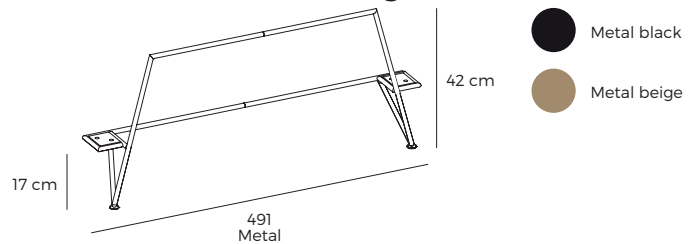

CRICKET

VILMERS

CRICKET

Comfort

1. Upholstery

2. Headrest type

* Measurements for fully opened mechanism.

1 Manual ↻

3. Multicolour option

4. Legs

IMPORTANT:

Upholstered furniture is handmade using soft materials therefore measurements may vary up to **+/- 2 cm**.
Modules and combinations shown in 2D drawings are left-sided. Modules and combinations can be mirrored from left to right.