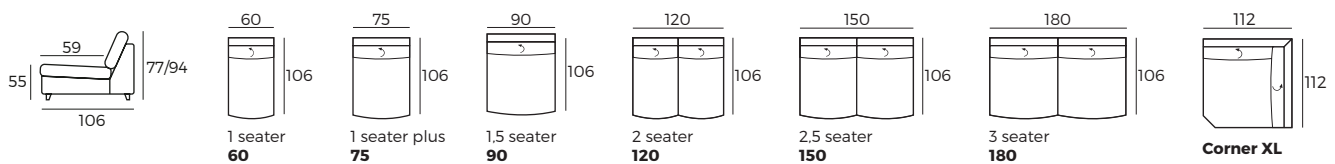

CRICKET

VILMERS

CRICKET

Comfort

1. Upholstery

2. Headrest type

* Measurements for fully opened mechanism.

1 Manual ↻

3. Multicolour option

4. Legs

IMPORTANT:

Upholstered furniture is handmade using soft materials therefore measurements may vary up to **+/- 2 cm**.
Modules and combinations shown in 2D drawings are left-sided. Modules and combinations can be mirrored from left to right.

Modules

Scale 1:100

CRICKET

Modules

Scale 1:100

Modules with armrest

Scale 1:100

Combinations