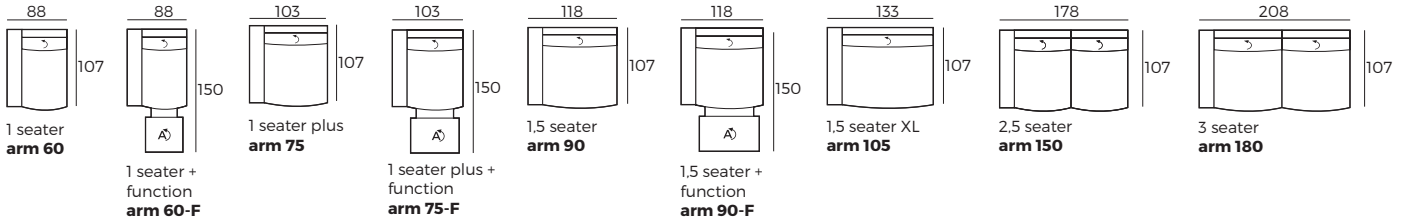

3. Multicolour option

4. Legs

IMPORTANT:

Upholstered furniture is handmade using soft materials, therefore measurements can vary in all modules by up to **+/-2cm**.
Modules and combinations shown in 2D drawings are left-sided. Modules and combinations can be mirrored from left to right.

Modules

Scale 1:100

ALPINE

Modules

Scale 1:100

Modules with armrest

Scale 1:100

Combinations