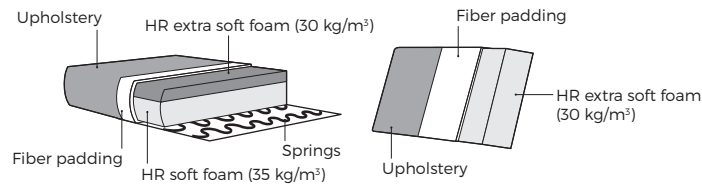

ALPINE

VILMERS

ALPINE

Comfort

1. Upholstery

2. Headrest & seat type

* Measurements for fully opened mechanism.

- 1 Manual ↶
- 2 Electrical ↷

3. Multicolour option

4. Legs

IMPORTANT:

Upholstered furniture is handmade using soft materials, therefore measurements can vary in all modules by up to **+/-2cm**.
Modules and combinations shown in 2D drawings are left-sided. Modules and combinations can be mirrored from left to right.