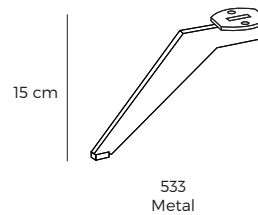

ALPINE

VILMERS

ALPINE

Comfort

1. Upholstery

2. Headrest & seat type

* Measurements for fully opened mechanism.

- 1 Manual ↶
- 2 Electrical ↷

3. Multicolour option

4. Legs

IMPORTANT:

Upholstered furniture is handmade using soft materials, therefore measurements can vary in all modules by up to **+/-2cm**.
Modules and combinations shown in 2D drawings are left-sided. Modules and combinations can be mirrored from left to right.