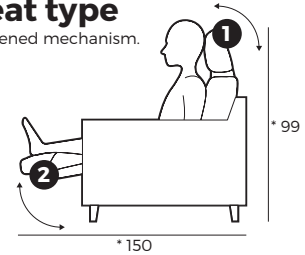

ALPINE

VILMERS

ALPINE

Comfort

1. Upholstery

2. Headrest & seat type

* Measurements for fully opened mechanism.

- 1 Manual ↶
- 2 Electrical ↷

3. Multicolour option

4. Legs

IMPORTANT:

Upholstered furniture is handmade using soft materials, therefore measurements can vary in all modules by up to **+/-2cm**.
Modules and combinations shown in 2D drawings are left-sided. Modules and combinations can be mirrored from left to right.