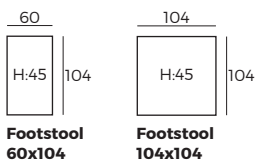

Accessories

↵ - manual; Ⓐ - electrical; *F - single electric function