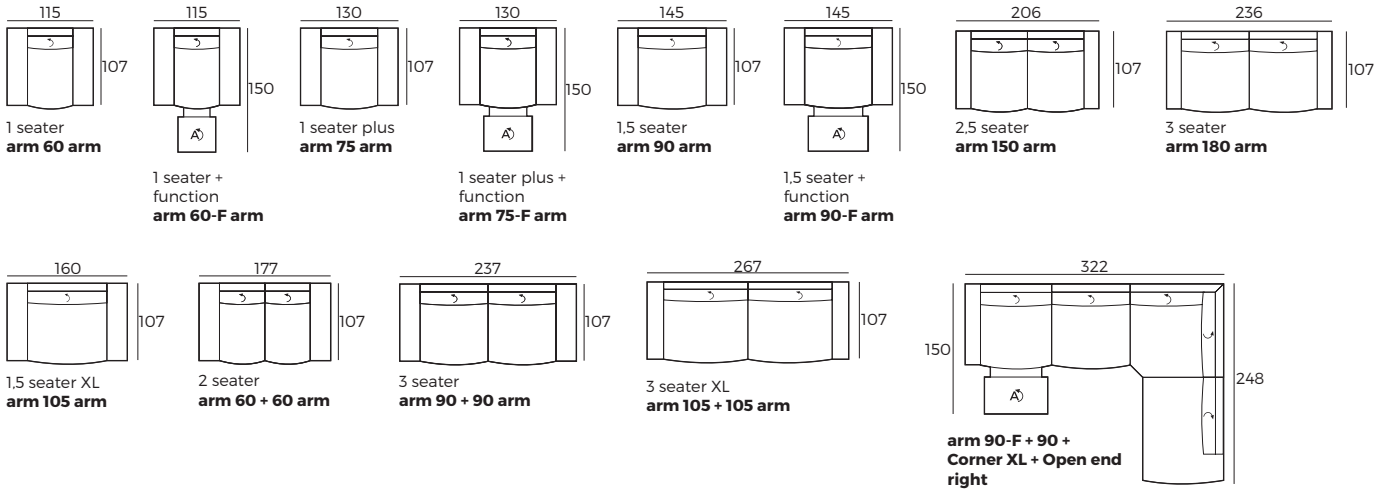

3. Multicolour option

4. Legs

IMPORTANT:

Upholstered furniture is handmade using soft materials, therefore measurements can vary in all modules by up to **+/-2cm**.
Modules and combinations shown in 2D drawings are left-sided. Modules and combinations can be mirrored from left to right.

Modules

Scale 1:100

ALPINE

Modules

Scale 1:100

Modules with armrest

Scale 1:100

Combinations