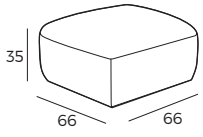

2. Rotation function

Rotates 360°

3. Legs

Black metal

IMPORTANT:

Upholstered furniture is handmade using soft materials, therefore measurements can vary in all modules by up to **+/-2 cm**.

Measurements

Scale 1:35

OASIS

Accessories

Footstool
66x66

Scale 1:65

Neckrest
No. 39