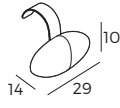

Scale 1:65

Neckrest
No. 39