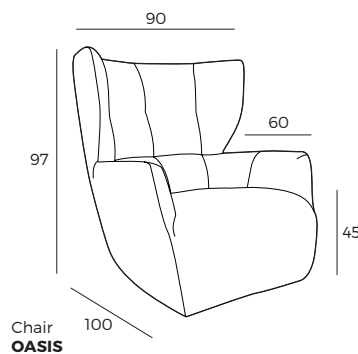

2. Rotation function

Rotates 360°

3. Legs

Black metal

IMPORTANT:

Upholstered furniture is handmade using soft materials, therefore measurements can vary in all modules by up to **+/-2 cm**.

Measurements

Scale 1:35

OASIS

Accessories

Footstool
66x66

Scale 1:65

Neckrest
No. 39