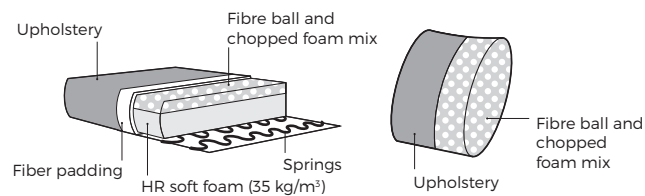

MANDARINE

VILMERS

MANDARINE

Comfort

1. Upholstery

Fabric

2. Rotation function

Rotates 360°

3. Legs

IMPORTANT:

Upholstered furniture is handmade using soft materials, therefore measurements can vary in all modules by up to **+/-2 cm**.

Measurements

2 seater
arm 120 arm

2 seater with swivel mechanism
arm 120-S arm