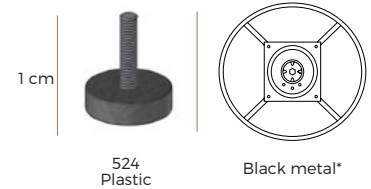

3. Legs

IMPORTANT:

Upholstered furniture is handmade using soft materials, therefore measurements can vary in all modules by up to **+/-2 cm**.

Measurements

2 seater
arm 120 arm

2 seater with swivel mechanism
arm 120-S arm