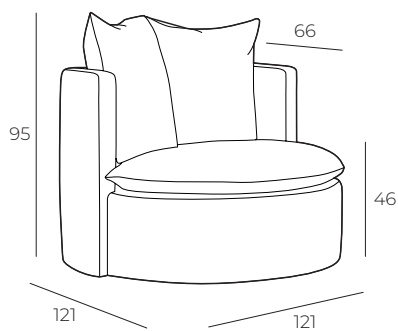

MANDARINE

VILMERS

MANDARINE

Comfort

1. Upholstery

Fabric

2. Rotation function

Rotates 360°

3. Legs

IMPORTANT:

Upholstered furniture is handmade using soft materials, therefore measurements can vary in all modules by up to **+/-2 cm**.

Measurements

2 seater
arm 120 arm

2 seater with swivel mechanism
arm 120-S arm