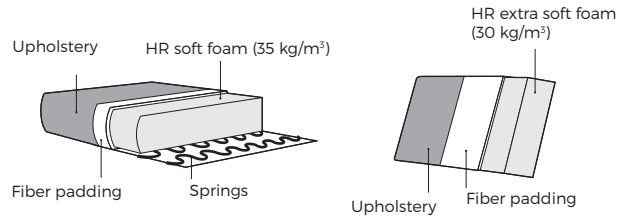

DUNE

VILMERS

DUNE

Comfort

1. Upholstery

Leather*

Fabric

* Leather upholstery may require more stitches than fabric upholstery.

2. Rotation function

Rotates 360°

3. Legs

Black metal

IMPORTANT:

Upholstered furniture is handmade using soft materials, therefore measurements can vary in all modules by up to +/- 2cm.

Measurements

Scale 1:35