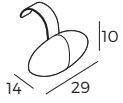

2. Rotation function

Rotates 360°

3. Legs

Black metal

IMPORTANT:

Upholstered furniture is handmade using soft materials, therefore measurements can vary in all modules by up to +/- 2cm.

Measurements

Scale 1:35

Chair
BAY

BAY

Accessories

Scale 1:65

**Neckrest
No. 39**