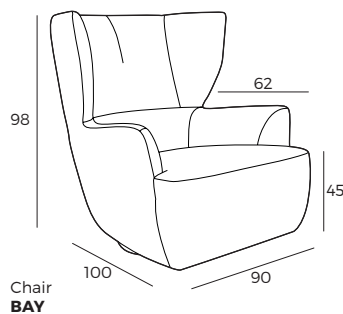

2. Rotation function

Rotates 360°

3. Legs

Black metal

IMPORTANT:

Upholstered furniture is handmade using soft materials, therefore measurements can vary in all modules by up to +/- 2cm.

Measurements

Scale 1:35

Chair
BAY

BAY

Accessories

Scale 1:65

**Neckrest
No. 39**