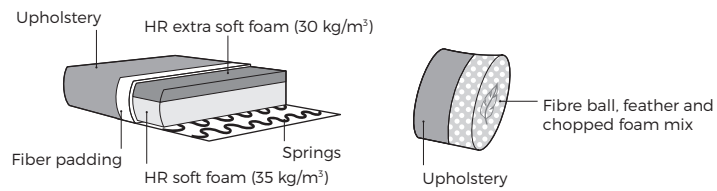

ASTER

VILMERS

ASTER

Comfort

1. Upholstery

Fabric

2. Rotation and gliding function

3. Legs

Black metal

IMPORTANT:

Upholstered furniture is handmade using soft materials, therefore measurements can vary in all modules by up to **+/-2 cm**.

Measurements

Scale 1:35

Chair
ASTER