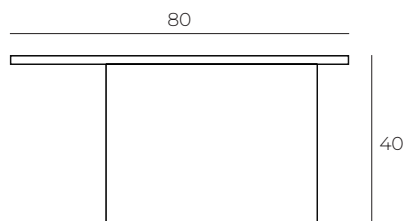

DAHLIA

by STAN JOLY

VILMERS
vilmers.com

DAHLIA by STAN JOLY

TECHNICAL DATA

MEASUREMENTS

COLOR / CODES

Frame and top - Black oak
DAHLIA-0001