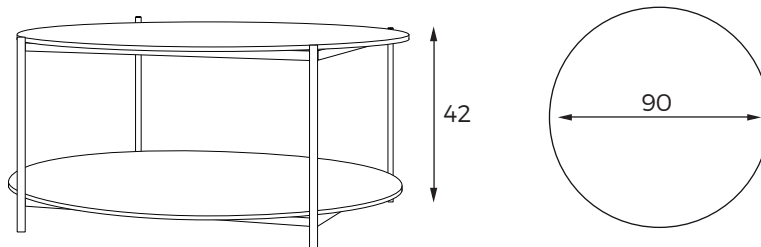

FORMAT

by BÖTTCHER & KAYSER

VILMERS
vilmers.com

FORMAT side table is a very elegant and timeless family of tables with two levels in very formats of the table tops, that gives the table three complete different designs. The connecting element is the frame in three sizes. The upper and lower table tops lie in it, with three different, geometric table top formats to choose from. Available are the circular table top, the oblong table top and the square table top. These give the table its three different shapes and characters. The tables are available in black frame with matching table tops: Black oak, White marble and black glass.

TECHNICAL DATA

Example: Frame - Black metal, Top - Black glass.

MEASUREMENTS

COLOR / CODES

Frame - Black metal +
Top - Black glass
FORMAT-007

Frame - Black metal +
Top - Black oak
FORMAT-016

Frame - Black metal +
Top - White marble
FORMAT-026

Example: Frame - Black metal, Top - Black glass.

MEASUREMENTS

COLOR / CODES

Frame - Black metal +
Top - Black glass
FORMAT-008

Frame - Black metal +
Top - Black oak
FORMAT-017

Frame - Black metal +
Top - White marble
FORMAT-024