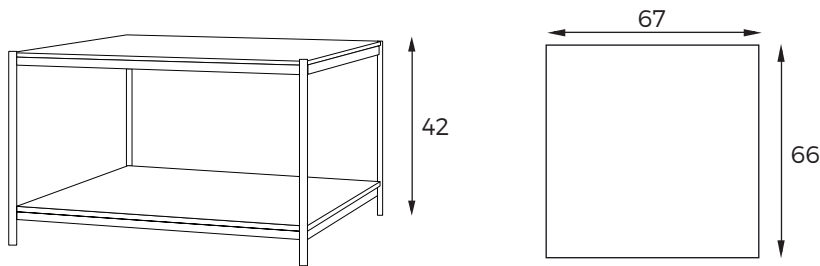

FORMAT

by BÖTTCHER & KAYSER

VILMERS
vilmers.com

FORMAT side table is a very elegant and timeless family of tables with two levels in very formats of the table tops, that gives the table three complete different designs. The connecting element is the frame in three sizes. The upper and lower table tops lie in it, with three different, geometric table top formats to choose from. Available are the circular table top, the oblong table top and the square table top. These give the table its three different shapes and characters. The tables are available in black frame with matching table tops: Black oak, White marble and black glass.

TECHNICAL DATA

Example: Frame - Black metal, Top - Black glass.

MEASUREMENTS

COLOR / CODES

Frame - Black metal +
Top - Black glass
FORMAT-007

Frame - Black metal +
Top - Black oak
FORMAT-016

Frame - Black metal +
Top - White marble
FORMAT-026

Example: Frame - Black metal, Top - Black glass.

MEASUREMENTS

COLOR / CODES

Frame - Black metal +
Top - Black glass
FORMAT-008

Frame - Black metal +
Top - Black oak
FORMAT-017

Frame - Black metal +
Top - White marble
FORMAT-024