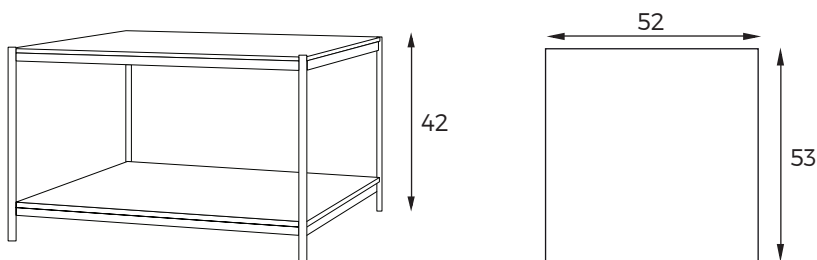

FORMAT

by BÖTTCHER & KAYSER

VILMERS
vilmers.com

FORMAT side table is a very elegant and timeless family of tables with two levels in very formats of the table tops, that gives the table three complete different designs. The connecting element is the frame in three sizes. The upper and lower table tops lie in it, with three different, geometric table top formats to choose from. Available are the circular table top, the oblong table top and the square table top. These give the table its three different shapes and characters. The tables are available in black frame with matching table tops: Black oak, White marble and black glass.

Example: Frame - Black metal, Top - Black glass.

MEASUREMENTS

COLOR / CODES

Frame - Black metal +
Top - Black glass
FORMAT-008

Frame - Black metal +
Top - Black oak
FORMAT-017

Frame - Black metal +
Top - White marble
FORMAT-024

TECHNICAL DATA

Example: Frame - Black metal, Top - Black glass.

MEASUREMENTS

COLOR / CODES

Frame - Black metal +
Top - Black glass
FORMAT-009

Frame - Black metal +
Top - Black oak
FORMAT-018

Frame - Black metal +
Top - White marble
FORMAT-025

Example: Frame - Black metal, Top - Black glass.

MEASUREMENTS

COLOR / CODES

Frame - Black metal +
Top - Black glass
FORMAT-004

Frame - Black metal +
Top - Black oak
FORMAT-013

Frame - Black metal +
Top - White marble
FORMAT-021