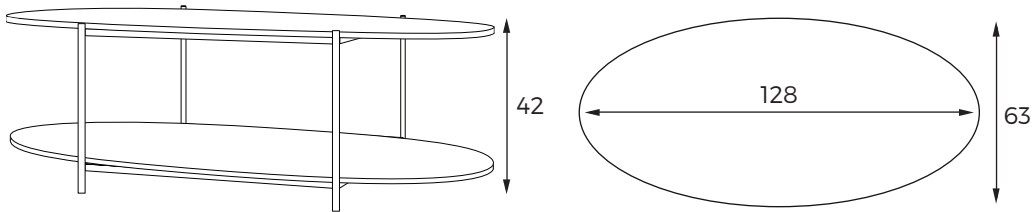

FORMAT

by BÖTTCHER & KAYSER

VILMERS
vilmers.com

FORMAT side table is a very elegant and timeless family of tables with two levels in very formats of the table tops, that gives the table three complete different designs. The connecting element is the frame in three sizes. The upper and lower table tops lie in it, with three different, geometric table top formats to choose from. Available are the circular table top, the oblong table top and the square table top. These give the table its three different shapes and characters. The tables are available in black frame with matching table tops: Black oak, White marble and black glass.

TECHNICAL DATA

Example: Frame - Black metal, Top - Black glass.

MEASUREMENTS

COLOR / CODES

Frame - Black metal +
Top - Black glass
FORMAT-007

Frame - Black metal +
Top - Black oak
FORMAT-016

Frame - Black metal +
Top - White marble
FORMAT-026

Example: Frame - Black metal, Top - Black glass.

MEASUREMENTS

COLOR / CODES

Frame - Black metal +
Top - Black glass
FORMAT-008

Frame - Black metal +
Top - Black oak
FORMAT-017

Frame - Black metal +
Top - White marble
FORMAT-024

TECHNICAL DATA

Example: Frame - Black metal, Top - Black glass.

MEASUREMENTS

COLOR / CODES

Frame - Black metal +
Top - Black glass
FORMAT-009

Frame - Black metal +
Top - Black oak
FORMAT-018

Frame - Black metal +
Top - White marble
FORMAT-025