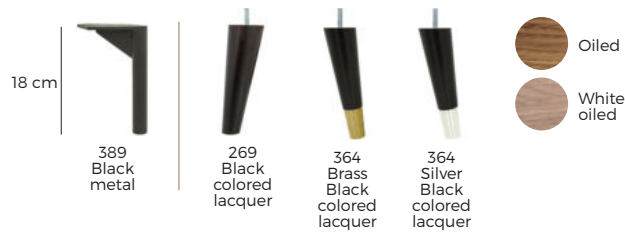

Suny

VILMERS

Suny

Comfort

1. Upholstery

2. Legs

IMPORTANT:

Upholstered furniture is handmade using soft materials, therefore measurements can vary in all modules by up to **+/-2 cm**.
Modules and combinations shown in 2D drawings are left-sided. Modules and combinations can be mirrored from left to right.

Modules

Scale 1:100

Suny

Modules with armrest

Scale 1:100

Combinations

Accessories