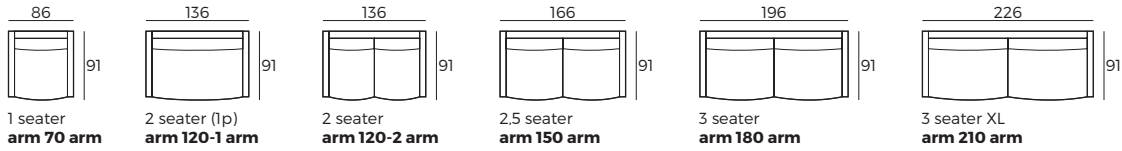

Suny

VILMERS

Suny

Comfort

1. Upholstery

2. Legs

IMPORTANT:

Upholstered furniture is handmade using soft materials, therefore measurements can vary in all modules by up to **+/-2 cm**.
Modules and combinations shown in 2D drawings are left-sided. Modules and combinations can be mirrored from left to right.

Modules

Scale 1:100

Suny

Modules with armrest

Scale 1:100

Combinations

Accessories