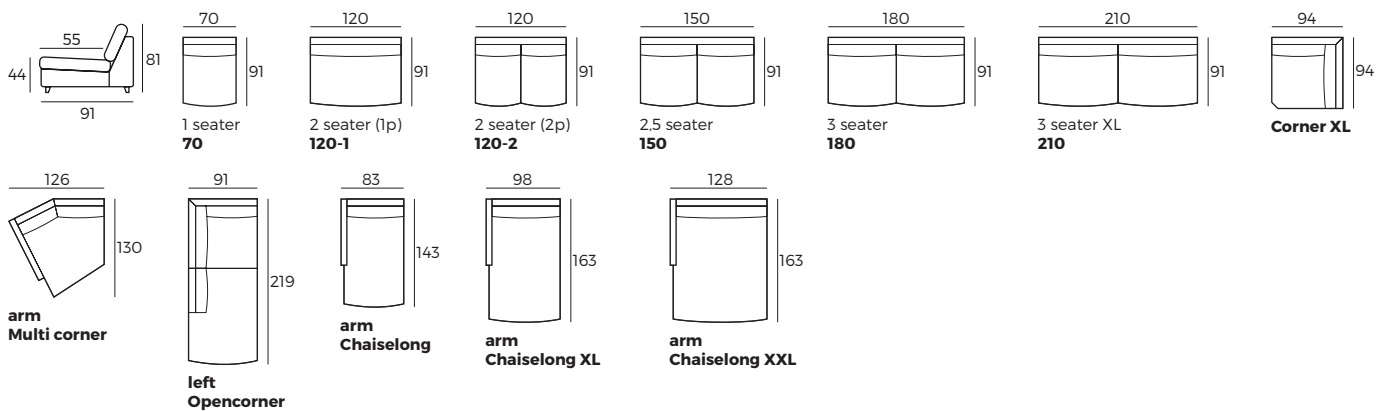

Suny

VILMERS

Suny

Comfort

1. Upholstery

2. Legs

IMPORTANT:

Upholstered furniture is handmade using soft materials, therefore measurements can vary in all modules by up to **+/-2 cm**.
Modules and combinations shown in 2D drawings are left-sided. Modules and combinations can be mirrored from left to right.

Modules

Scale 1:100

Suny

Modules with armrest

Scale 1:100

Combinations

Accessories