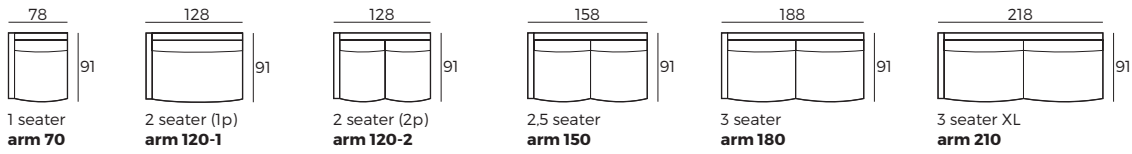

Suny

VILMERS

Suny

Comfort

1. Upholstery

2. Legs

IMPORTANT:

Upholstered furniture is handmade using soft materials, therefore measurements can vary in all modules by up to **+/-2 cm**.
Modules and combinations shown in 2D drawings are left-sided. Modules and combinations can be mirrored from left to right.

Modules

Scale 1:100

Suny

Modules with armrest

Scale 1:100

Combinations

Accessories