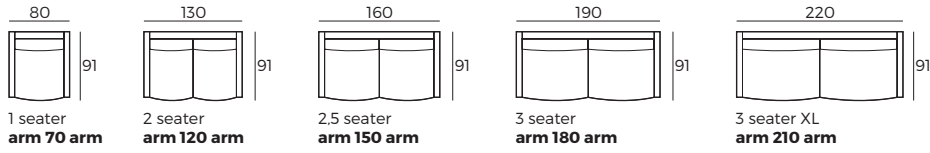

2. Legs

IMPORTANT:

Upholstered furniture is handmade using soft materials, therefore measurements can vary in all modules by up to **+/-2 cm**.
Modules and combinations shown in 2D drawings are left-sided. Modules and combinations can be mirrored from left to right.

Modules

Scale 1:100

Smile

Modules with armrest

Scale 1:100

Combinations

Accessories