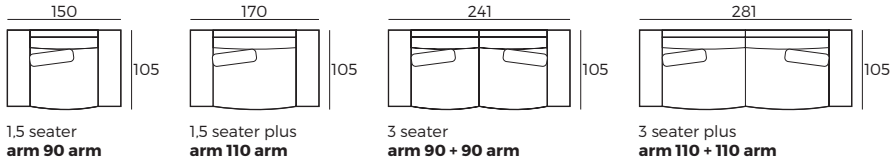

IMPORTANT:

Upholstered furniture is handmade using soft materials, therefore measurements can vary in all modules by up to **+/-2 cm**.
Modules and combinations shown in 2D drawings are left-sided. Modules and combinations can be mirrored from left to right.

Modules (Measurements with Morga armrest)

Scale 1:100

Morga

Modules with armrest (Measurements with Morga armrest)

Scale 1:100

Combinations (Measurements with Morga armrest)

Accessories

Footstool
105x90