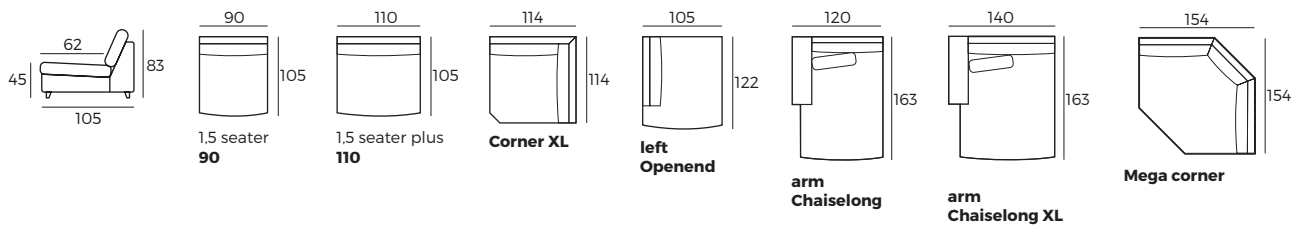

Modules (Measurements with Morga armrest)

Scale 1:100