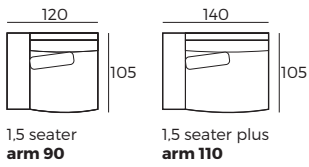

IMPORTANT:

Upholstered furniture is handmade using soft materials, therefore measurements can vary in all modules by up to **+/-2 cm**.
Modules and combinations shown in 2D drawings are left-sided. Modules and combinations can be mirrored from left to right.

Modules (Measurements with Morga armrest)

Scale 1:100

Morga

Modules with armrest (Measurements with Morga armrest)

Scale 1:100

Combinations (Measurements with Morga armrest)

Accessories

Footstool
105x90