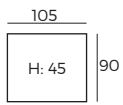

IMPORTANT:

Upholstered furniture is handmade using soft materials, therefore measurements can vary in all modules by up to **+/-2 cm**.
Modules and combinations shown in 2D drawings are left-sided. Modules and combinations can be mirrored from left to right.

Modules (Measurements with Morga armrest)

Scale 1:100

Morga

Modules with armrest (Measurements with Morga armrest)

Scale 1:100

Combinations (Measurements with Morga armrest)

Accessories

Footstool
105x90