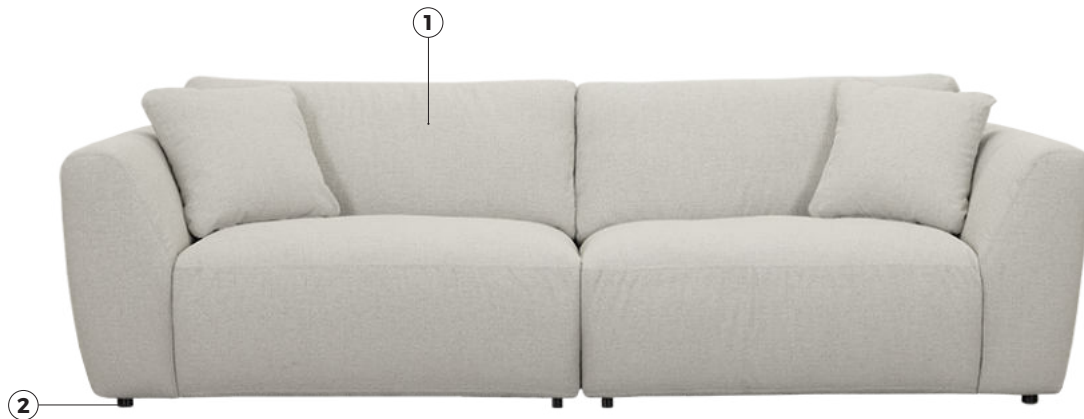

Morga

VILMERS

Morga

Comfort

1. Upholstery

Leather

Fabric

* Leather covers may require more stitches than fabric covers.

2. Armrests

1. Morga

W 32 x D 106 x H 66

2. Moss

W 35 x D 106 x H 66

3. Legs

4 cm

489
Plastic

IMPORTANT:

Upholstered furniture is handmade using soft materials, therefore measurements can vary in all modules by up to **+/-2 cm**.
Modules and combinations shown in 2D drawings are left-sided. Modules and combinations can be mirrored from left to right.