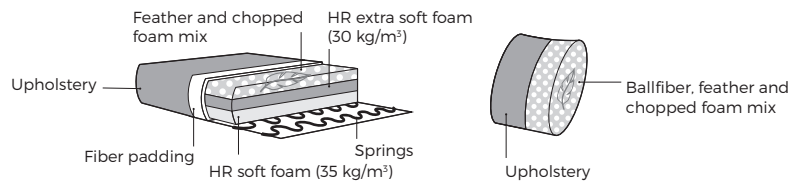

Meadow

VILMERS

Meadow

Comfort

1. Upholstery

Leather

Fabric

* Leather covers may require more stitches than fabric covers.

2. Armrests

1. Morgia

W 32 x D 106 x H 66

2. Moss

W 35 x D 106 x H 66

3. Legs

4 cm

489
Plastic

IMPORTANT:

Upholstered furniture is handmade using soft materials, therefore measurements can vary in all modules by up to **+/-2 cm**.
Modules and combinations shown in 2D drawings are left-sided. Modules and combinations can be mirrored from left to right.