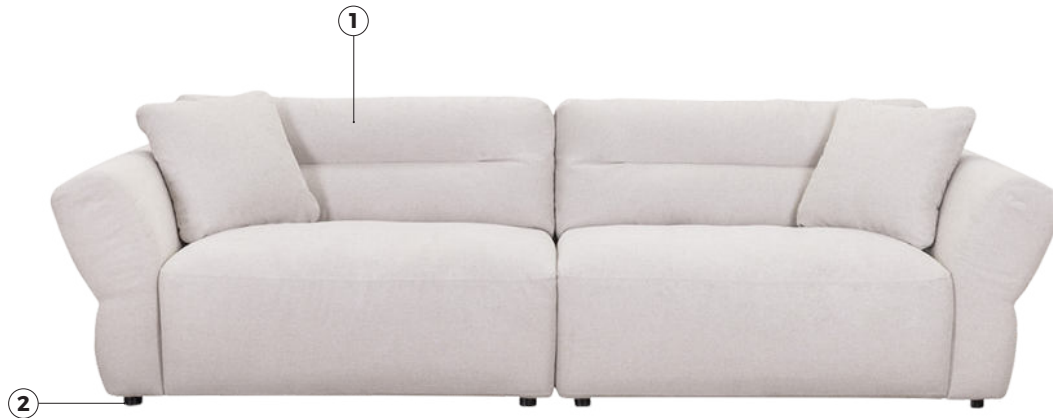

Meadow

VILMERS

Meadow

Comfort

1. Upholstery

Leather

Fabric

* Leather covers may require more stitches than fabric covers.

2. Armrests

1. Morgia

W 32 x D 106 x H 66

2. Moss

W 35 x D 106 x H 66

3. Legs

4 cm

489
Plastic

IMPORTANT:

Upholstered furniture is handmade using soft materials, therefore measurements can vary in all modules by up to **+/-2 cm**.
Modules and combinations shown in 2D drawings are left-sided. Modules and combinations can be mirrored from left to right.