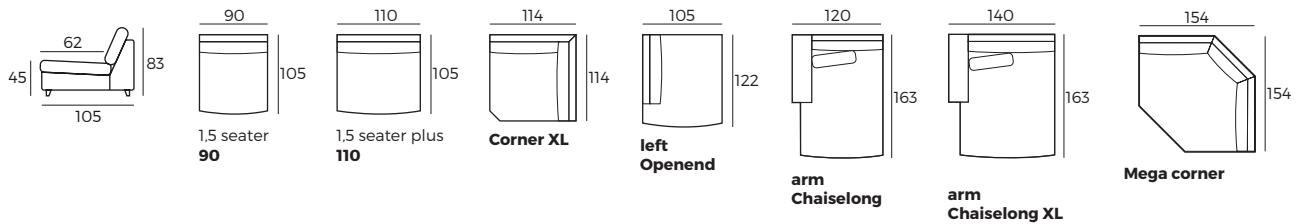

2. Armrests

1. Morgia

W 32 x D 106 x H 66

2. Moss

W 35 x D 106 x H 66

3. Legs

4 cm

489
Plastic

IMPORTANT:

Upholstered furniture is handmade using soft materials, therefore measurements can vary in all modules by up to **+/-2 cm**.
Modules and combinations shown in 2D drawings are left-sided. Modules and combinations can be mirrored from left to right.

Modules (Measurements with Morgia armrest)

Scale 1:100

Meadow

Modules with armrest (Measurements with Morga armrest)

Scale 1:100

Combinations (Measurements with Morga armrest)

Accessories

Footstool
105x90