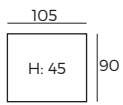

IMPORTANT:

Upholstered furniture is handmade using soft materials, therefore measurements can vary in all modules by up to **+/-2 cm**.
Modules and combinations shown in 2D drawings are left-sided. Modules and combinations can be mirrored from left to right.

Modules (Measurements with Morgia armrest)

Scale 1:100

Meadow

Modules with armrest (Measurements with Morga armrest)

Scale 1:100

Combinations (Measurements with Morga armrest)

Accessories

Footstool
105x90