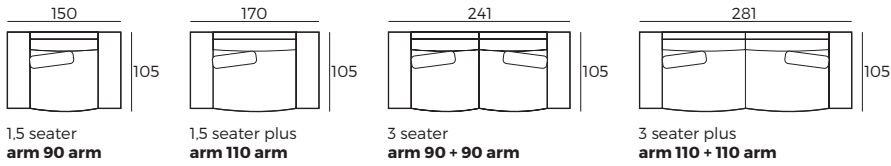

IMPORTANT:

Upholstered furniture is handmade using soft materials, therefore measurements can vary in all modules by up to **+/-2 cm**.
Modules and combinations shown in 2D drawings are left-sided. Modules and combinations can be mirrored from left to right.

Modules (Measurements with Morgia armrest)

Scale 1:100

Meadow

Modules with armrest (Measurements with Morga armrest)

Scale 1:100

Combinations (Measurements with Morga armrest)

Accessories

Footstool
105x90