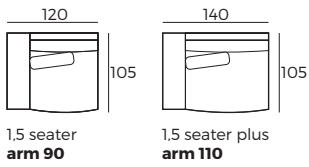

IMPORTANT:

Upholstered furniture is handmade using soft materials, therefore measurements can vary in all modules by up to **+/-2 cm**.
Modules and combinations shown in 2D drawings are left-sided. Modules and combinations can be mirrored from left to right.

Modules (Measurements with Morgia armrest)

Scale 1:100

Meadow

Modules with armrest (Measurements with Morga armrest)

Scale 1:100

Combinations (Measurements with Morga armrest)

Accessories

Footstool
105x90