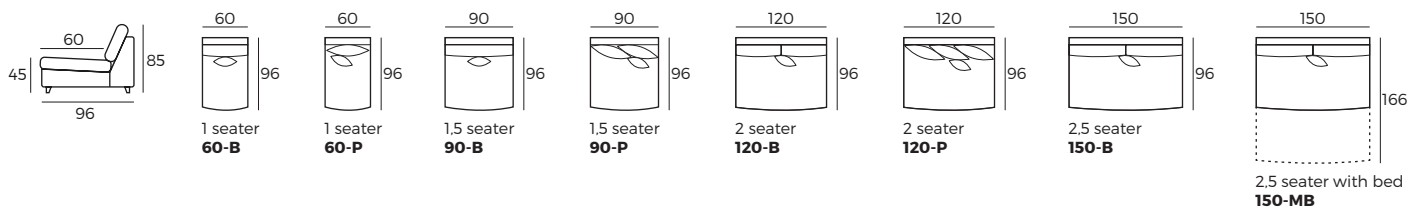

4. Legs

IMPORTANT:

Upholstered furniture is handmade using soft materials, therefore measurements can vary in all modules by up to **+/-2cm**.
 Modules and combinations shown in 2D drawings are left-sided. Modules and combinations can be mirrored from left to right.

Modules (Measurements with HEDY armrest)

Scale 1:100

HELENA

Modules (Measurements with HEDY armrest)

Scale 1:100

Modules with armrest (Measurements with HEDY armrest)

Combinations (Measurements with HEDY armrest)