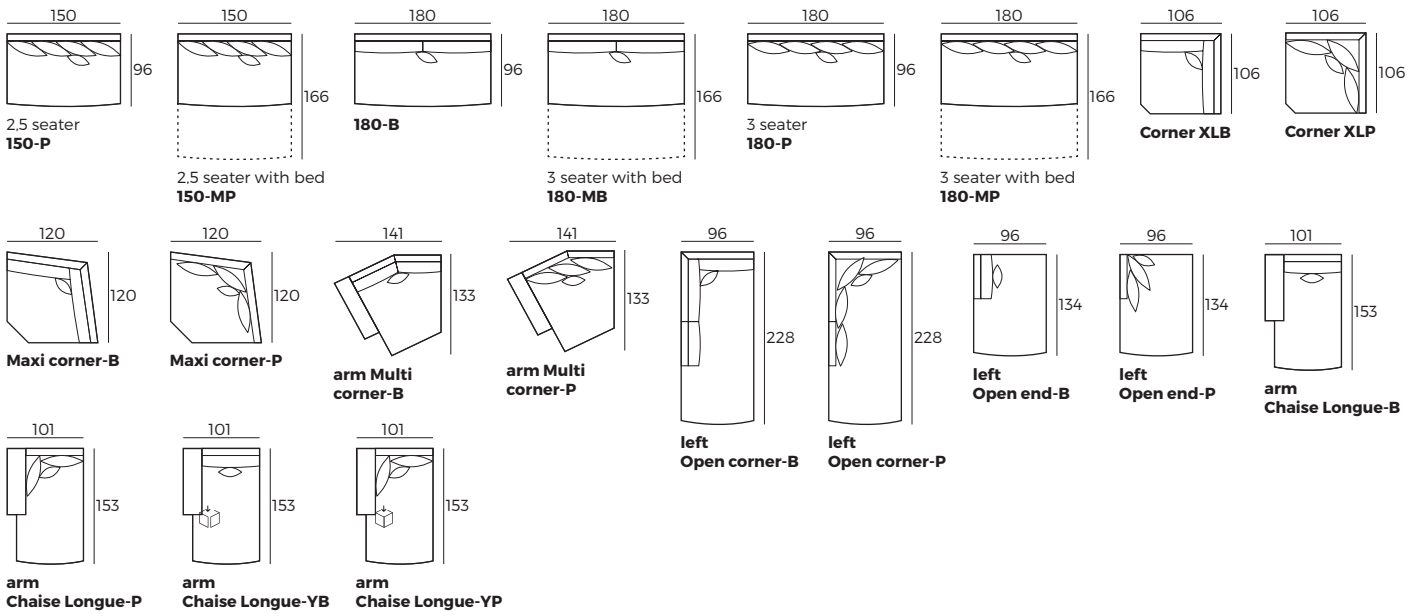

4. Legs

IMPORTANT:

Upholstered furniture is handmade using soft materials, therefore measurements can vary in all modules by up to **+/-2cm**.
 Modules and combinations shown in 2D drawings are left-sided. Modules and combinations can be mirrored from left to right.

Modules (Measurements with HEDY armrest)

Scale 1:100

HELENA

Modules (Measurements with HEDY armrest)

Scale 1:100

Modules with armrest (Measurements with HEDY armrest)

Combinations (Measurements with HEDY armrest)