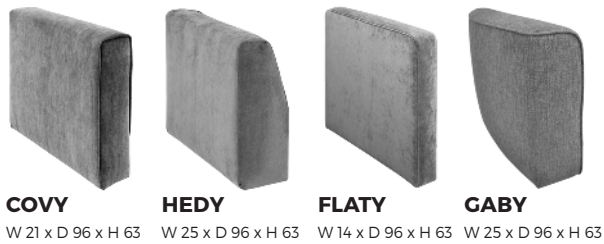

HELENA

VILMERS

HELENA

Comfort

1. Upholstery

2. Armrests

3. Choose cushions

* Only fabric option for this cushion.

4. Legs

IMPORTANT:

Upholstered furniture is handmade using soft materials, therefore measurements can vary in all modules by up to **+/-2cm**.
 Modules and combinations shown in 2D drawings are left-sided. Modules and combinations can be mirrored from left to right.

Modules (Measurements with HEDY armrest)

Scale 1:100

HELENA

Modules (Measurements with HEDY armrest)

Scale 1:100

Modules with armrest (Measurements with HEDY armrest)

Combinations (Measurements with HEDY armrest)