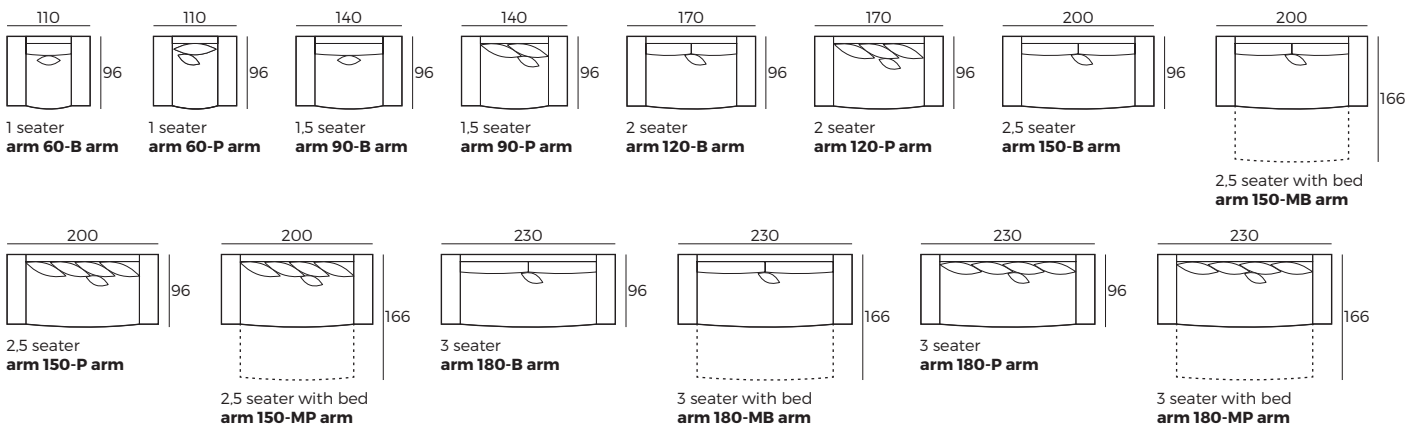

4. Legs

IMPORTANT:

Upholstered furniture is handmade using soft materials, therefore measurements can vary in all modules by up to **+/-2cm**.
 Modules and combinations shown in 2D drawings are left-sided. Modules and combinations can be mirrored from left to right.

Modules (Measurements with HEDY armrest)

Scale 1:100

HELENA

Modules (Measurements with HEDY armrest)

Scale 1:100

Modules with armrest (Measurements with HEDY armrest)

Combinations (Measurements with HEDY armrest)