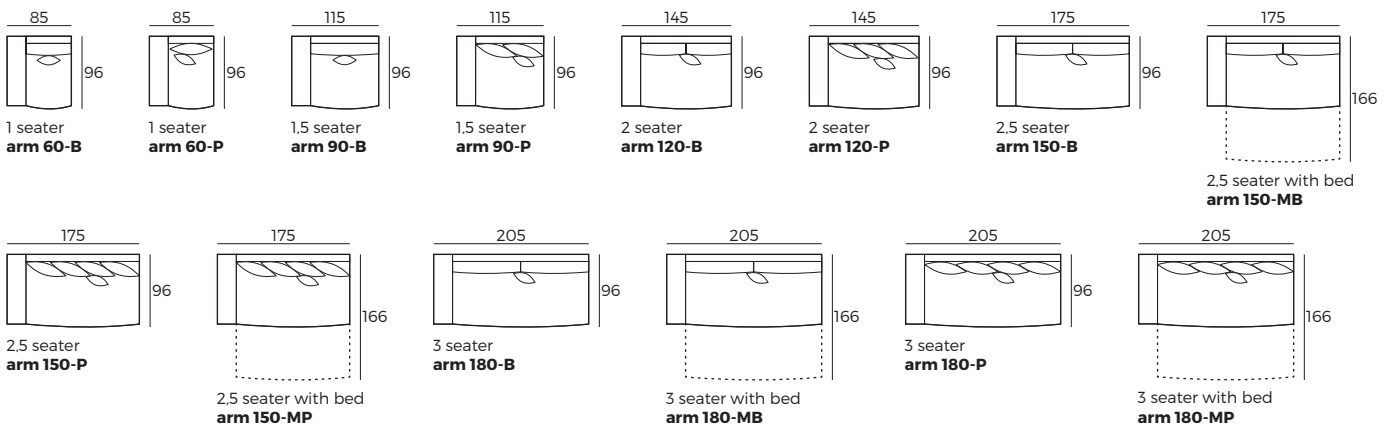

4. Legs

IMPORTANT:

Upholstered furniture is handmade using soft materials, therefore measurements can vary in all modules by up to **+/-2cm**.
 Modules and combinations shown in 2D drawings are left-sided. Modules and combinations can be mirrored from left to right.

Modules (Measurements with HEDY armrest)

Scale 1:100

HELENA

Modules (Measurements with HEDY armrest)

Scale 1:100

Modules with armrest (Measurements with HEDY armrest)

Combinations (Measurements with HEDY armrest)