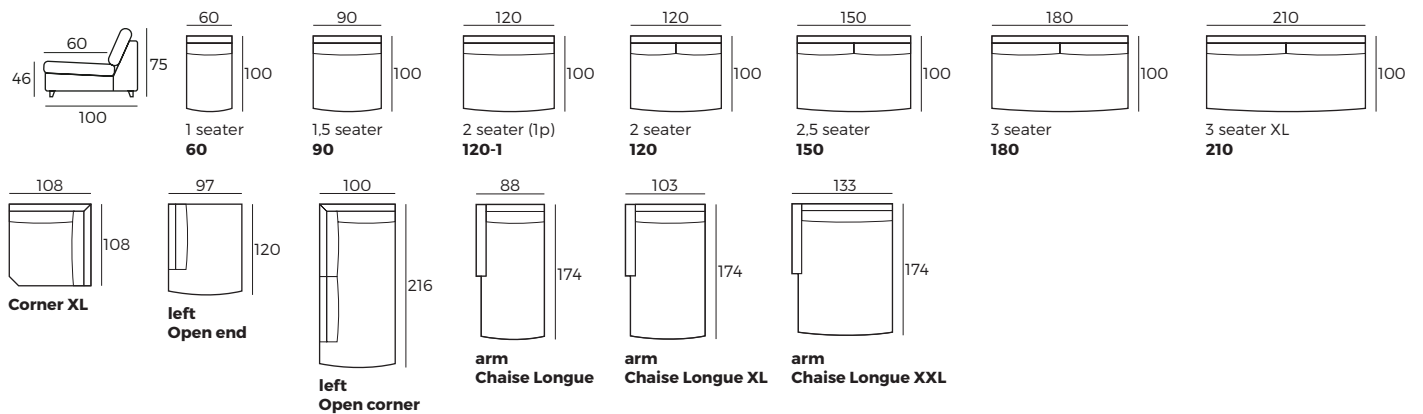

GOYA

VILMERS

GOYA

Comfort

1. Upholstery

* Leather upholstery may require more stitches than fabric upholstery.

2. Legs

IMPORTANT:

Upholstered furniture is handmade using soft materials, therefore measurements can vary in all modules by up to **+/-2 cm**.
Parts and sets shown in 2D drawings are left-sided. Parts and sets can be mirrored from left to right.

Modules

Scale 1:100

GOYA

Modules with armrest

Scale 1:100

Combinations

Accessories

Footstool
90x70