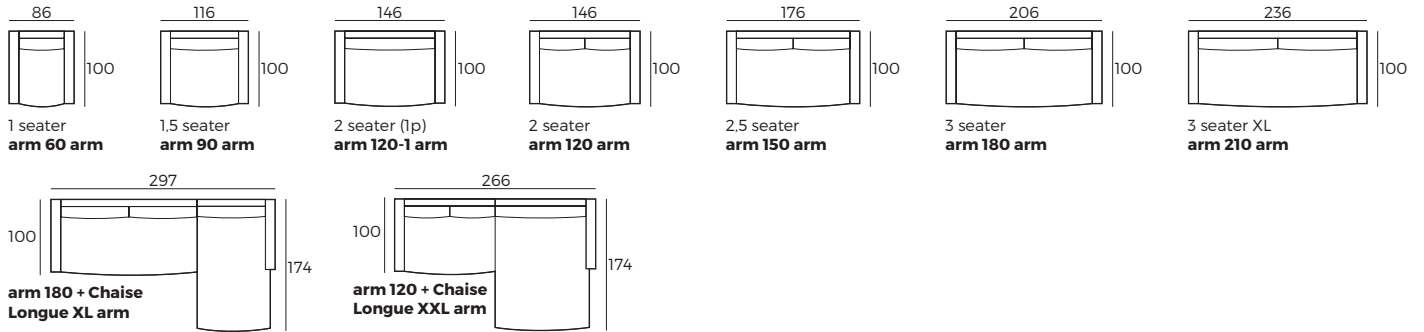

Upholstered furniture is handmade using soft materials, therefore measurements can vary in all modules by up to **+/-2 cm**.
Parts and sets shown in 2D drawings are left-sided. Parts and sets can be mirrored from left to right.

Modules

Scale 1:100

GOYA

Modules with armrest

Scale 1:100

Combinations

Accessories

Footstool
90x70