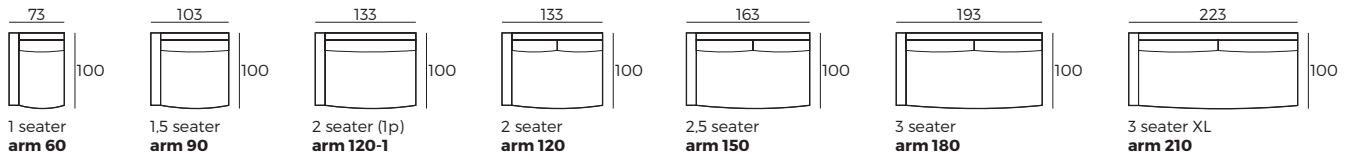

Upholstered furniture is handmade using soft materials, therefore measurements can vary in all modules by up to **+/-2 cm**.
Parts and sets shown in 2D drawings are left-sided. Parts and sets can be mirrored from left to right.

Modules

Scale 1:100

GOYA

Modules with armrest

Scale 1:100

Combinations

Accessories

Footstool
90x70