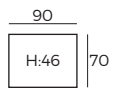

Upholstered furniture is handmade using soft materials, therefore measurements can vary in all modules by up to **+/-2 cm**.
Parts and sets shown in 2D drawings are left-sided. Parts and sets can be mirrored from left to right.

Modules

Scale 1:100

GOYA

Modules with armrest

Scale 1:100

Combinations

Accessories

Footstool
90x70