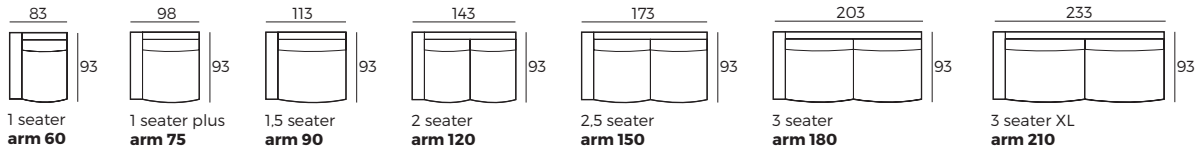

Upholstered furniture is handmade using soft materials, therefore measurements can vary in all modules by up to **+/-2 cm**.
Modules and combinations shown in 2D drawings are left-sided. Modules and combinations can be mirrored from left to right.

Modules

Scale 1:100

DONAU

Scale 1:100

Modules

Modules with armrest

Combinations

Accessories