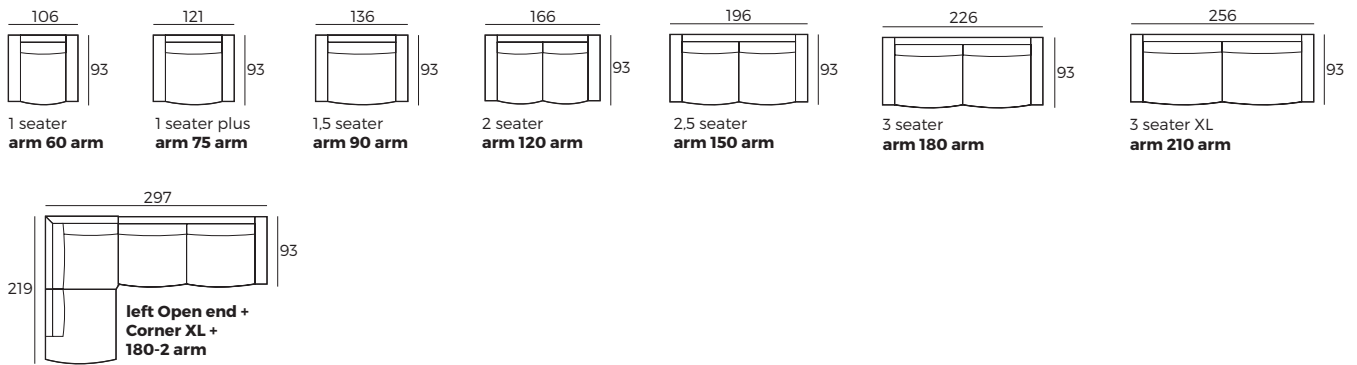

Upholstered furniture is handmade using soft materials, therefore measurements can vary in all modules by up to **+/-2 cm**.
Modules and combinations shown in 2D drawings are left-sided. Modules and combinations can be mirrored from left to right.

Modules

Scale 1:100

DONAU

Scale 1:100

Modules

Modules with armrest

Combinations

Accessories